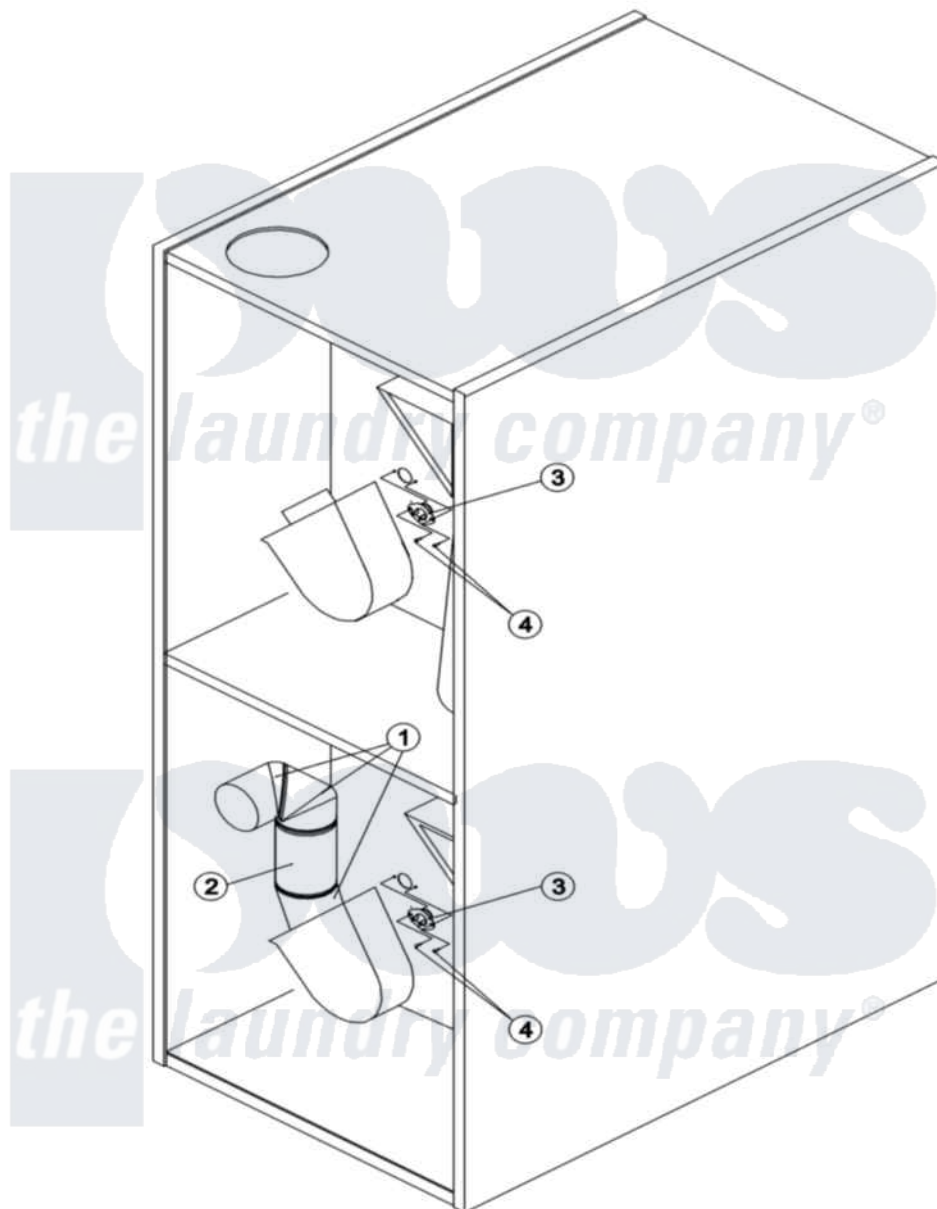

Maytag MLG31PCBWQ 18 - BOTTOM DUCT ASSY/CABINET HI-LIMIT

Maytag Residential Maytag MLG31PCBWQ Dryer Parts Parts Diagram 18 - BOTTOM DUCT
ASSY/CABINET HI-LIMIT

[Click on the part number to view part](#)

Item	Original Part Number	Replaced By	Status	Part Description
001	A143536	143536		6 Diameter 45
002	A117505	117505		Aluminum H
"	A143545			6 DIA X 6
003	A883985	883985		Axial Temp
004	A150301	150301		8-18 X 7