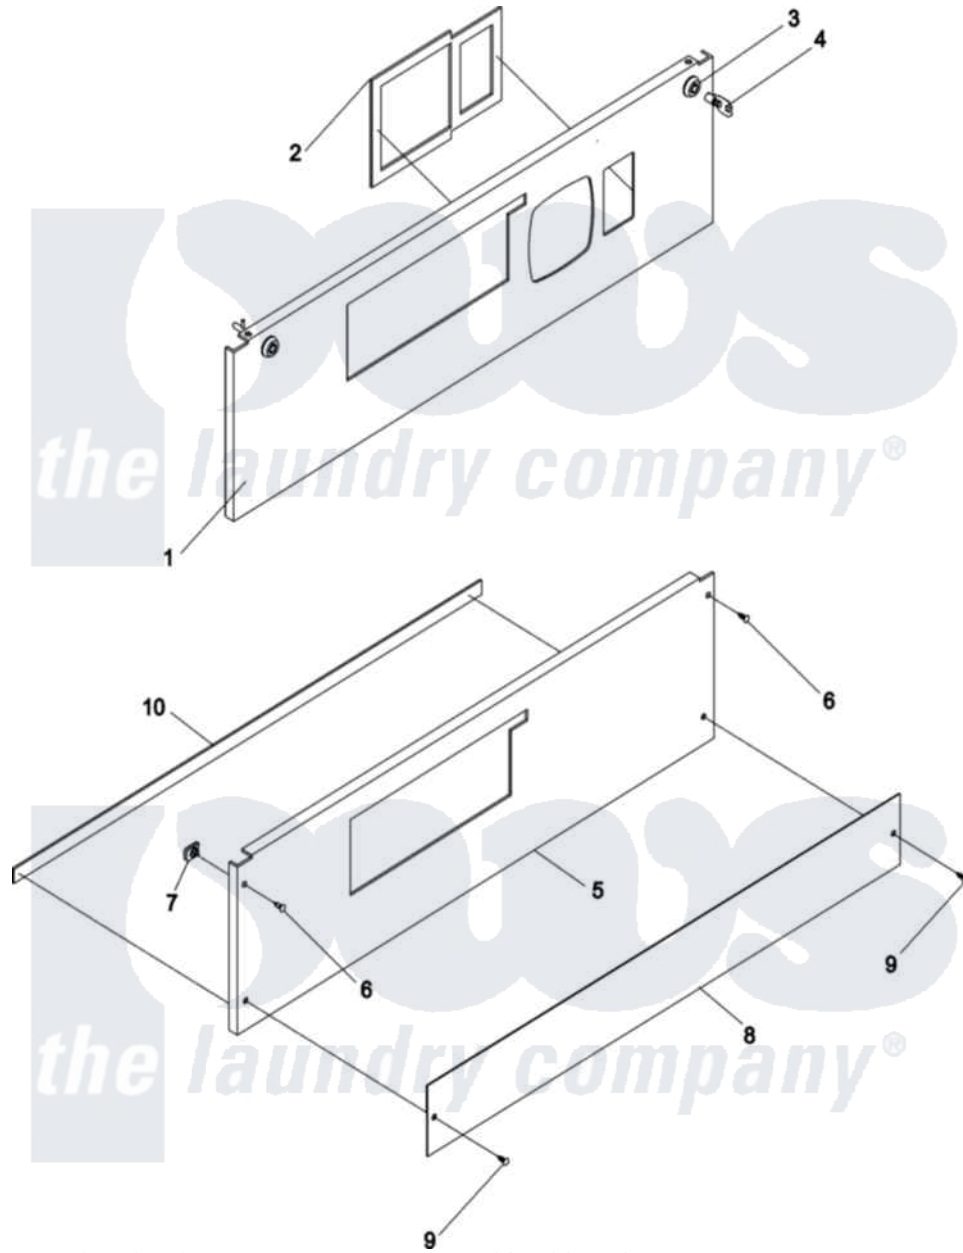

Maytag MLG31PCBWS 01 - COIN CONTROL AND LINT DOOR ASSY

Maytag Residential Maytag MLG31PCBWS Dryer Parts Parts Diagram 01 - COIN CONTROL AND LINT DOOR ASSY

Click on the part number to view part

Item	Original Part Number	Replaced By	Status	Part Description
001	A883768	883768		Ad-330 PH7
"	A883769	883769		Ad-330 PH7
"	A883771	883771		Ad-330 PH7
002	A117603	117603		1 8 X 9 1
003	A160040	160040		Dp Control
004	A160140	160140		Key Only F
005	A883980	883980		Maytag PH7
"	A883981	883981		Maytag PH7
006	A150314	150314		10-32 X 1
"	A400505	150318		25IP Stick
007	A154011	154011		10-32 Mult
008	A883369	W10148931		330 436 BL
009	A150319	150319		10-32 x 1 2
010	A117604	117604		1 8 Thk X