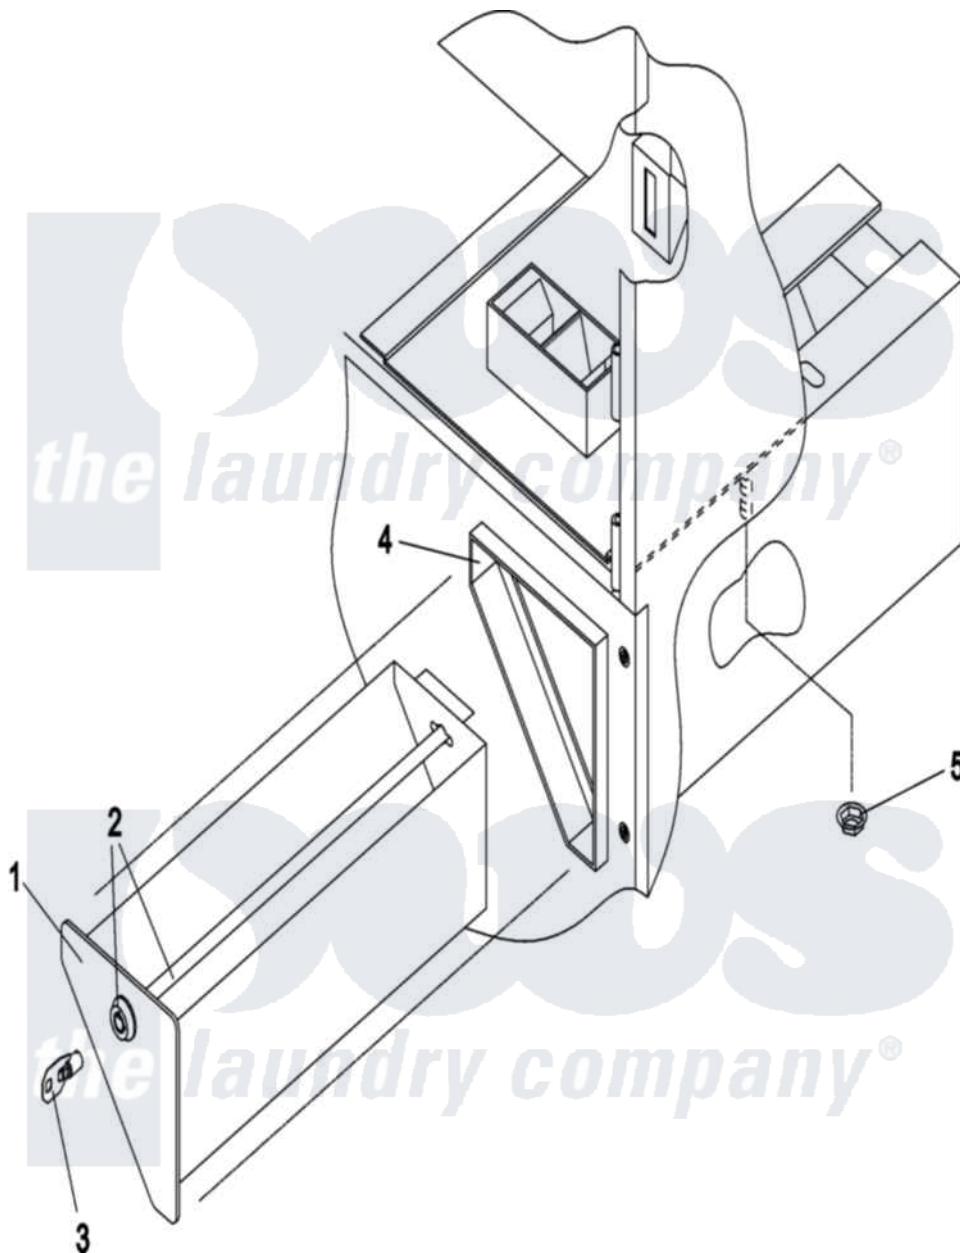

# Maytag MLG31PCBWS 04 - COIN VAULT ASSEMBLY

Maytag [Residential Maytag MLG31PCBWS Dryer Parts](#) Parts Diagram 04 - COIN VAULT ASSEMBLY  
 Click on the part number to view part

Item	Original Part Number	Replaced By	Status	Part Description
001	A883347	<a href="#">W10148922</a>		330 Coinbo
"	A883348	<a href="#">W10148923</a>		320 330 CO
"	A883393	<a href="#">W10148948</a>		330 Black
002	A160036	<a href="#">160036</a>		SeCurity C
003	A160136	<a href="#">160136</a>		Replacement
004	A883382	<a href="#">W10148941</a>		320 330 BL
005	A152014	<a href="#">152014</a>		1 4-20 Ser