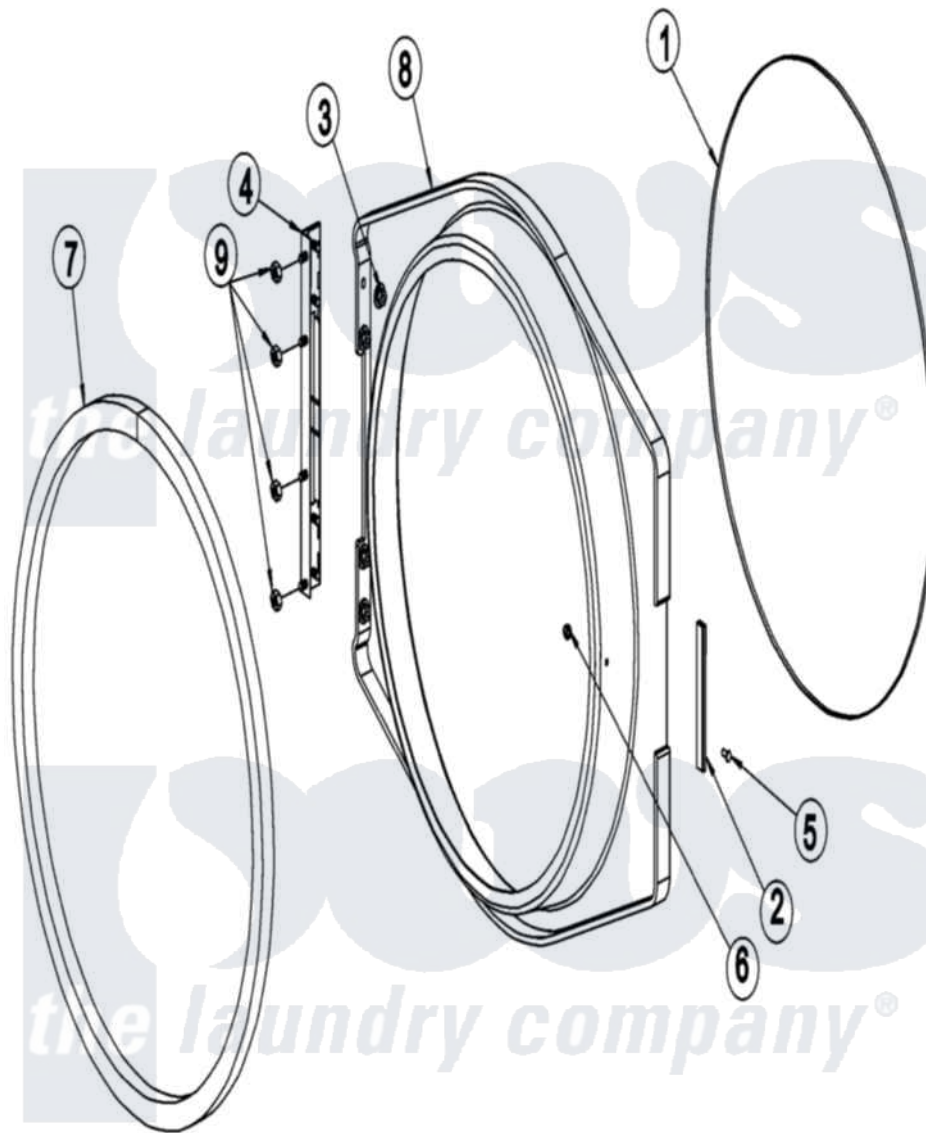

Maytag MLG31PCBWS 07 - MAIN DOOR ASSEMBLY

Maytag Residential Maytag MLG31PCBWS Dryer Parts Parts Diagram 07 - MAIN DOOR ASSEMBLY
 Click on the part number to view part

Item	Original Part Number	Replaced By	Status	Part Description
001	A102210	102210		20 7 16 D
002	A102328	102328		37 64 Wide
003	A152014	152014		1 4-20 Ser
004	A801524		Not Available	BLACK DOOR HINGE
005	A150120	150120		10-32 x 7 16
006	A151010	151010		10-32 Hi-C
007	A102349		Not Available	GASKET, DOOR (69 1/2'')
008	A882991	W10148763		Formed Bla
009	A152014	152014		1 4-20 Ser