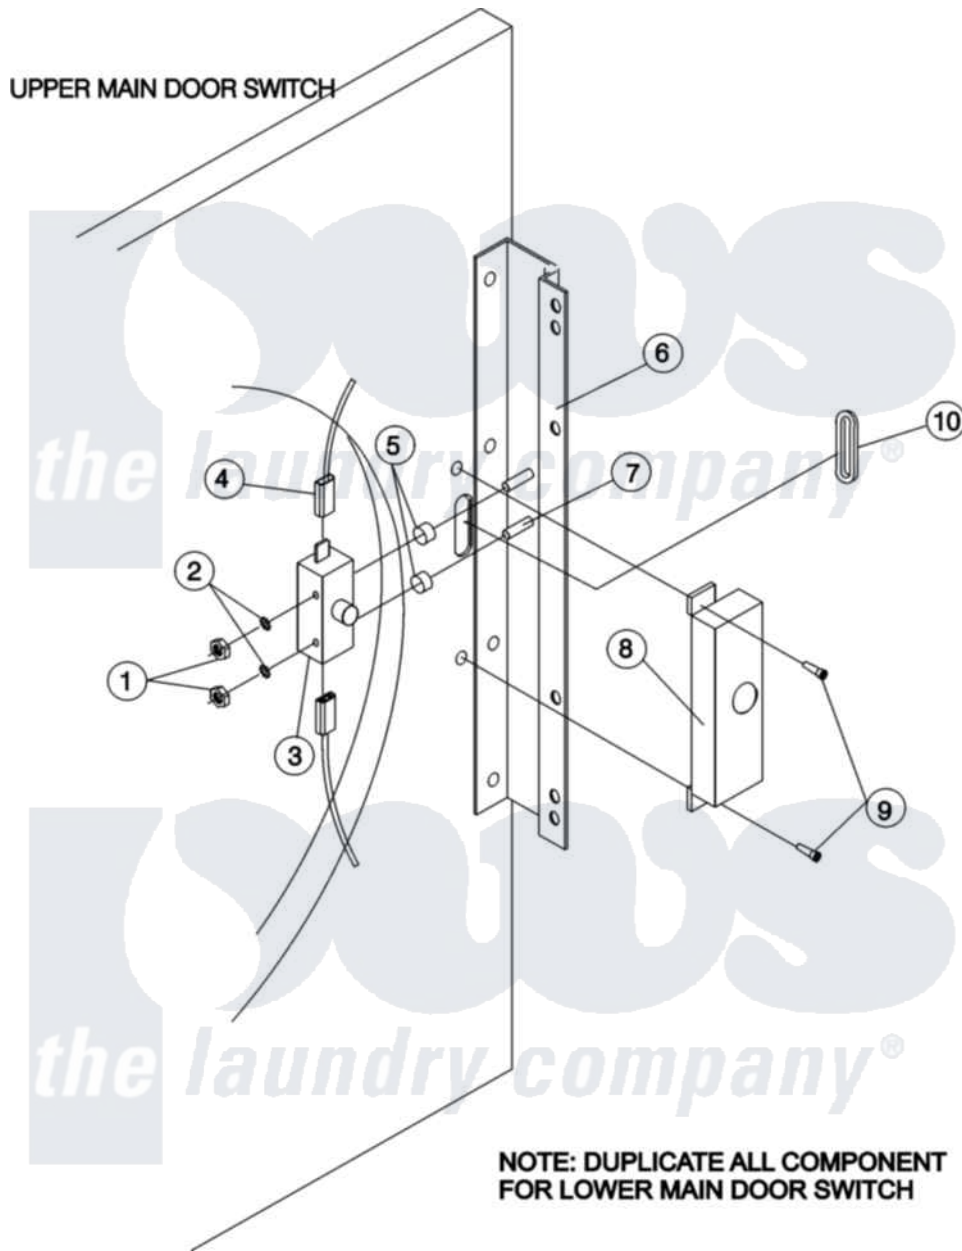

Maytag MLG31PCBWS 08 - MAIN DOOR SWITCH ASSEMBLY

Maytag Residential Maytag MLG31PCBWS Dryer Parts Parts Diagram 08 - MAIN DOOR SWITCH ASSEMBLY
 Click on the part number to view part

Item	Original Part Number	Replaced By	Status	Part Description
001	A152013	152013		6-32 Hex N
002	A153008	153008		6 Split L
003	A137005	W10146741		SDS Door S
004	A121028	121028		1 4 X .032
005	A154281	154281		3 8 Stand
006	A801524		Not Available	BLACK DOOR HINGE
007	A153565	153565		6-32 X 1 S
008	A881246	W10148254		Main Door
009	A150201	150201		10-32 X 1
010	A121405	121405		Rubber Gro