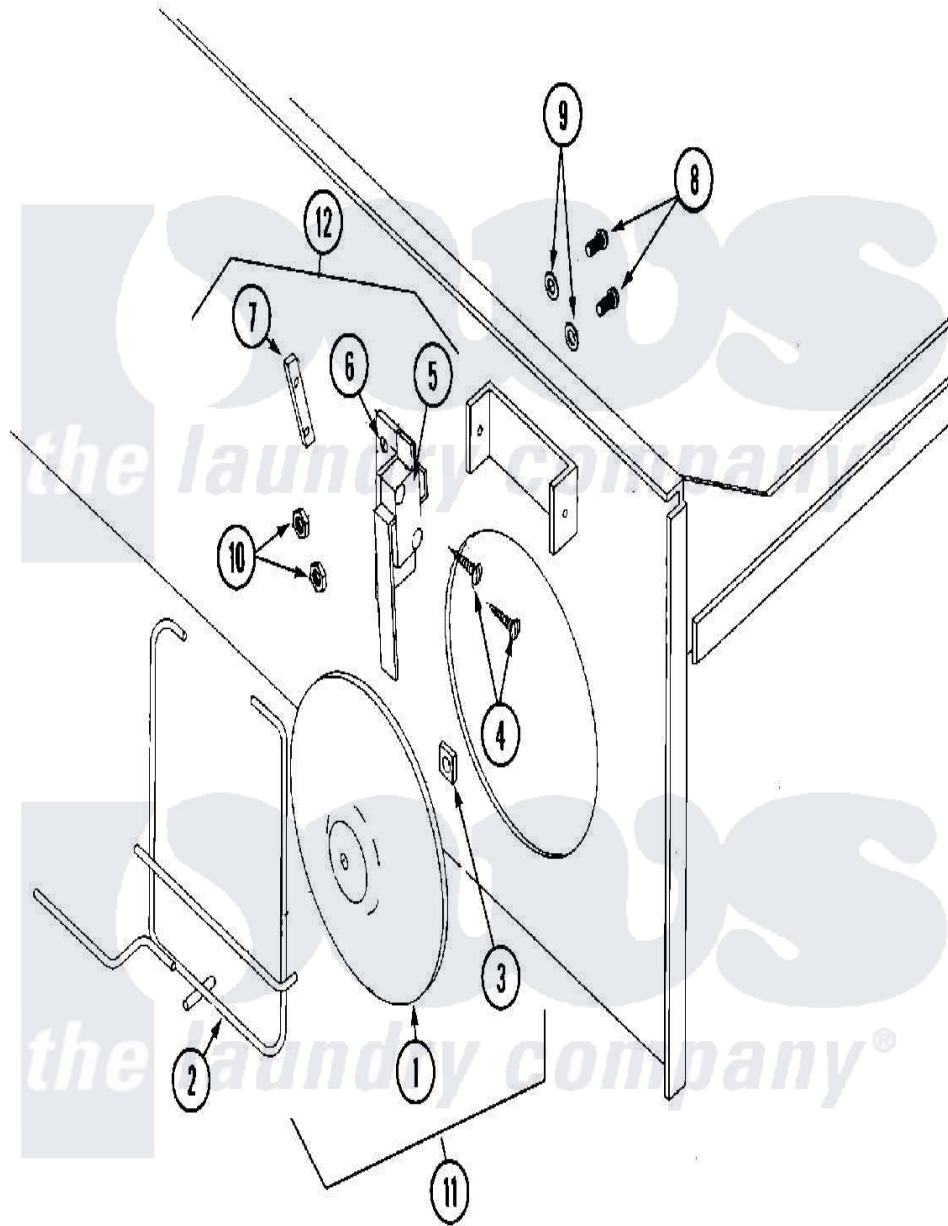

Maytag MLG31PCBWS 15 - SAIL SWITCH ASSEMBLY

Maytag Residential Maytag MLG31PCBWS Dryer Parts Parts Diagram 15 - SAIL SWITCH ASSEMBLY
 Click on the part number to view part

Item	Original Part Number	Replaced By	Status	Part Description
001	A319206		Not Available	DAMPER, SAIL SWITCH
002	A105550	W10146642		320 330 43
003	A154002	154002		1 8 Push O
004	A150303	150303		4 X 3 4 P
005	A122200	122200		Sail Switch
006	A319208	319208		320 330 43
007	A154004	154004		Tinnerman
008	A150001	150001		6-32 X 1 2
009	A153010	153010		6 Internal
010	A152000			6-32 HEX N
011	A802805		Not Available	SAIL SWITCH ROD & DAMPER ASSY. (INCL. ITEMS 1 THRU 3)
012	A802807	W10147081		320 330 43