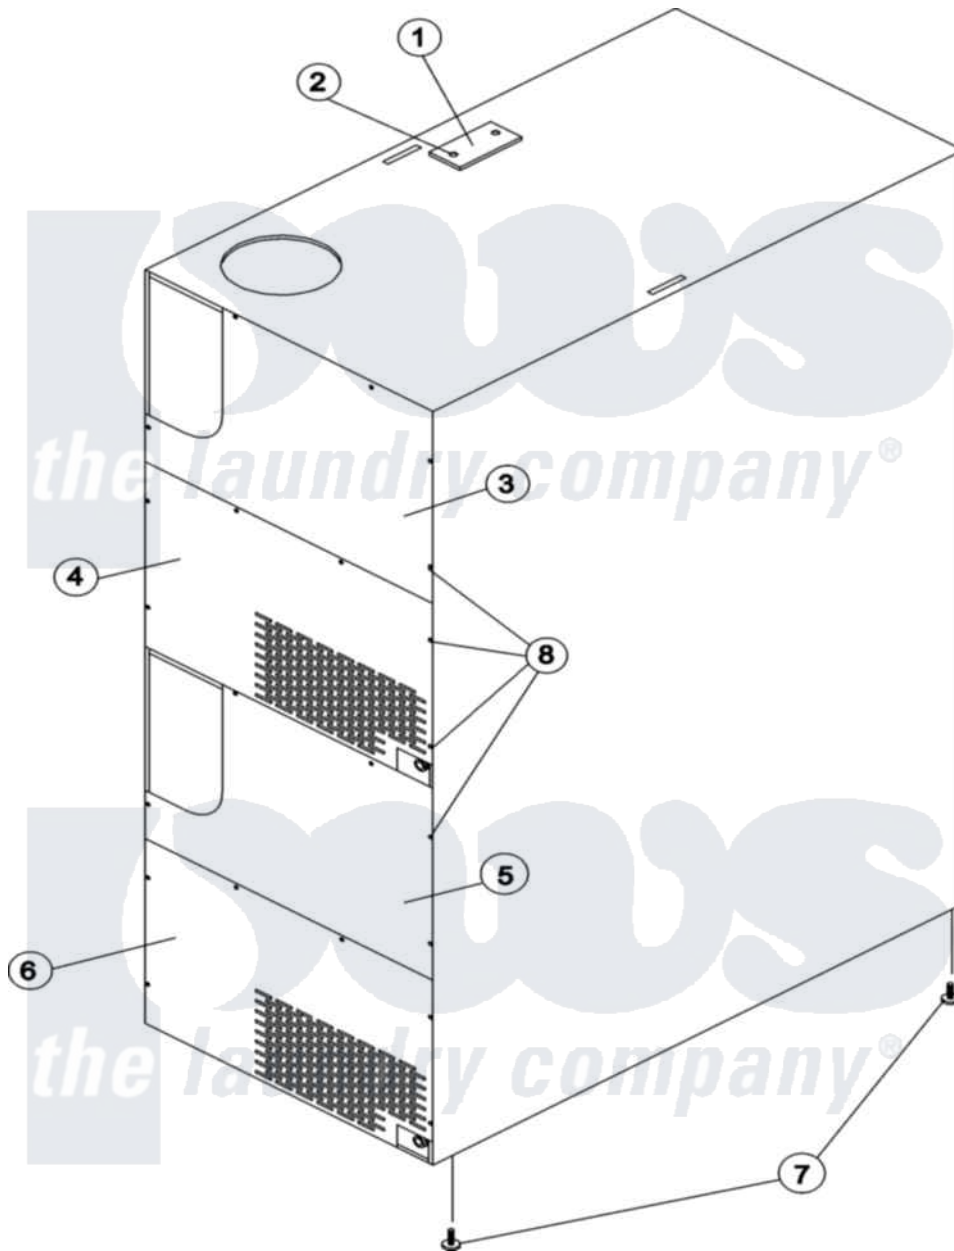

Maytag MLG31PCBWS 16 - BACK GUARD ASSEMBLIES

Maytag Residential Maytag MLG31PCBWS Dryer Parts Parts Diagram 16 - BACK GUARD ASSEMBLIES
 Click on the part number to view part

Item	Original Part Number	Replaced By	Status	Part Description
001	A315014	315014		320 330 43
002	A150301	150301		8-18 X 7
003	A314404		Not Available	TOP & BOTTOM UPPER GUARD
004	A314405	W10146851		320 330 To
005	A314404		Not Available	TOP & BOTTOM UPPER GUARD
006	A314405	W10146851		320 330 To
007	A103500			LEVELING L
008	A150301	150301		8-18 X 7