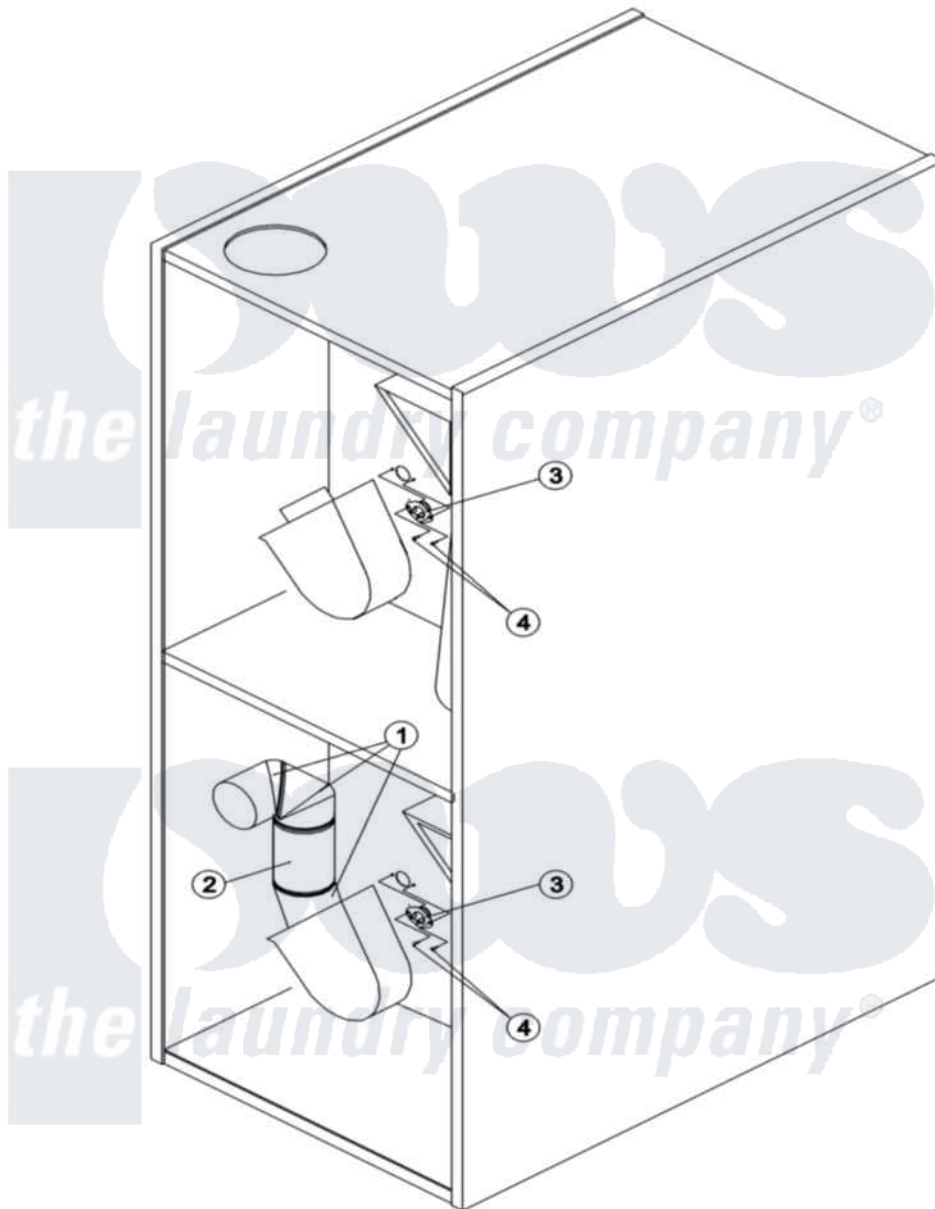

# Maytag MLG31PCBWS 18 - BOTTOM DUCT ASSY/CABINET HI-LIMIT

Maytag Residential Maytag MLG31PCBWS Dryer Parts Parts Diagram 18 - BOTTOM DUCT  
ASSY/CABINET HI-LIMIT

[Click on the part number to view part](#)

Item	Original Part Number	Replaced By	Status	Part Description
001	A143536	<a href="#">143536</a>		6 Diameter 45
002	A117505	<a href="#">117505</a>		Aluminum H
"	A143545			6 DIA X 6
003	A883985	<a href="#">883985</a>		Axial Temp
004	A150301	<a href="#">150301</a>		8-18 X 7