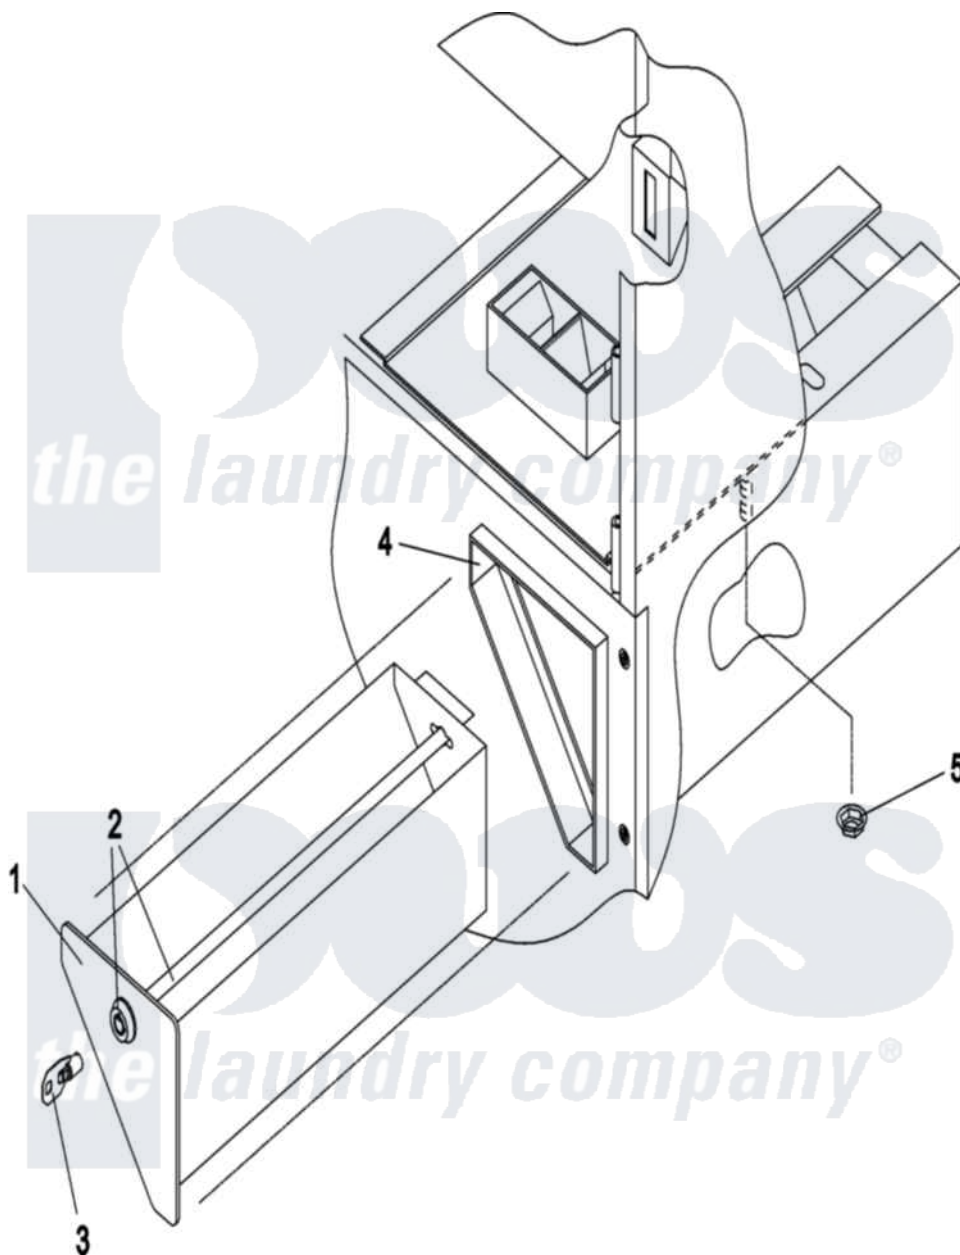

Maytag MLG31PCBWW 04 - COIN VAULT ASSEMBLY

Maytag [Residential Maytag MLG31PCBWW Dryer Parts](#) Parts Diagram 04 - COIN VAULT ASSEMBLY
 Click on the part number to view part

Item	Original Part Number	Replaced By	Status	Part Description
001	A883347	W10148922		330 Coinbo
"	A883348	W10148923		320 330 CO
"	A883393	W10148948		330 Black
002	A160036	160036		SeCurity C
003	A160136	160136		Replacement
004	A883382	W10148941		320 330 BL
005	A152014	152014		1 4-20 Ser