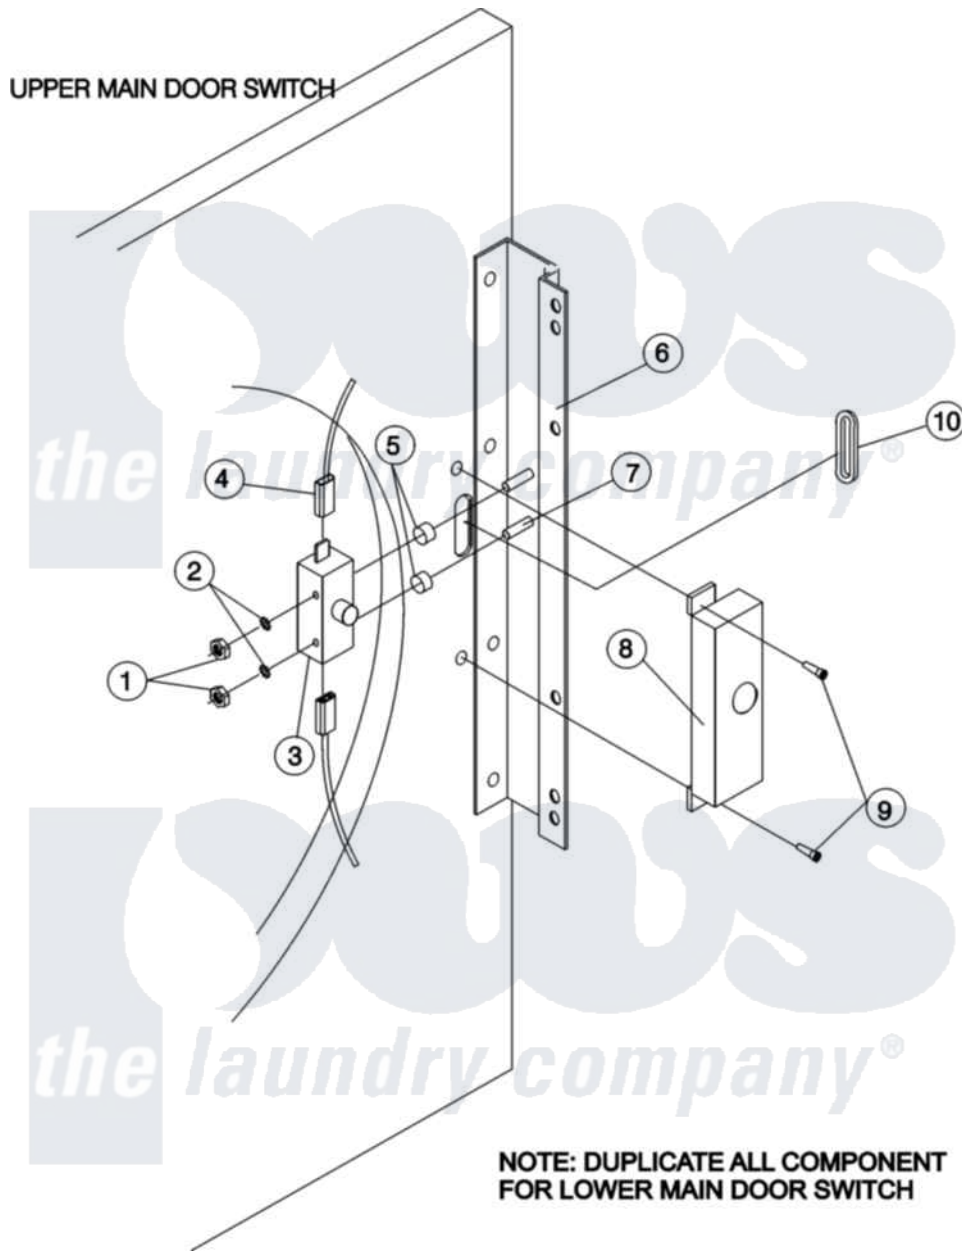

Maytag MLG31PCBWW 08 - MAIN DOOR SWITCH ASSEMBLY

Maytag Residential Maytag MLG31PCBWW Dryer Parts Parts Diagram 08 - MAIN DOOR SWITCH ASSEMBLY
 Click on the part number to view part

Item	Original Part Number	Replaced By	Status	Part Description
001	A152013	152013		6-32 Hex N
002	A153008	153008		6 Split L
003	A137005	W10146741		SDS Door S
004	A121028	121028		1 4 X .032
005	A154281	154281		3 8 Stand
006	A801524		Not Available	BLACK DOOR HINGE
007	A153565	153565		6-32 X 1 S
008	A881246	W10148254		Main Door
009	A150201	150201		10-32 X 1
010	A121405	121405		Rubber Gro