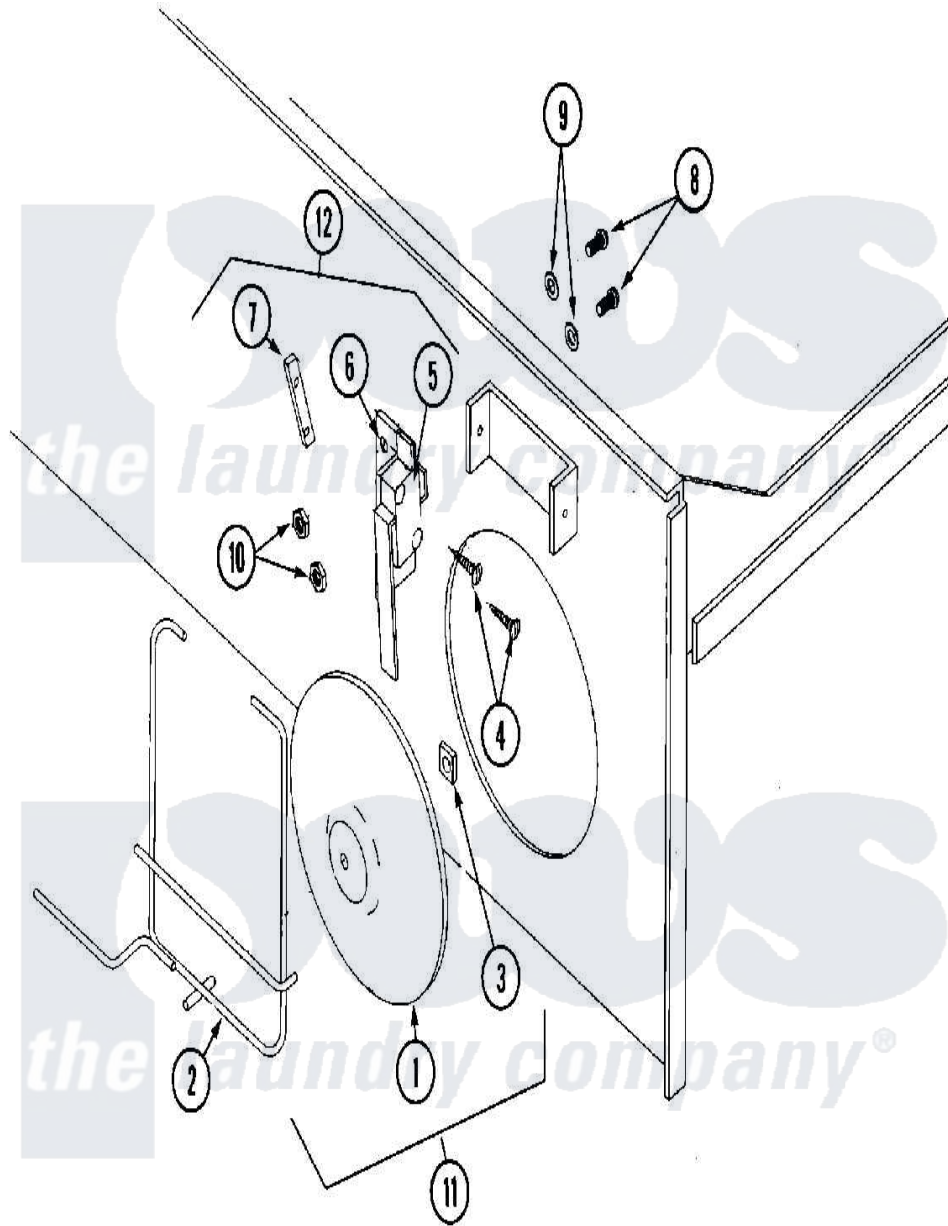

Maytag MLG31PCBWW 15 - SAIL SWITCH ASSEMBLY

Maytag Residential Maytag MLG31PCBWW Dryer Parts Parts Diagram 15 - SAIL SWITCH ASSEMBLY
 Click on the part number to view part

Item	Original Part Number	Replaced By	Status	Part Description
001	A319206		Not Available	DAMPER, SAIL SWITCH
002	A105550	W10146642		320 330 43
003	A154002	154002		1 8 Push O
004	A150303	150303		4 X 3 4 P
005	A122200	122200		Sail Switch
006	A319208	319208		320 330 43
007	A154004	154004		Tinnerman
008	A150001	150001		6-32 X 1 2
009	A153010	153010		6 Internal
010	A152000			6-32 HEX N
011	A802805		Not Available	SAIL SWITCH ROD & DAMPER ASSY. (INCL. ITEMS 1 THRU 3)
012	A802807	W10147081		320 330 43