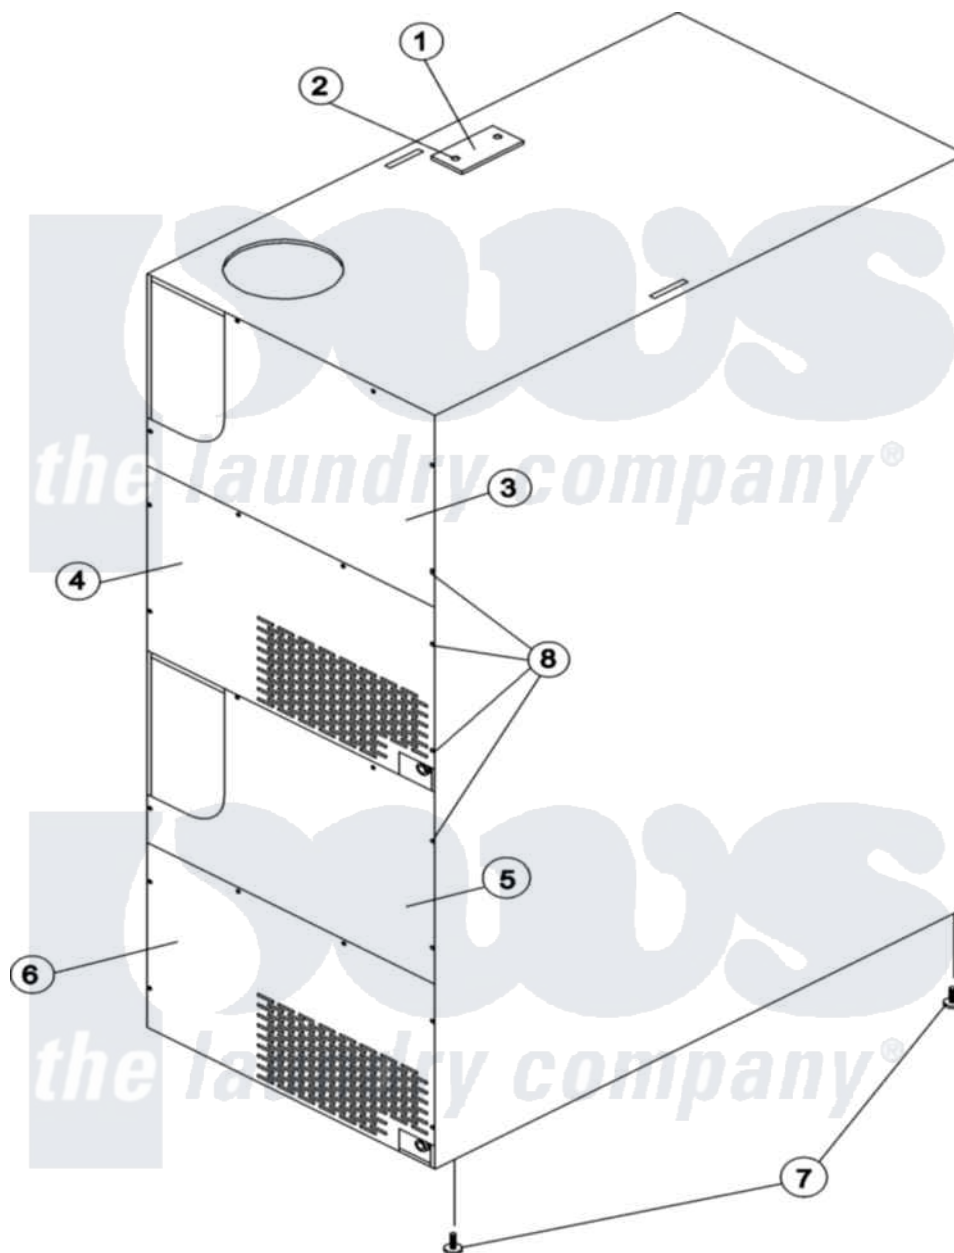

Maytag MLG31PCBWW 16 - BACK GUARD ASSEMBLIES

Maytag Residential Maytag MLG31PCBWW Dryer Parts Parts Diagram 16 - BACK GUARD ASSEMBLIES
 Click on the part number to view part

Item	Original Part Number	Replaced By	Status	Part Description
001	A315014	315014		320 330 43
002	A150301	150301		8-18 X 7
003	A314404		Not Available	TOP & BOTTOM UPPER GUARD
004	A314405	W10146851		320 330 To
005	A314404		Not Available	TOP & BOTTOM UPPER GUARD
006	A314405	W10146851		320 330 To
007	A103500			LEVELING L
008	A150301	150301		8-18 X 7