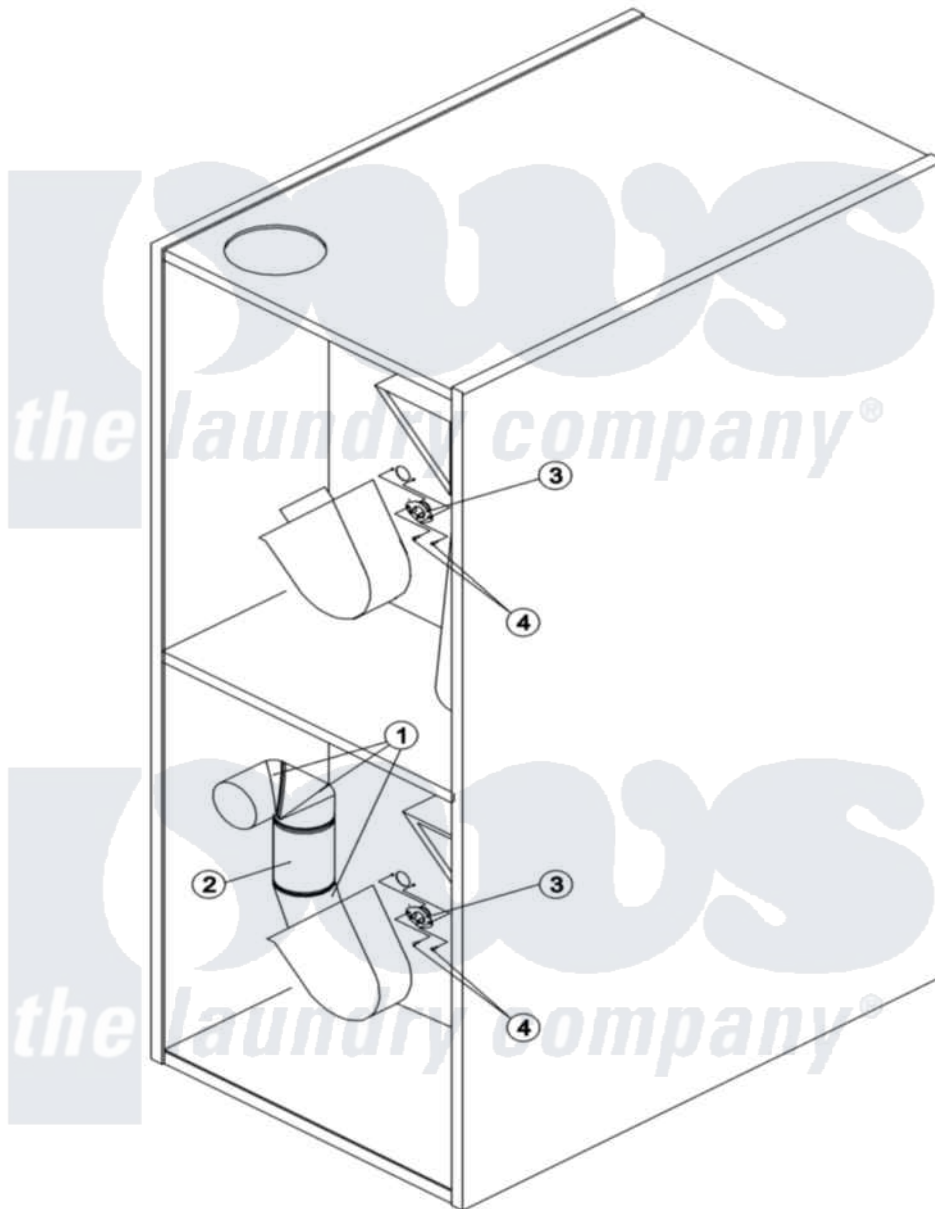

Maytag MLG31PCBWW 18 - BOTTOM DUCT ASSY/CABINET HI-LIMIT

Maytag Residential Maytag MLG31PCBWW Dryer Parts Parts Diagram 18 - BOTTOM DUCT
ASSY/CABINET HI-LIMIT

[Click on the part number to view part](#)

Item	Original Part Number	Replaced By	Status	Part Description
001	A143536	143536		6 Diameter 45
002	A117505	117505		Aluminum H
"	A143545			6 DIA X 6
003	A883985	883985		Axial Temp
004	A150301	150301		8-18 X 7