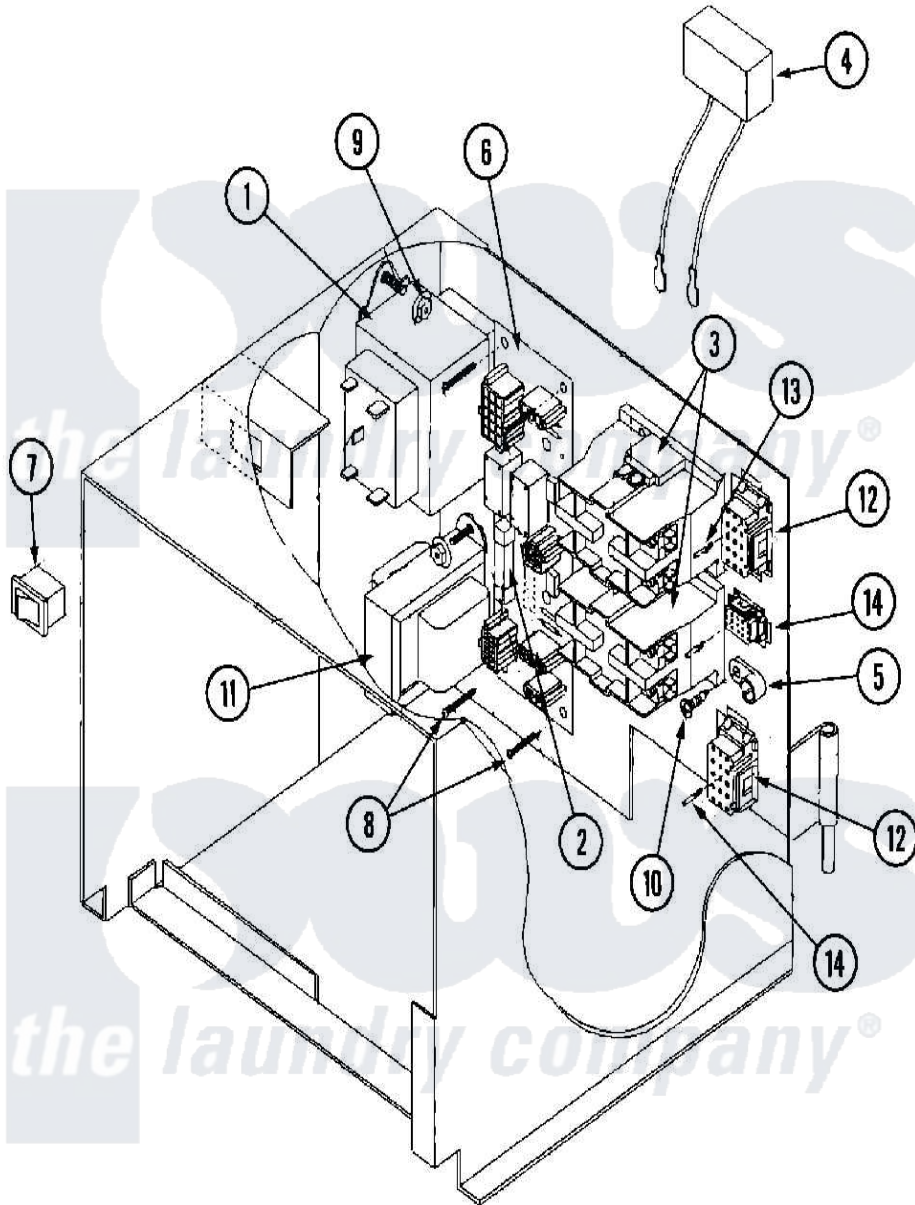

Maytag MLG32PDWA 02 - CONTROL BOX ASSEMBLY

Maytag Residential Maytag MLG32PDWA Dryer Parts Parts Diagram 02 - CONTROL BOX ASSEMBLY
 Click on the part number to view part

Item	Original Part Number	Replaced By	Status	Part Description
000	W10124350		Not Available	ORDER PARTS FROM AMERICAN DRYER CORP AT 508-678-9000
001	A132068	W10146736		Transformer
002	A136057	W10146739		0.5 A 250
003	A132475	W10146737		SQ D Dp 24
004	A824828	W10147397		RC Network
005	A121010	121010		14-4 Termi
006	A137241	W10146744		435 Connec
007	A122401	122401		Rocker Sty
008	A150005			6-32 X 1 4
009	A151001	W10146764		8-32 Pal N
010	A150300	5307527001		Switch
011	A821982	821982		ADG-435 24
012	A122626	122626		15P Umnl C
013	A122705	122705		Umnl Sok 2
014	A122631	122631		06P Umnl C