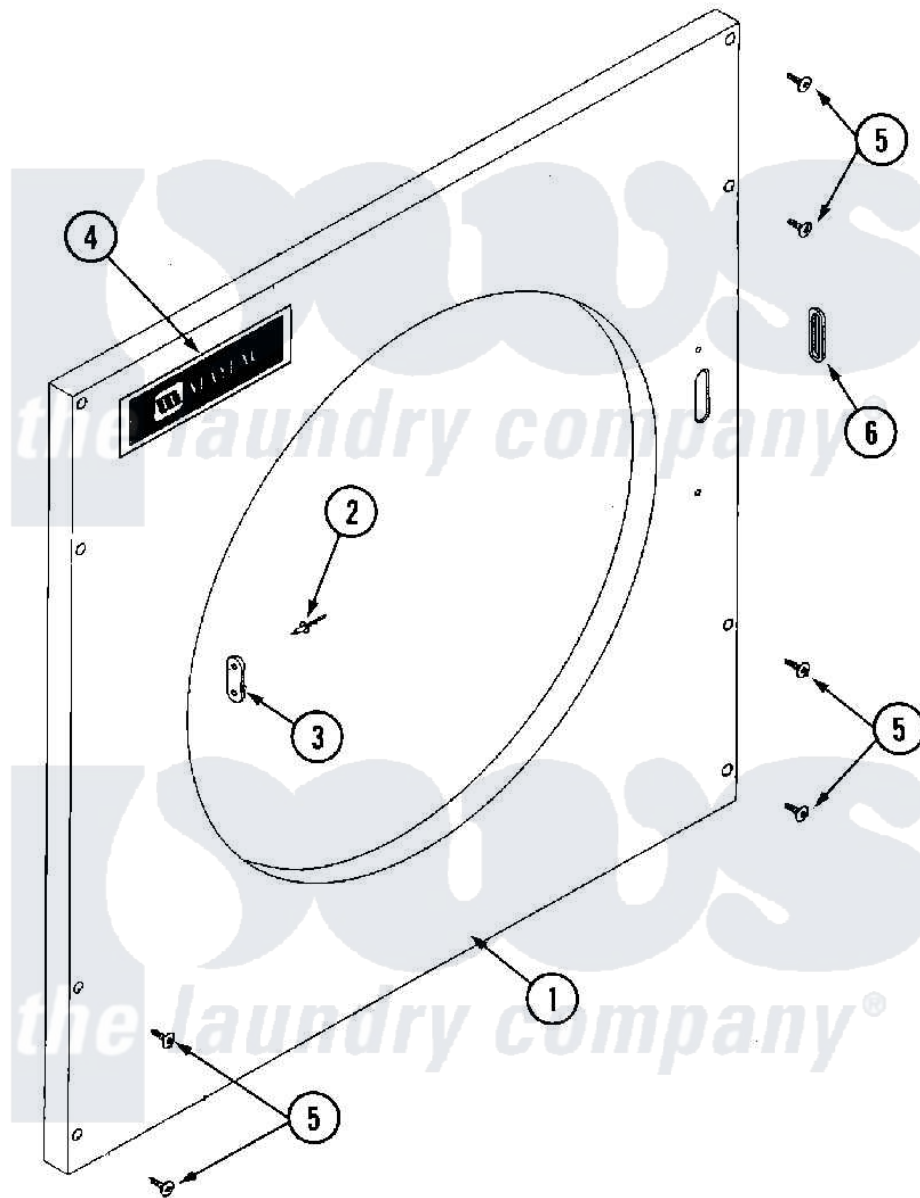

# Maytag MLG32PDAWA 03 - UPPER FRONT PANEL ASSEMBLY

Maytag Residential Maytag MLG32PDAWA Dryer Parts Parts Diagram 03 - UPPER FRONT PANEL ASSEMBLY  
 Click on the part number to view part

Item	Original Part Number	Replaced By	Status	Part Description
000	W10124350		Not Available	ORDER PARTS FROM AMERICAN DRYER CORP AT 508-678-9000
001	A881973	<a href="#">881973</a>		White 320
"	A881974		Not Available	PANEL, FRONT (UPR-ALM)
"	A882182	<a href="#">W10148628</a>		Bisque 320
002	A154215	<a href="#">154215</a>		5 32 X 1 4
003	A170330		Not Available	LATCH, DOOR (FRICTION)
004	A311122	<a href="#">W10146808</a>		Ad330-435
"	A882027	<a href="#">W10148564</a>		Maytag Log
005	A150309	<a href="#">W10146761</a>		10-16 X 1
006	A121405	<a href="#">121405</a>		Rubber Gro