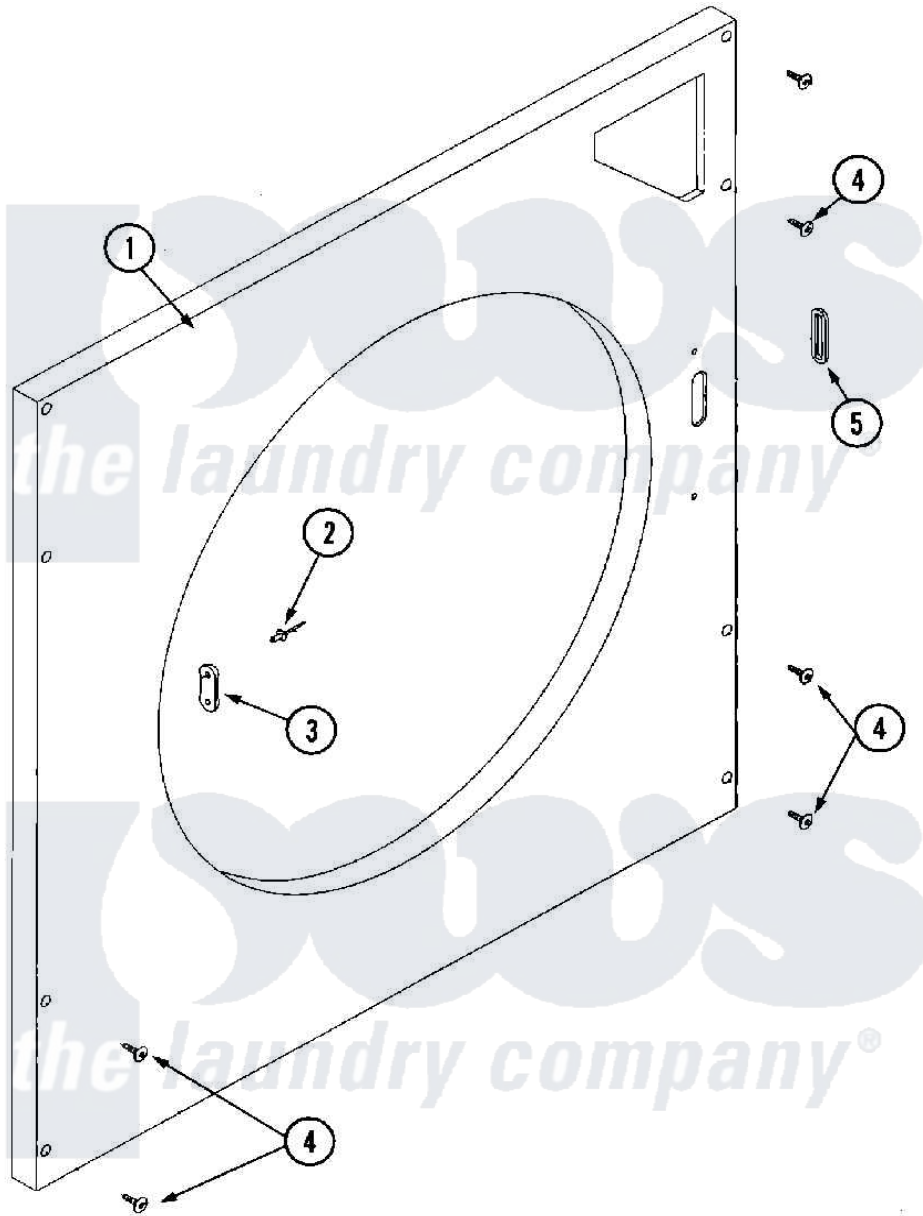

# Maytag MLG32PDAWA 04 - LOWER FRONT PANEL ASSEMBLY

Maytag Residential Maytag MLG32PDAWA Dryer Parts Parts Diagram 04 - LOWER FRONT PANEL ASSEMBLY  
 Click on the part number to view part

Item	Original Part Number	Replaced By	Status	Part Description
000	W10124350		Not Available	ORDER PARTS FROM AMERICAN DRYER CORP AT 508-678-9000
001	A882061	<a href="#">W10148584</a>		320 Thru 4
"	A882062		Not Available	PANEL, FRONT (LWR-ALM)
"	A882183	<a href="#">W10148629</a>		320 Thru 4
002	A154215	<a href="#">154215</a>		5 32 X 1 4
003	A170330		Not Available	LATCH, DOOR (FRICTION)
004	A150309	<a href="#">W10146761</a>		10-16 X 1
005	A121405	<a href="#">121405</a>		Rubber Gro