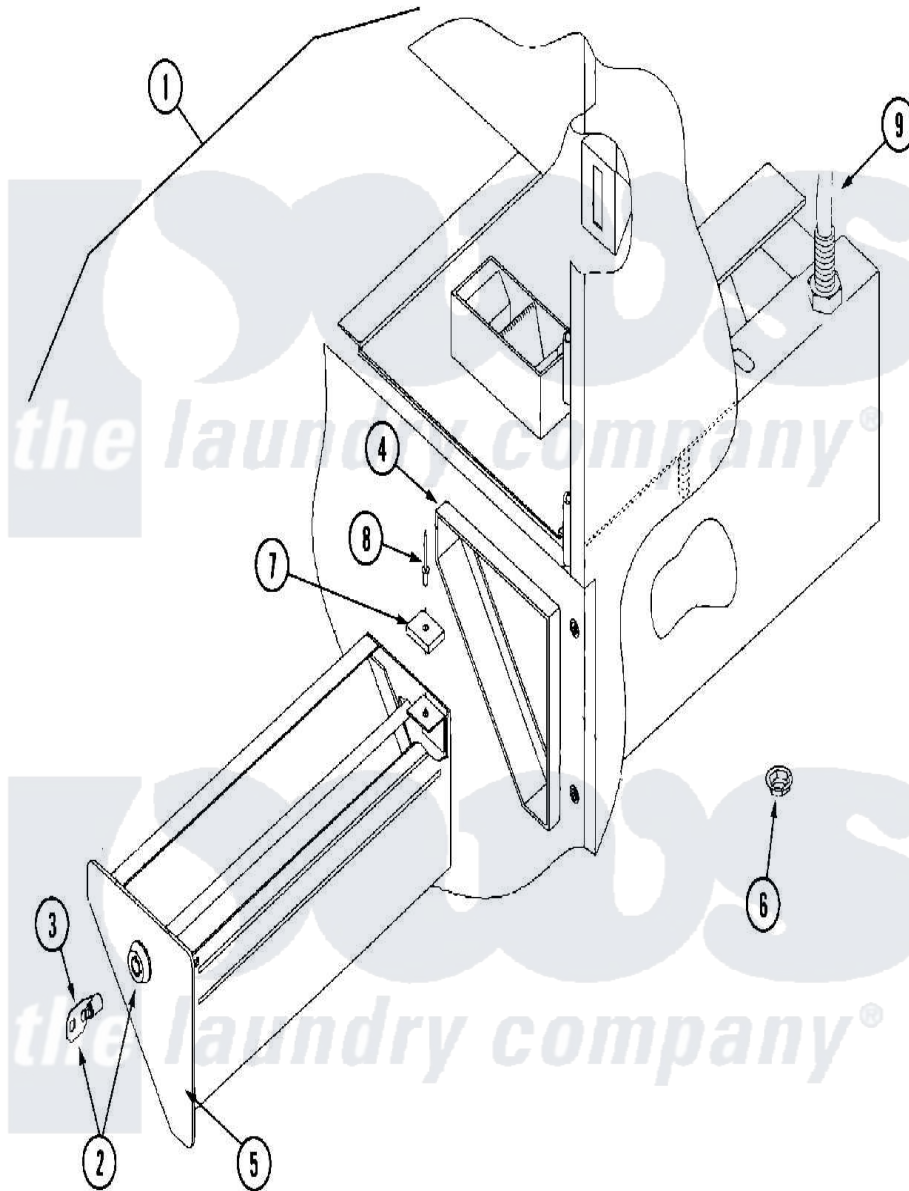

Maytag MLG32PDAWA 05 - COIN VAULT ASSEMBLY

Maytag [Residential Maytag MLG32PDAWA Dryer Parts](#) Parts Diagram 05 - COIN VAULT ASSEMBLY
 Click on the part number to view part

Item	Original Part Number	Replaced By	Status	Part Description
000	W10124350		Not Available	ORDER PARTS FROM AMERICAN DRYER CORP AT 508-678-9000
001	A881981	W10148545		White Ad-4
"	A881982	W10148546		Beige Ad-4
"	A882063	W10148585		White Ad-4
002	A160036	160036		SeCurity C
003	A160136	160136		Replacement
004	A801519	801519		Ad-435 Coi
"	A881975	W10148539		White 320
"	A881976	W10148540		Beige 320
"	A882064	W10148586		Beige Ad-4
005	A882028	882028		Ad 330 435
"	A882029	W10148565		Ad 330 435
"	A882184	W10148630		Ad 330 435
006	A152014	152014		1 4-20 Ser
007	102103			(PRIOR SER.No.828113UH -

007	102102		WHT)
"	A102102	102102	Door Magnet
"	NLA		Not Available MAGNET
008	A154215	154215	5 32 X 1 4
009	A824807	824807	Rotational
"	A884807		Not Available SWITCH, SENSOR