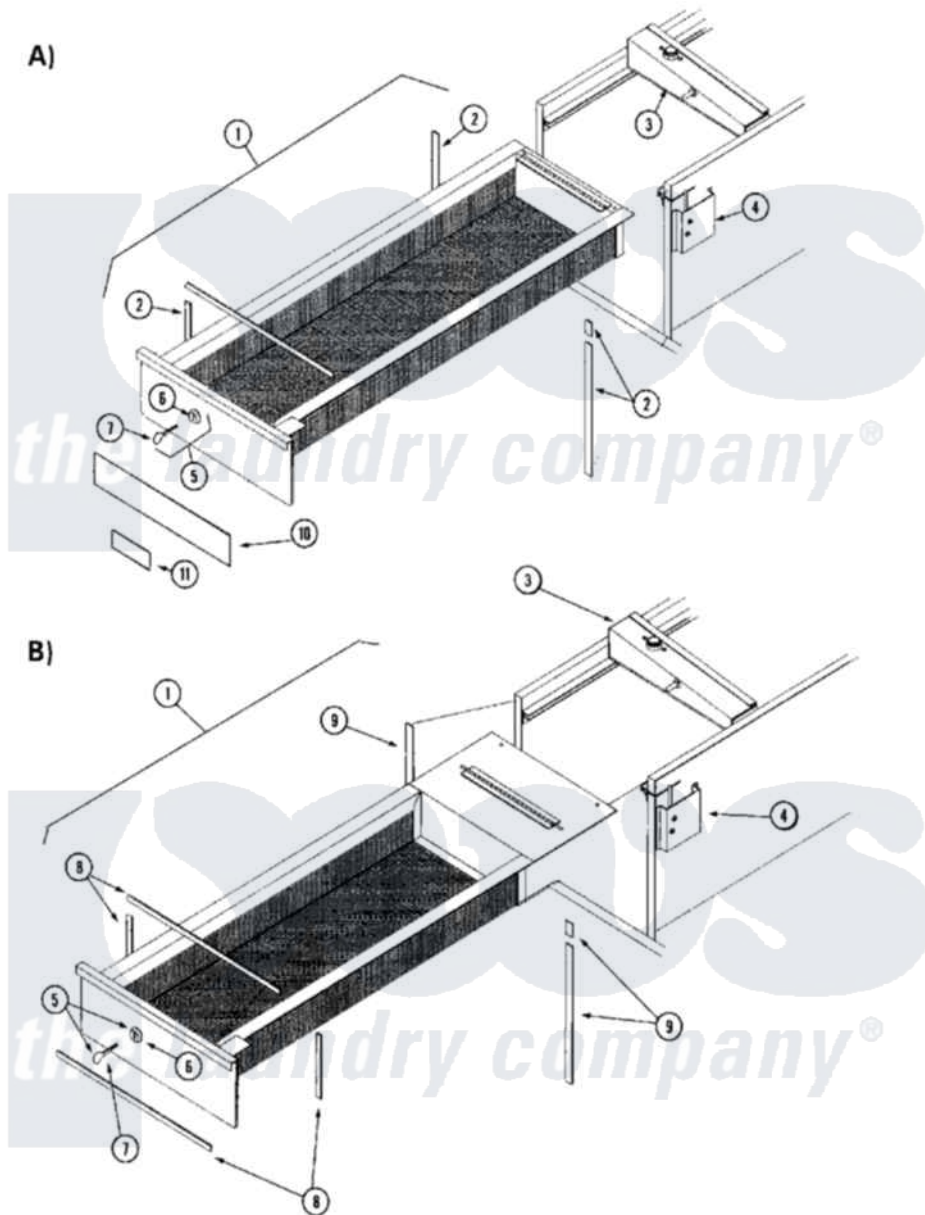

Maytag MLG32PDWA 07 - LINT DRAWER ASSEMBLY

Maytag [Residential Maytag MLG32PDWA Dryer Parts](#) Parts Diagram 07 - LINT DRAWER ASSEMBLY
 Click on the part number to view part

Item	Original Part Number	Replaced By	Status	Part Description
000	W10124350		Not Available	ORDER PARTS FROM AMERICAN DRYER CORP AT 508-678-9000
001	A815842	815842		Ad-436 Lin
"	A881983	W10148547		White Ad-4
"	A881984	881984		Beige Ad-4
"	A882086	W10148600		435 Lint D
"	A882087	W10148601		435 Lint D
"	A882195	882195		435B Bisqu
"	A882196	W10148635		435B White
002	A117600		Not Available	TAPE, NOISE SUPPRESSOR (SOLD IN FEET)
003	A311505	W10146809		Ad-435 Sen
004	A304039	W10149332		320 Lint S
005	A160039			4451 LINT
006	A160034	160034		1 3 8 X 3
007	A160140	160140		Key Only F

008	A117604	117604	1 8 Thk X
009	A117605	117605	1 4thk X 3
010	A114074		LABEL (OPERATING INSTRUCTIONS)
"	A114526		LABEL, OPERATING INST / WHT
"	A114527		LABEL, OPERATING INST / BSQ
011	A112280		LABEL (CLEAN LINT SCREEN)