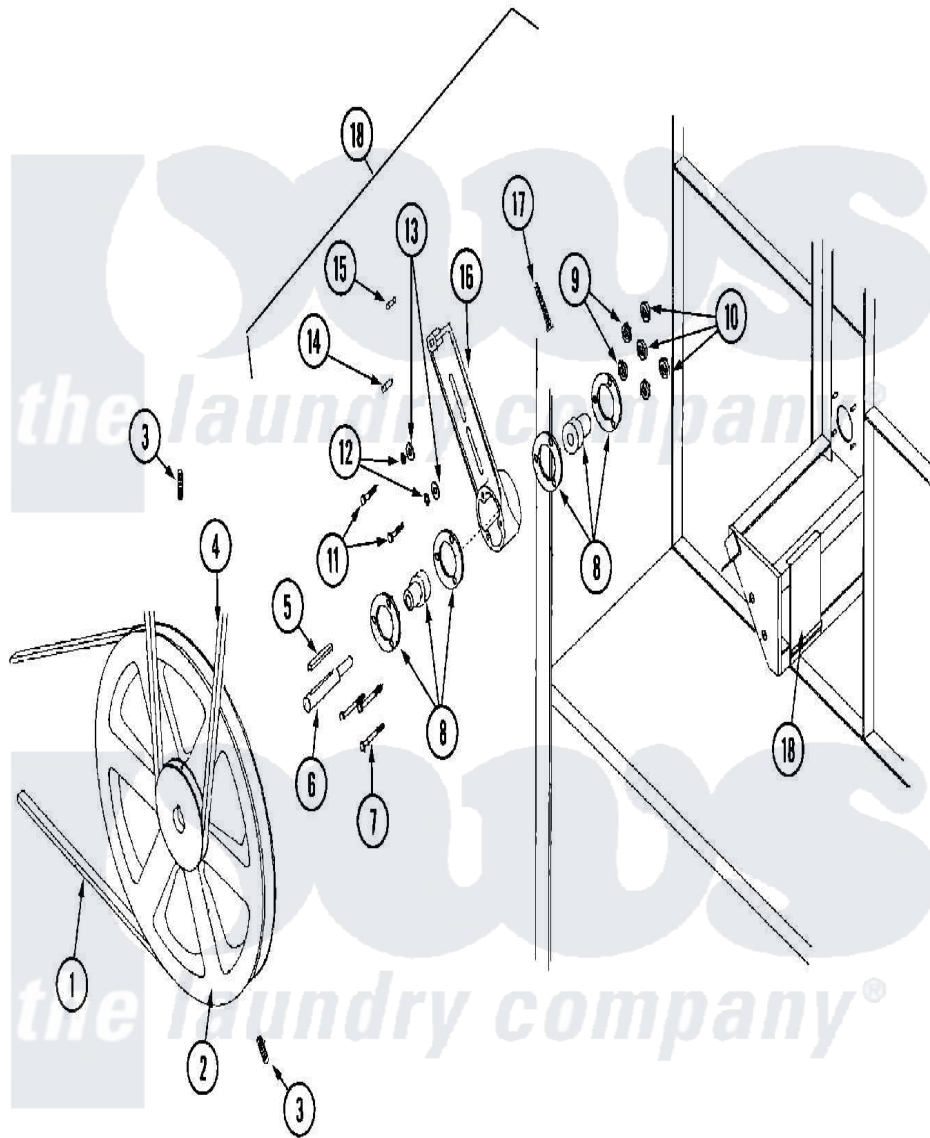

Maytag MLG32PDAWA 12 - IDLER BEARING ASSEMBLY

Maytag Residential Maytag MLG32PDAWA Dryer Parts Parts Diagram 12 - IDLER BEARING ASSEMBLY
 Click on the part number to view part

Item	Original Part Number	Replaced By	Status	Part Description
000	W10124350		Not Available	ORDER PARTS FROM AMERICAN DRYER CORP AT 508-678-9000
001	A100144	W10146577		41420 V be
002	A101129	W10146631		9 X 2-1 2
003	A154301	154301		5 16-18 X
004	A100100	W10146547		5I-660 V-B
005	A100705	100705		3 16 X 3
006	A301850			SHAFT, IDLER (5/8" X 3/4")
007	A150529	150529		1 4-20 X 2
008	A880214			5 8 FLANG
009	A153007	153007		1 4 Split
010	A152002	152002		1 4-20 Hex
011	A150617	150617		3 8-16 X 1
012	A153005	153005		3 8 Split
013	A153004	153004		3 8 X 1
014	A152020	152020		5 16-18 SQ

015	A152004	8182933	Nut, Hex
016	A100406		BEARING, IDLER ASSEMBLY (INCLUDES 5 - 17)
017	A150509	150509	5 16-18 X
018	A801010		(INCL. ITEMS 6 THRU 17)
"	NLA		Not Available MOUNT, IDLER BEARING