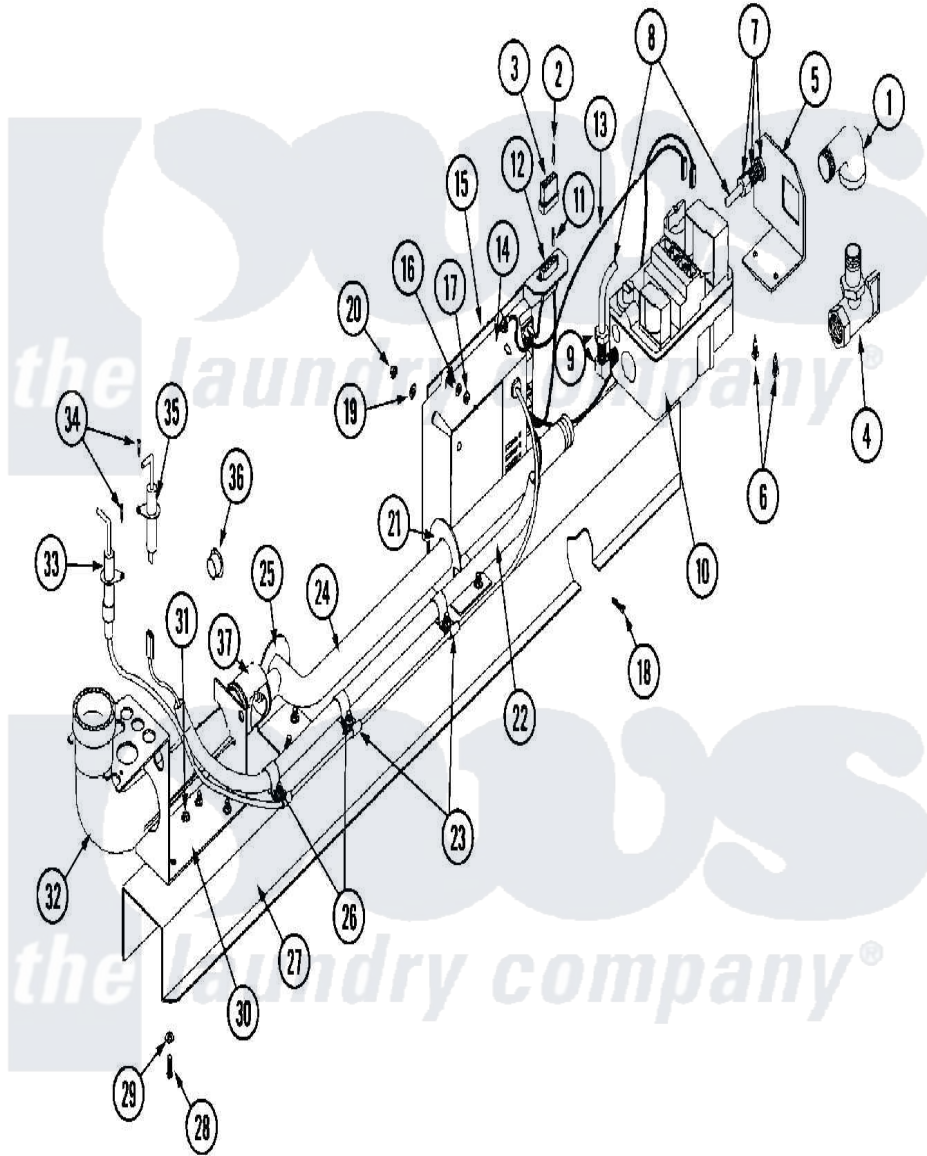

**Maytag MLG32PDAWA 13 - GAS VALVE ASSEMBLY (PRIOR TO YW SERIALNo.)**

Maytag Residential Maytag MLG32PDAWA Dryer Parts Parts Diagram 13 - GAS VALVE ASSEMBLY (PRIOR TO YW SERIALNo.)

Click on the part number to view part

Item	Original Part Number	Replaced By	Status	Part Description
000	W10124350		Not Available	ORDER PARTS FROM AMERICAN DRYER CORP AT 508-678-9000
001	A142506	<a href="#">142506</a>		1 2 X 1 2
002	A122700	<a href="#">122700</a>		MNL Pin S
003	A122604	<a href="#">W10146714</a>		4 Pin Cmnl
004	A881367	<a href="#">W10148314</a>		1 2 Un
005	A318712	<a href="#">318712</a>		320 330 43
006	A150301	<a href="#">150301</a>		8-18 X 7
007	A143259	<a href="#">143259</a>		Bulkhd Fit
008	A143100		Not Available	TUBING, ALUMINUM (1/4")
009	A143203	<a href="#">143203</a>		Pnp Pilot
010	A128927		Not Available	VALVE, GAS (REDUNDANT) (1/2" 24 VAC, NATURAL GAS)
"	A140411		Not Available	CONVERSION KIT (1/2" 24 VAC GAS VALVE (L.P.) W/O