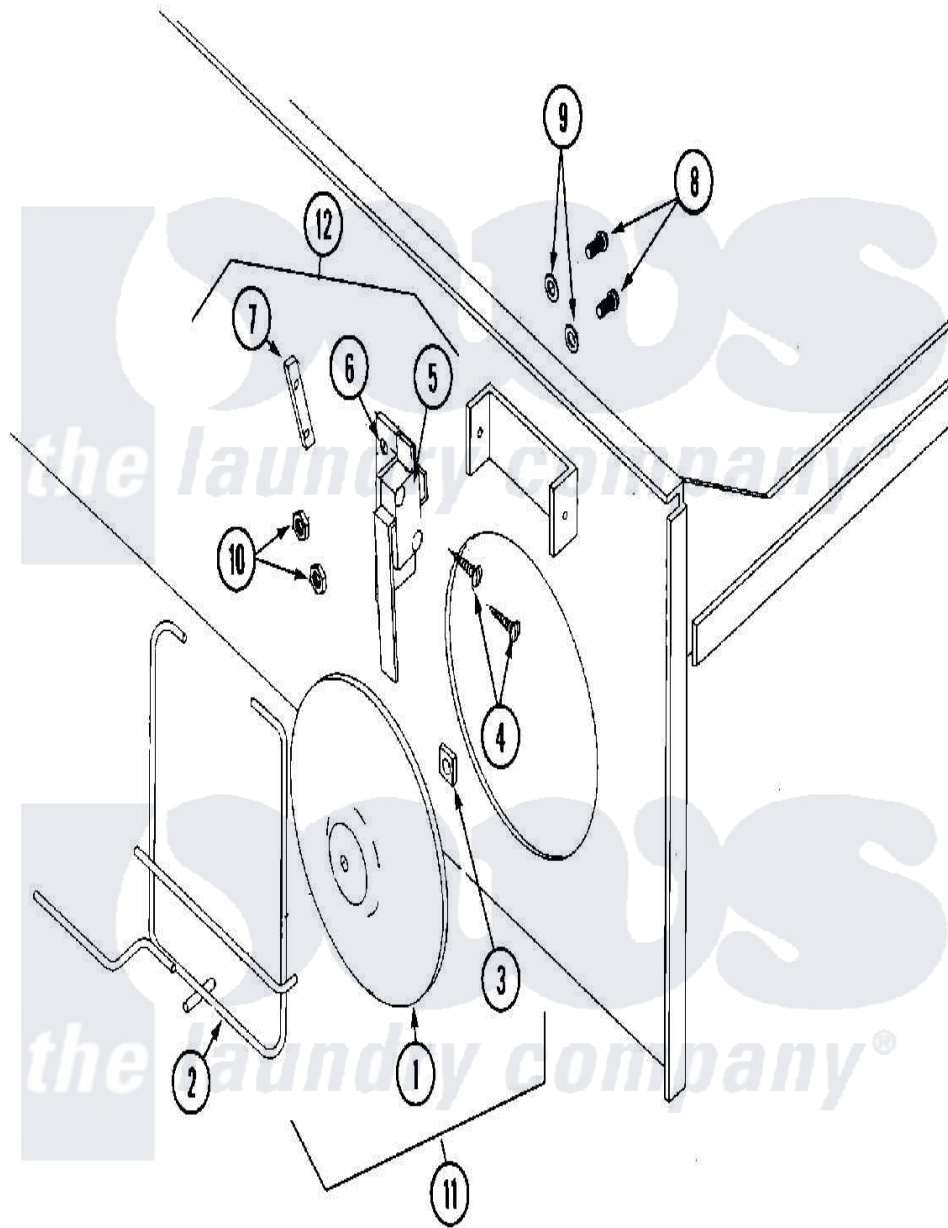

Maytag MLG32PDAWA 16 - SAIL SWITCH ASSEMBLY

Maytag Residential Maytag MLG32PDAWA Dryer Parts Parts Diagram 16 - SAIL SWITCH ASSEMBLY
 Click on the part number to view part

Item	Original Part Number	Replaced By	Status	Part Description
000	W10124350		Not Available	ORDER PARTS FROM AMERICAN DRYER CORP AT 508-678-9000
001	A319206		Not Available	DAMPER, SAIL SWITCH
002	A105550	W10146642		320 330 43
003	A154002	154002		1 8 Push O
004	A150303	150303		4 X 3 4 P
005	A122200	122200		Sail Switch
"	A802807	W10147081		320 330 43
006	A319208	319208		320 330 43
007	A154004	154004		Tinnerman
008	A150001	150001		6-32 X 1 2
009	A153010	153010		6 Internal
010	A152000			6-32 HEX N
011	A802805		Not Available	SAIL SWITCH ROD & DAMPER ASSY. (INCL. ITEMS 1 THRU 3)