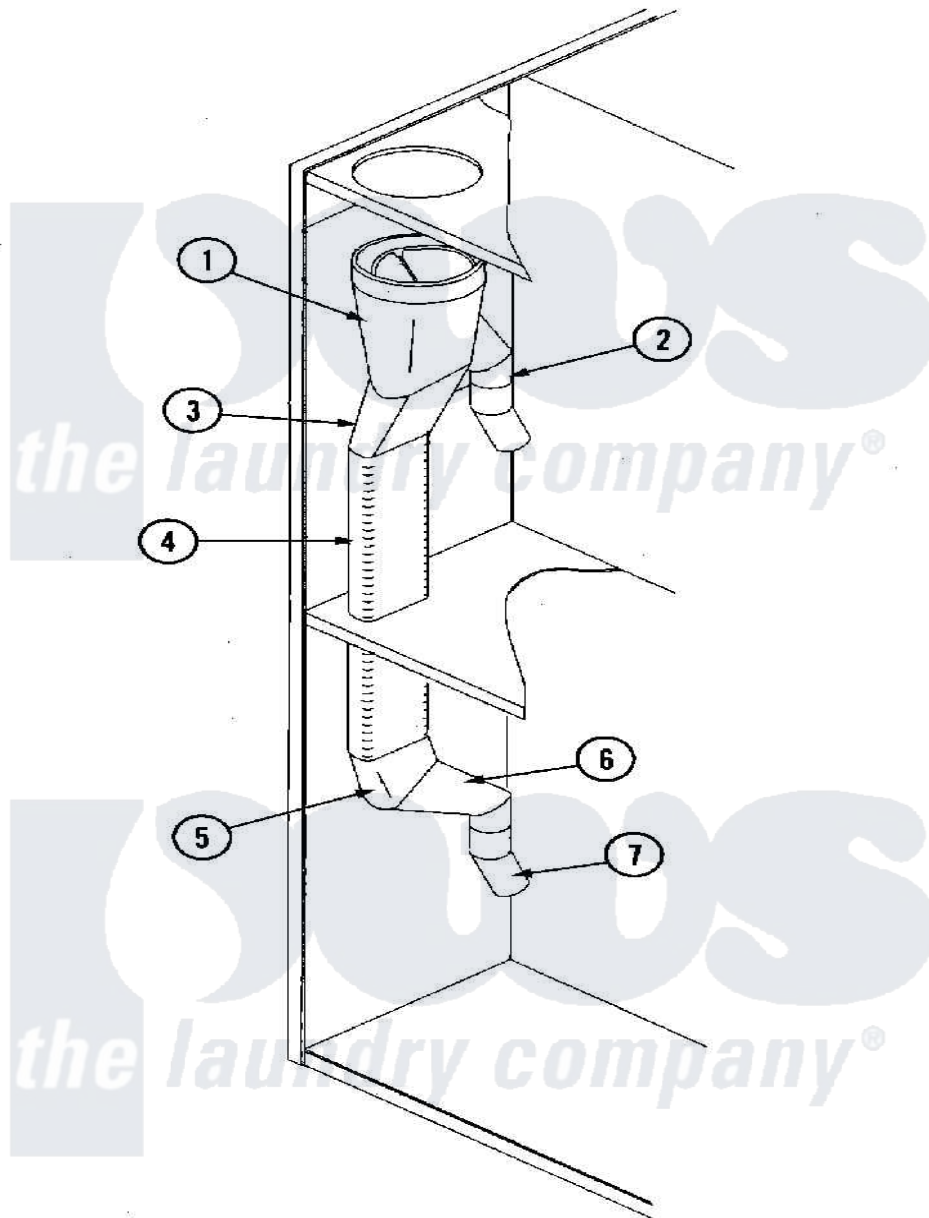

Maytag MLG32PDAWA 17 - EXHAUST DUCTING ASSEMBLY

Maytag Residential Maytag MLG32PDAWA Dryer Parts Parts Diagram 17 - EXHAUST DUCTING ASSEMBLY
 Click on the part number to view part

Item	Original Part Number	Replaced By	Status	Part Description
000	W10124350		Not Available	ORDER PARTS FROM AMERICAN DRYER CORP AT 508-678-9000
001	A143535	143535		8 X 6 X
002	A143536	143536		6 Diameter 45
003	A145327		Not Available	BOOT, STRAIGHT (6" RD X 7" OV)
004	A145539		Not Available	DUCT (15 1/2")
005	A143537	143537		7 Oval 45
006	A143538	143538		6 Diameter X 7
007	A117505	117505		Aluminum H
"	A143536	143536		6 Diameter 45