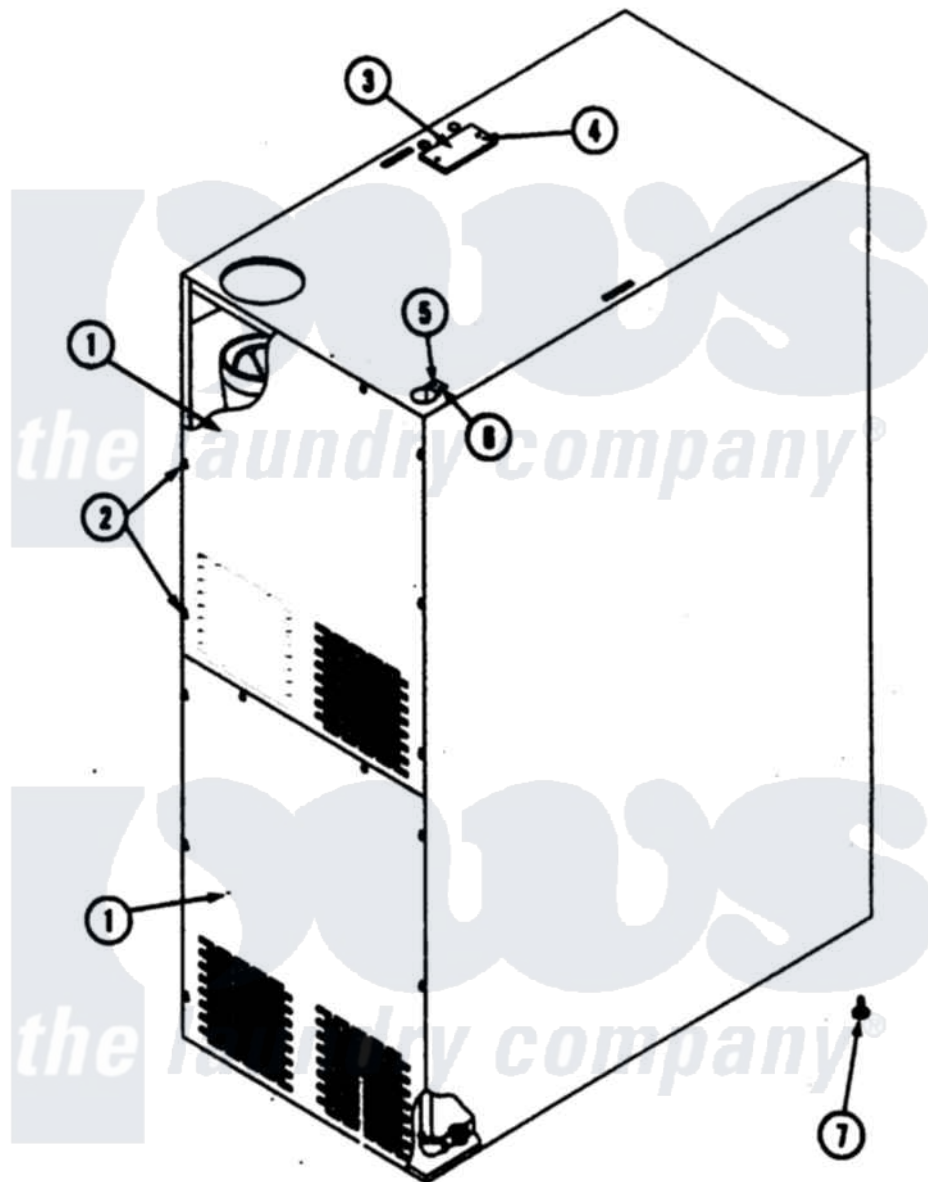

Maytag MLG32PDAWA 18 - BACKGUARD ASSEMBLY

Maytag Residential Maytag MLG32PDAWA Dryer Parts Parts Diagram 18 - BACKGUARD ASSEMBLY
 Click on the part number to view part

Item	Original Part Number	Replaced By	Status	Part Description
000	W10124350		Not Available	ORDER PARTS FROM AMERICAN DRYER CORP AT 508-678-9000
001	NLA		Not Available	PANEL, BACK
002	A150301	150301		8-18 X 7
003	A315014	315014		320 330 43
004	A150301	150301		8-18 X 7
005	A318702	318702		230 530 To
006	A150300	5307527001		Switch
007	A103500			LEVELING L