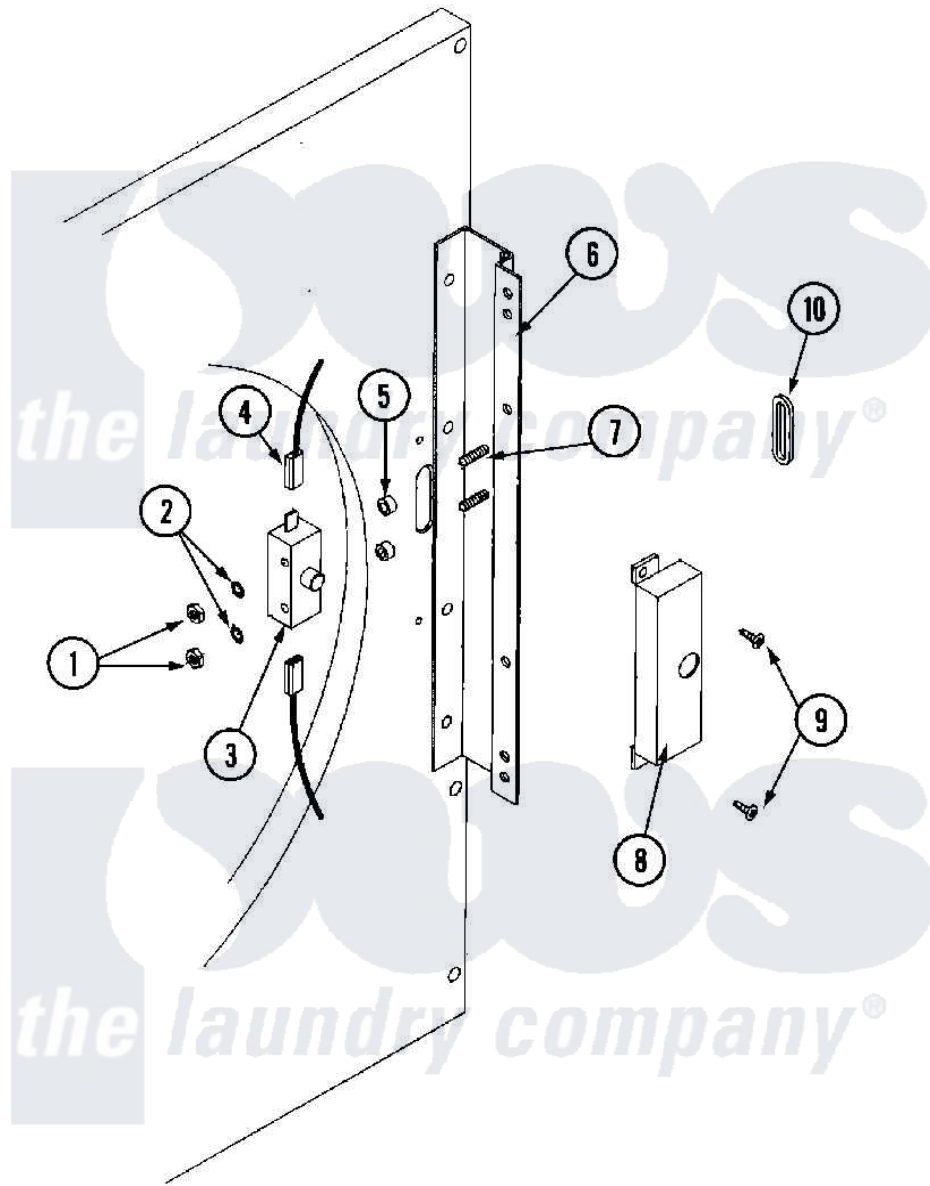

Maytag MLG32PDAWA 19 - DOOR SWITCH ASSEMBLY

Maytag [Residential Maytag MLG32PDAWA Dryer Parts](#) Parts Diagram 19 - DOOR SWITCH ASSEMBLY
 Click on the part number to view part

Item	Original Part Number	Replaced By	Status	Part Description
000	W10124350		Not Available	ORDER PARTS FROM AMERICAN DRYER CORP AT 508-678-9000
001	A152013	152013		6-32 Hex N
002	A153008	153008		6 Split L
003	A137005	W10146741		SDS Door S
004	A121028	121028		1 4 X .032
005	A154281	154281		3 8 Stand
006	A800448	800448		12 1 2 Ma
007	A153565	153565		6-32 X 1 S
008	A881246	W10148254		Main Door
009	A150201	150201		10-32 X 1
010	A121405	121405		Rubber Gro