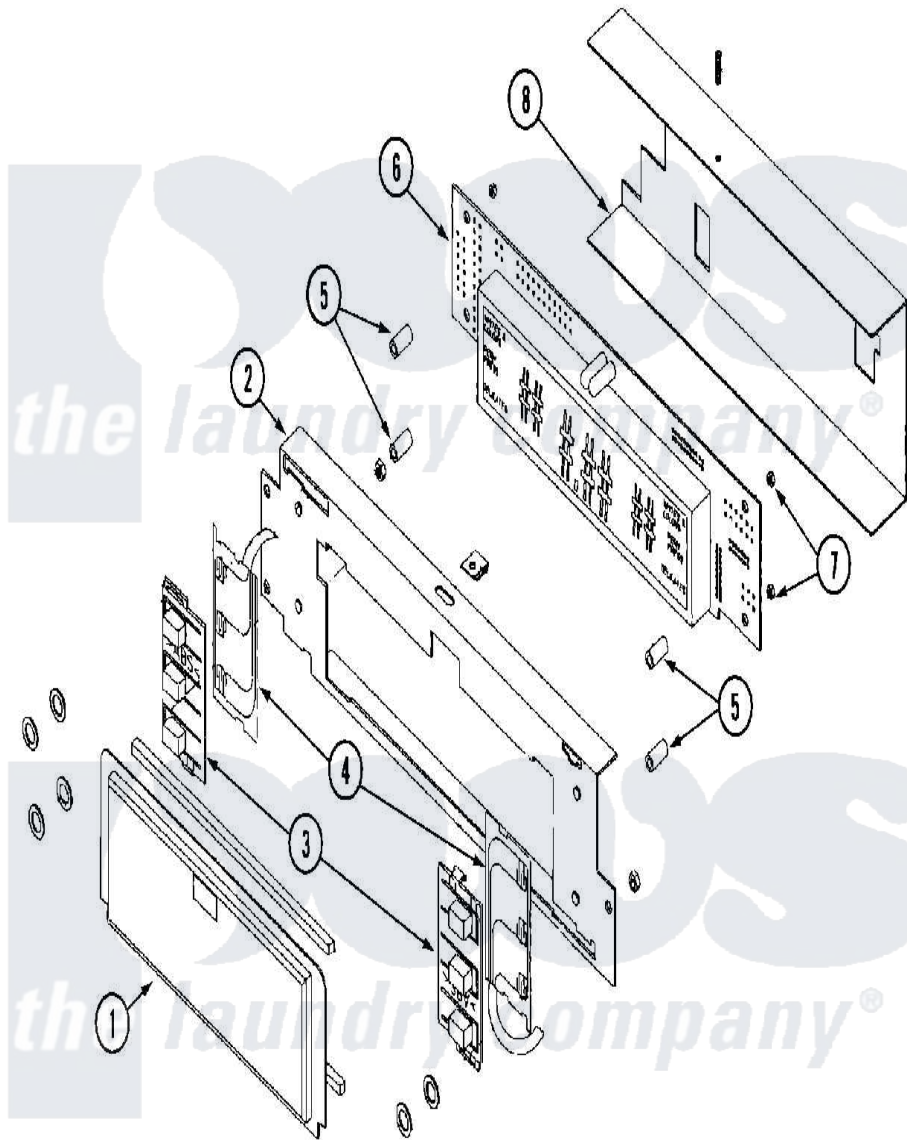

Maytag MLG32PDWA 20 - MICROPROCESSOR ASSEMBLY

Maytag Residential Maytag MLG32PDWA Dryer Parts Parts Diagram 20 - MICROPROCESSOR ASSEMBLY
 Click on the part number to view part

Item	Original Part Number	Replaced By	Status	Part Description
000	-----		Not Available	DRYER CORP AT 508-678-9000
"	NLA		Not Available	ORDER PARTS FROM AMERICAN
001	A112543	W10146649		Maytag Dis
002	A800937	W10147067		Ad-435 Mic
003	A112544		Not Available	MEMBRANE SWITCH (PUSH-BUTTON)
004	A112541		Not Available	MOLEX, MEMBRANE SWITCH
005	A154334		Not Available	STAND-OFF (1/2" X 1/4")
006	A137239		Not Available	MICROPROCESSOR BOARD (MLG/PDB)
"	A137244		Not Available	MICROPROCESSOR BOARD (MLG/PDA) (AFTER SER.No.827785UD - WHT)
"	A882026	W10148563		435 MP Boa
007	A152013	152013		6-32 Hex N
008	A311514	W10146812		Ad-435 Mic