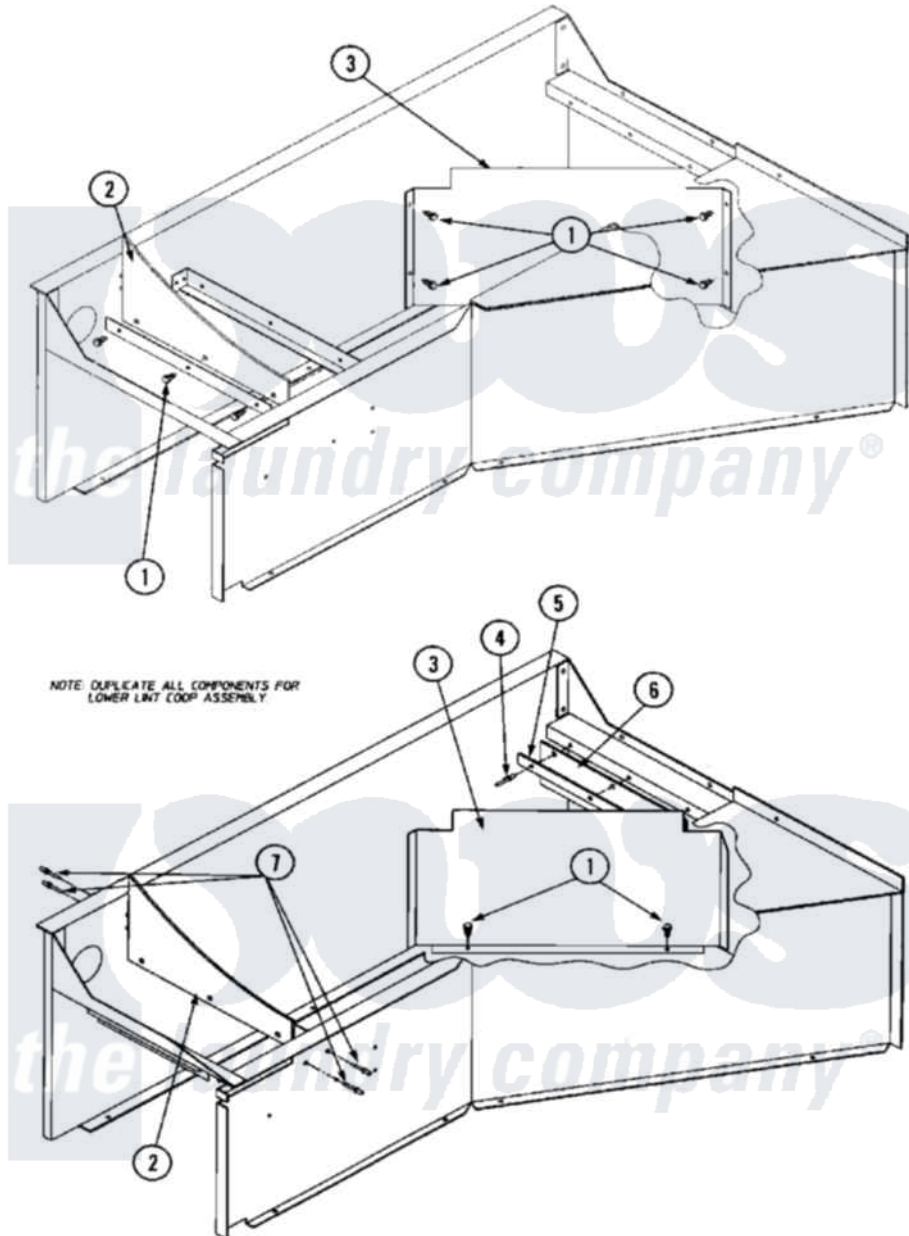

Maytag MLG32PDAWA 21 - LINT COOP ASSEMBLY

Maytag [Residential Maytag MLG32PDAWA Dryer Parts](#) Parts Diagram 21 - LINT COOP ASSEMBLY
 Click on the part number to view part

Item	Original Part Number	Replaced By	Status	Part Description
000	W10124350		Not Available	ORDER PARTS FROM AMERICAN DRYER CORP AT 508-678-9000
001	A150300	5307527001		Switch
002	A881245	W10148253		435 Front
"	A882249	W10148659		Ad-435 Wir
003	A311527		Not Available	BAFFLE, LINT COOP
004	A154200			5 32 RIVE
005	A317650		Not Available	RETAINER, FELT SEAL
006	A116012	116012		2 1/2 X 10
007	A154200			5 32 RIVE
008	A800979			Lint Coop Weldment