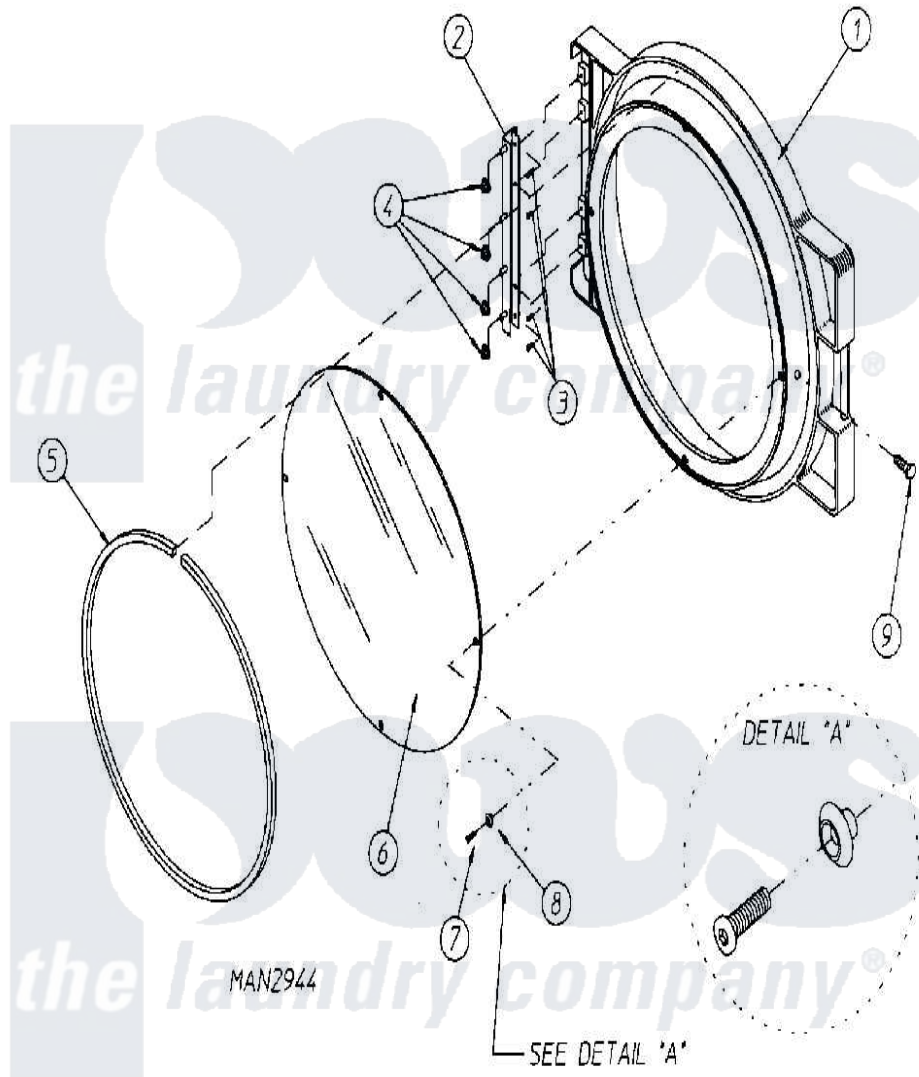

# Maytag MLG32PDAWA 22 - DOOR ASSEMBLY

Maytag Residential Maytag MLG32PDAWA Dryer Parts Parts Diagram 22 - DOOR ASSEMBLY  
 Click on the part number to view part

Item	Original Part Number	Replaced By	Status	Part Description
000	W10124350		Not Available	ORDER PARTS FROM AMERICAN DRYER CORP AT 508-678-9000
001	<a href="#">A103062</a>			Hinge Pin
"	A881422		Not Available	DOOR ASSEMBLY COMPLETE (BLK) (INCL ITEM No.'S 1 & 5 THRU 9)
"	<a href="#">A882963</a>			Door Frame
002	A800448	<a href="#">800448</a>		12 1 2 Ma
"	A801524		Not Available	BLACK DOOR HINGE
003	A150410	<a href="#">MC80MD</a>		Elmntsurf
004	A152014	<a href="#">152014</a>		1 4-20 Ser
005	A102349		Not Available	GASKET, DOOR (69 1/2")
"	A170730	<a href="#">170730</a>		10.3 Oz Cl
006	A102212	<a href="#">102212</a>		Main Door
007	A150448	<a href="#">150448</a>		10-32 X 1
008	A170319	<a href="#">170319</a>		Door Glass
009	A150431	<a href="#">150431</a>		10x7 16 D