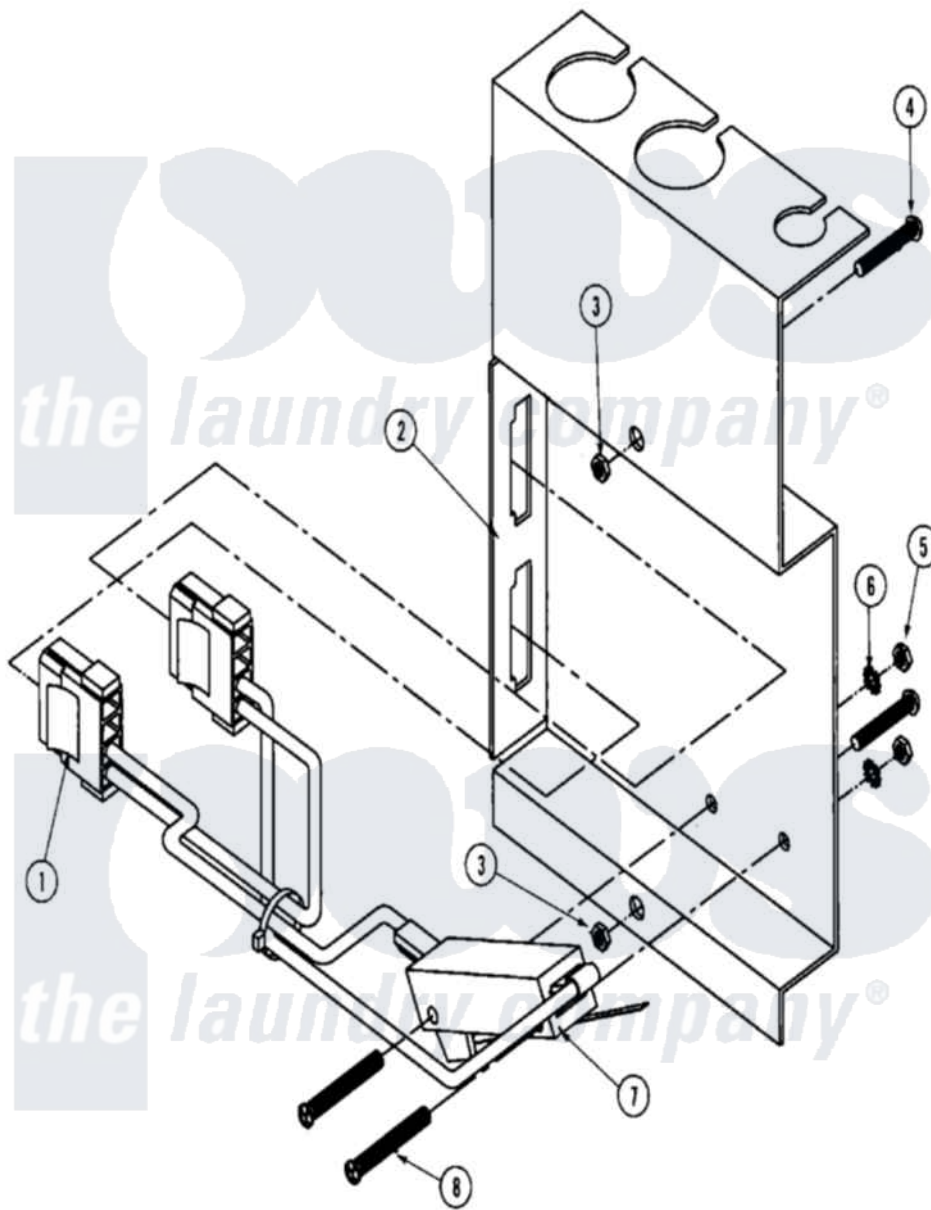

**Maytag MLG32PDAWA 23 - LINT DRAWER SWITCH ASSEMBLY
(MLG32PDBWx)**

Maytag Residential Maytag MLG32PDAWA Dryer Parts Parts Diagram 23 - LINT DRAWER SWITCH ASSEMBLY
(MLG32PDBWx)

Click on the part number to view part

Item	Original Part Number	Replaced By	Status	Part Description
000	W10124350		Not Available	ORDER PARTS FROM AMERICAN DRYER CORP AT 508-678-9000
001	A882187	882187		435B Botto
"	A882188	882188		435B Top L
002	A882185	882185		435B Top L
"	A882189	W10148631		ADG-435B B
003	A152013	152013		6-32 Hex N
004	A150001	150001		6-32 X 1 2
005	A152000			6-32 HEX N
006	A153010	153010		6 Internal
007	A136992	W10146740		Lint Drawer
008	A150002	150002		6-32 X 1