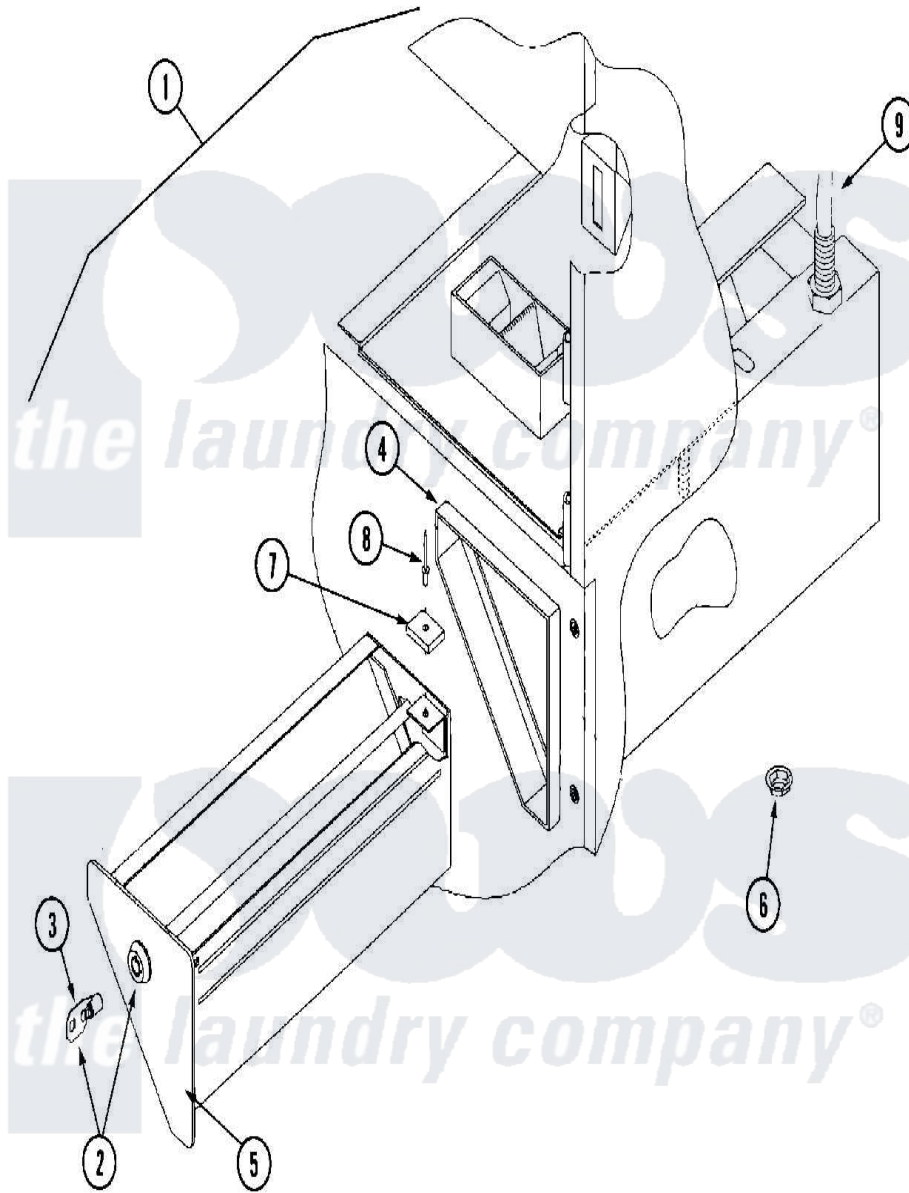

Maytag MLG32PDAWW 05 - COIN VAULT ASSEMBLY

Maytag Residential Maytag MLG32PDAWW Dryer Parts Parts Diagram 05 - COIN VAULT ASSEMBLY
 Click on the part number to view part

Item	Original Part Number	Replaced By	Status	Part Description
000	W10124350		Not Available	ORDER PARTS FROM AMERICAN DRYER CORP AT 508-678-9000
001	A881981	W10148545		White Ad-4
"	A881982	W10148546		Beige Ad-4
"	A882063	W10148585		White Ad-4
002	A160036	160036		SeCurity C
003	A160136	160136		Replacement
004	A801519	801519		Ad-435 Coi
"	A881975	W10148539		White 320
"	A881976	W10148540		Beige 320
"	A882064	W10148586		Beige Ad-4
005	A882028	882028		Ad 330 435
"	A882029	W10148565		Ad 330 435
"	A882184	W10148630		Ad 330 435
006	A152014	152014		1 4-20 Ser
007	102103			(PRIOR SER.No.828113UH -

007	102103		WHT)
"	A102102	102102	Door Magnet
"	NLA		Not Available MAGNET
008	A154215	154215	5 32 X 1 4
009	A824807	824807	Rotational
"	A884807		Not Available SWITCH, SENSOR