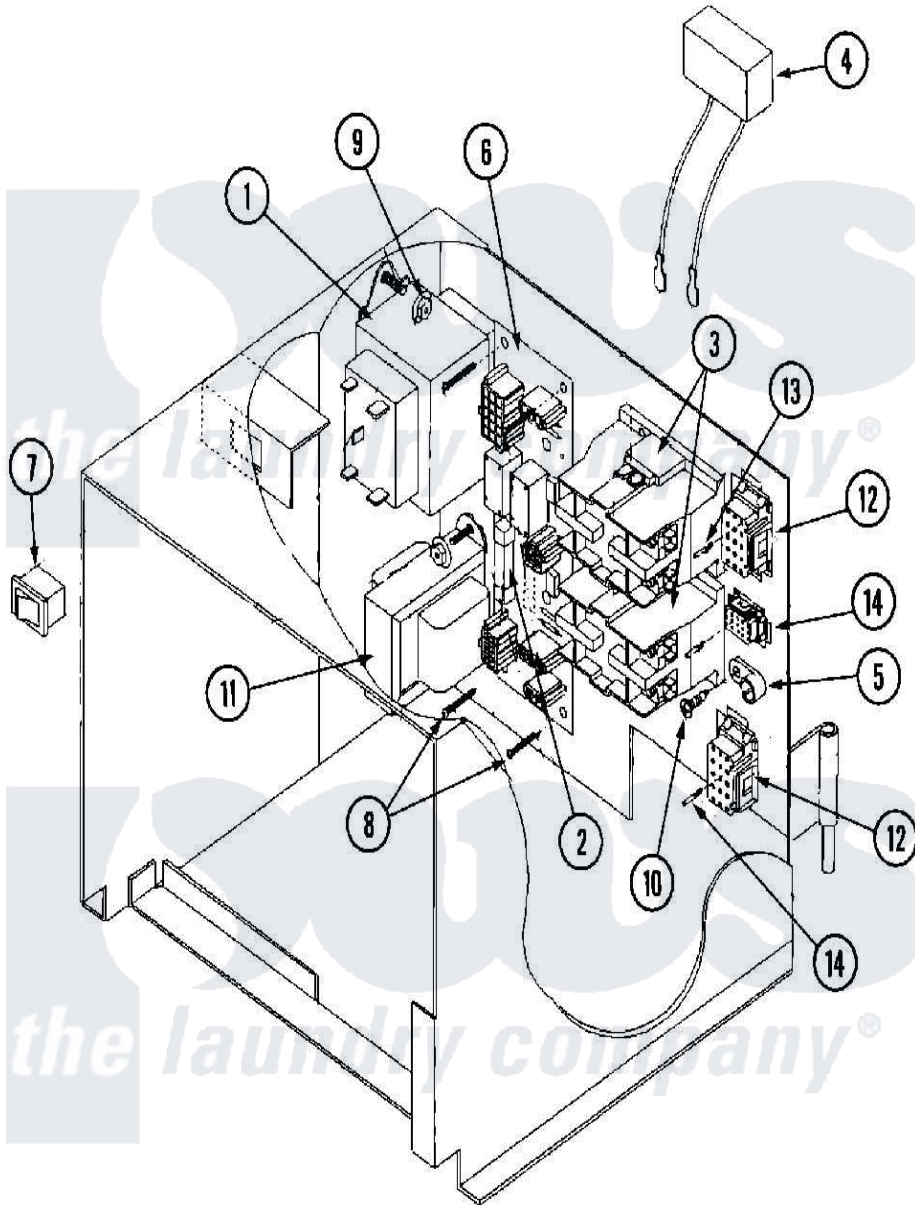

Maytag MLG32PDBWA 02 - CONTROL BOX ASSEMBLY

Maytag Residential Maytag MLG32PDBWA Dryer Parts Parts Diagram 02 - CONTROL BOX ASSEMBLY
 Click on the part number to view part

Item	Original Part Number	Replaced By	Status	Part Description
000	W10124350		Not Available	ORDER PARTS FROM AMERICAN DRYER CORP AT 508-678-9000
001	A132068	W10146736		Transformer
002	A136057	W10146739		0.5 A 250
003	A132475	W10146737		SQ D Dp 24
004	A824828	W10147397		RC Network
005	A121010	121010		14-4 Termi
006	A137241	W10146744		435 Connec
007	A122401	122401		Rocker Sty
008	A150005			6-32 X 1 4
009	A151001	W10146764		8-32 Pal N
010	A150300	5307527001		Switch
011	A821982	821982		ADG-435 24
012	A122626	122626		15P Umnl C
013	A122705	122705		Umnl Sok 2
014	A122631	122631		06P Umnl C