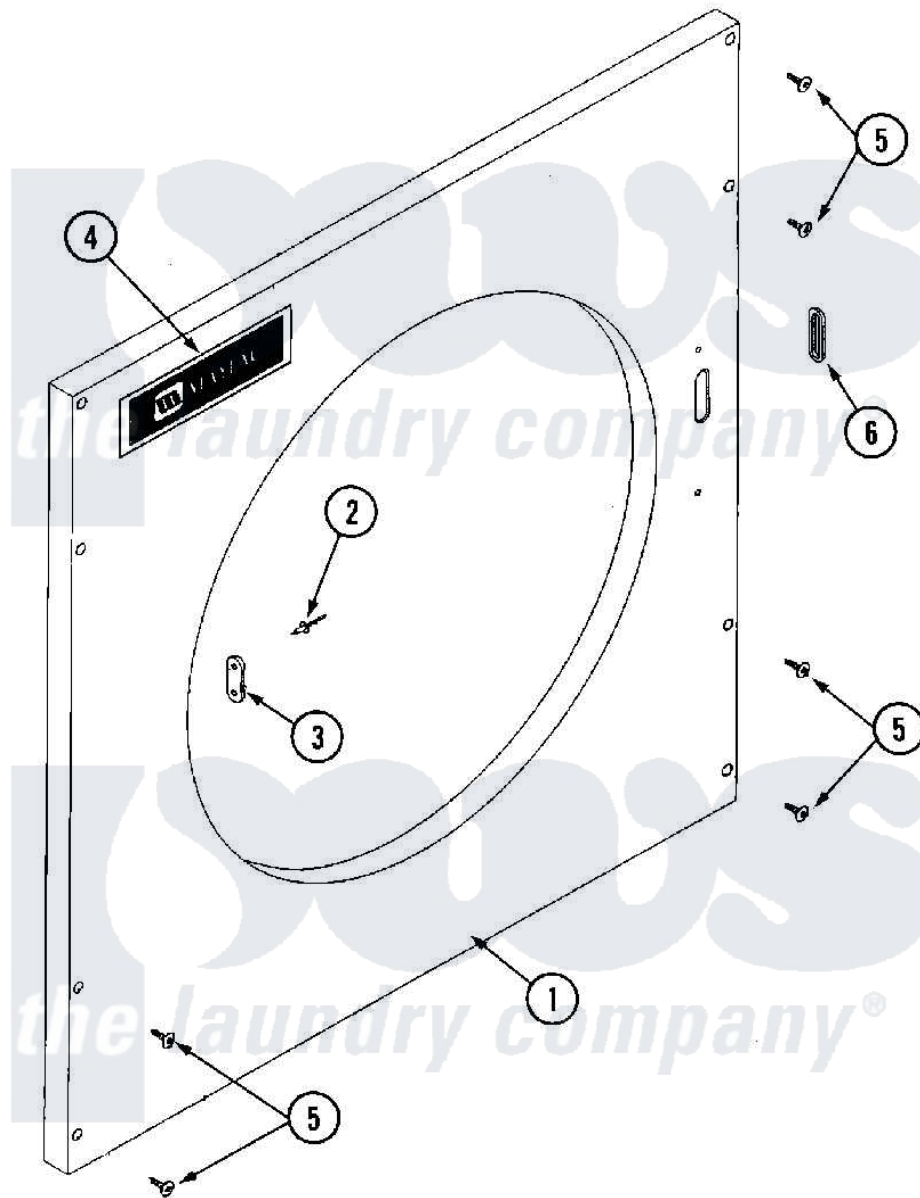

# Maytag MLG32PDBWA 03 - UPPER FRONT PANEL ASSEMBLY

Maytag Residential Maytag MLG32PDBWA Dryer Parts Parts Diagram 03 - UPPER FRONT PANEL ASSEMBLY  
 Click on the part number to view part

Item	Original Part Number	Replaced By	Status	Part Description
000	W10124350		Not Available	ORDER PARTS FROM AMERICAN DRYER CORP AT 508-678-9000
001	A881973	<a href="#">881973</a>		White 320
"	A881974		Not Available	PANEL, FRONT (UPR-ALM)
"	A882182	<a href="#">W10148628</a>		Bisque 320
002	A154215	<a href="#">154215</a>		5 32 X 1 4
003	A170330		Not Available	LATCH, DOOR (FRICTION)
004	A311122	<a href="#">W10146808</a>		Ad330-435
"	A882027	<a href="#">W10148564</a>		Maytag Log
005	A150309	<a href="#">W10146761</a>		10-16 X 1
006	A121405	<a href="#">121405</a>		Rubber Gro