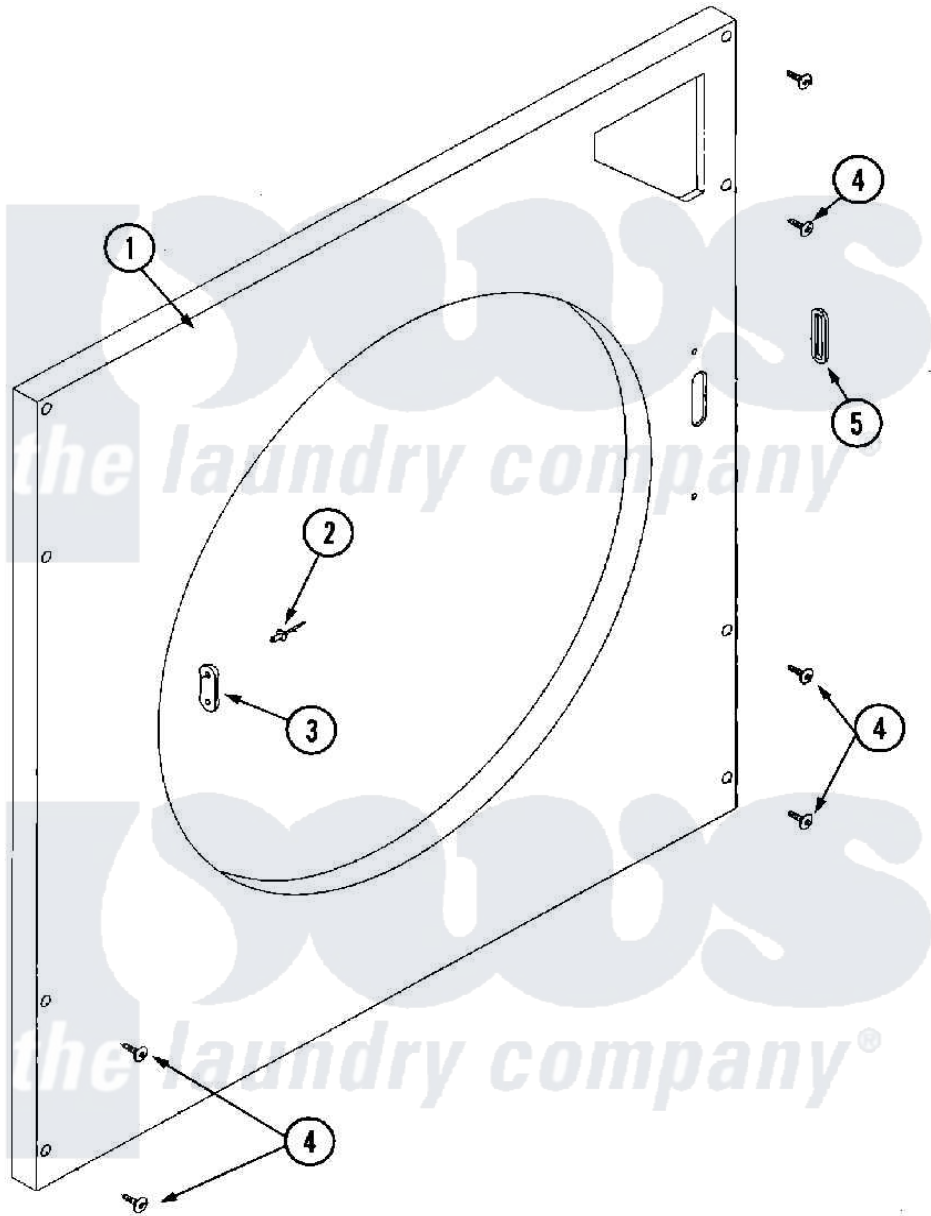

Maytag MLG32PDBWA 04 - LOWER FRONT PANEL ASSEMBLY

Maytag Residential Maytag MLG32PDBWA Dryer Parts Parts Diagram 04 - LOWER FRONT PANEL ASSEMBLY
 Click on the part number to view part

Item	Original Part Number	Replaced By	Status	Part Description
000	W10124350		Not Available	ORDER PARTS FROM AMERICAN DRYER CORP AT 508-678-9000
001	A882061	W10148584		320 Thru 4
"	A882062		Not Available	PANEL, FRONT (LWR-ALM)
"	A882183	W10148629		320 Thru 4
002	A154215	154215		5 32 X 1 4
003	A170330		Not Available	LATCH, DOOR (FRICTION)
004	A150309	W10146761		10-16 X 1
005	A121405	121405		Rubber Gro