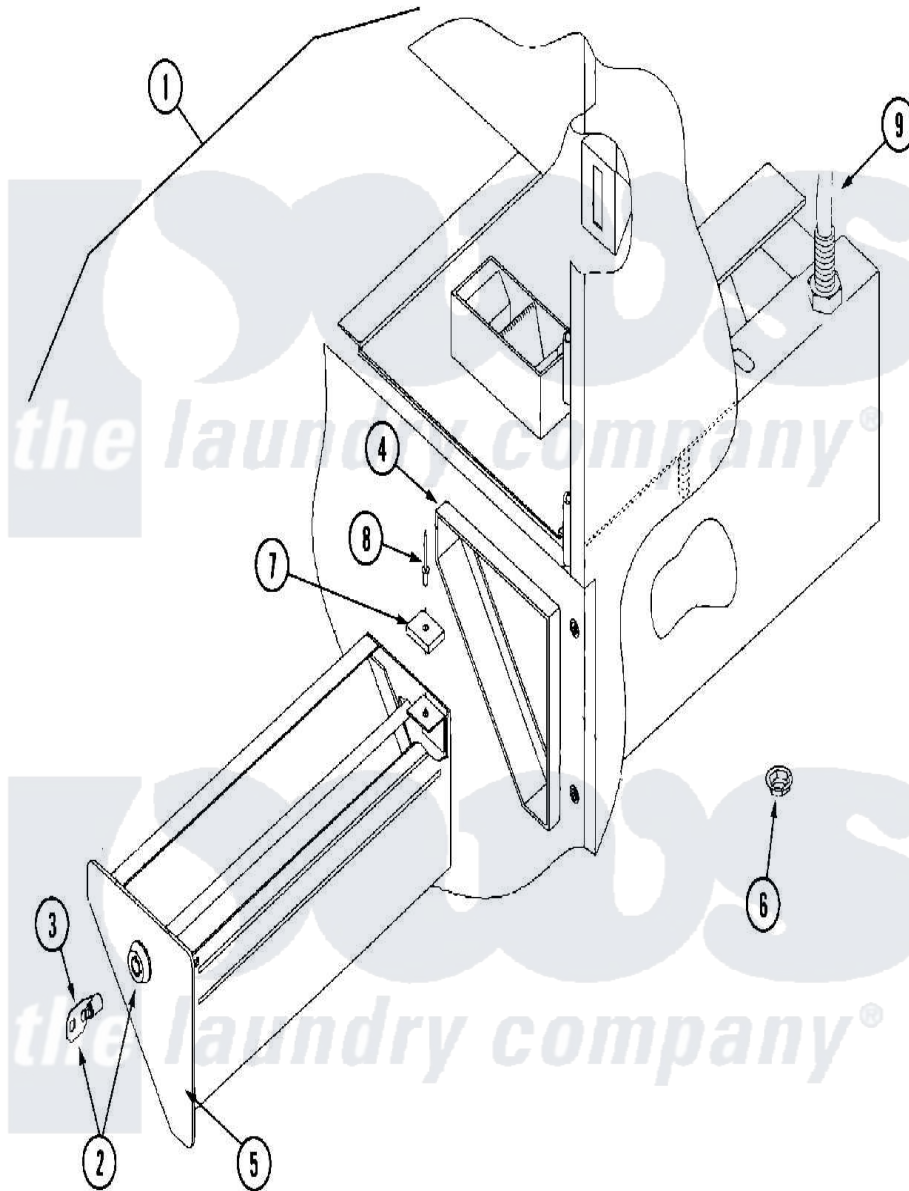

Maytag MLG32PDBWA 05 - COIN VAULT ASSEMBLY

Maytag [Residential Maytag MLG32PDBWA Dryer Parts](#) Parts Diagram 05 - COIN VAULT ASSEMBLY
 Click on the part number to view part

Item	Original Part Number	Replaced By	Status	Part Description
000	W10124350		Not Available	ORDER PARTS FROM AMERICAN DRYER CORP AT 508-678-9000
001	A881981	W10148545		White Ad-4
"	A881982	W10148546		Beige Ad-4
"	A882063	W10148585		White Ad-4
002	A160036	160036		SeCurity C
003	A160136	160136		Replacement
004	A801519	801519		Ad-435 Coi
"	A881975	W10148539		White 320
"	A881976	W10148540		Beige 320
"	A882064	W10148586		Beige Ad-4
005	A882028	882028		Ad 330 435
"	A882029	W10148565		Ad 330 435
"	A882184	W10148630		Ad 330 435
006	A152014	152014		1 4-20 Ser
007	102103			(PRIOR SER.No.828113UH -

007	102103		WHT)
"	A102102	102102	Door Magnet
"	NLA		Not Available MAGNET
008	A154215	154215	5 32 X 1 4
009	A824807	824807	Rotational
"	A884807		Not Available SWITCH, SENSOR