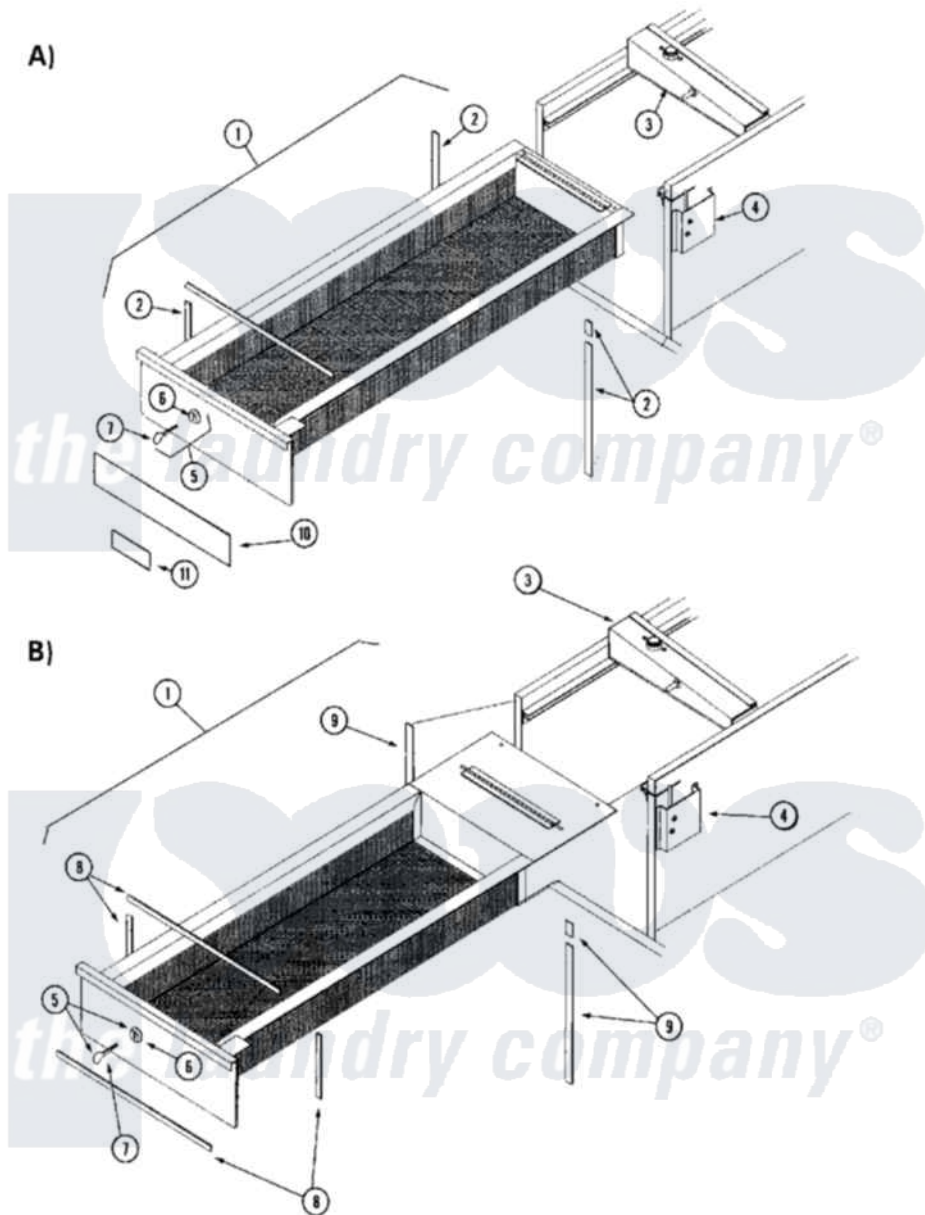

Maytag MLG32PDBWA 07 - LINT DRAWER ASSEMBLY

Maytag [Residential Maytag MLG32PDBWA Dryer Parts](#) Parts Diagram 07 - LINT DRAWER ASSEMBLY
 Click on the part number to view part

Item	Original Part Number	Replaced By	Status	Part Description
000	W10124350		Not Available	ORDER PARTS FROM AMERICAN DRYER CORP AT 508-678-9000
001	A815842	815842		Ad-436 Lin
"	A881983	W10148547		White Ad-4
"	A881984	881984		Beige Ad-4
"	A882086	W10148600		435 Lint D
"	A882087	W10148601		435 Lint D
"	A882195	882195		435B Bisqu
"	A882196	W10148635		435B White
002	A117600		Not Available	TAPE, NOISE SUPPRESSOR (SOLD IN FEET)
003	A311505	W10146809		Ad-435 Sen
004	A304039	W10149332		320 Lint S
005	A160039			4451 LINT
006	A160034	160034		1 3 8 X 3
007	A160140	160140		Key Only F

008	A117604	117604	1 8 Thk X
009	A117605	117605	1 4thk X 3
010	A114074		LABEL (OPERATING INSTRUCTIONS)
"	A114526		LABEL, OPERATING INST / WHT
"	A114527		LABEL, OPERATING INST / BSQ
011	A112280		LABEL (CLEAN LINT SCREEN)