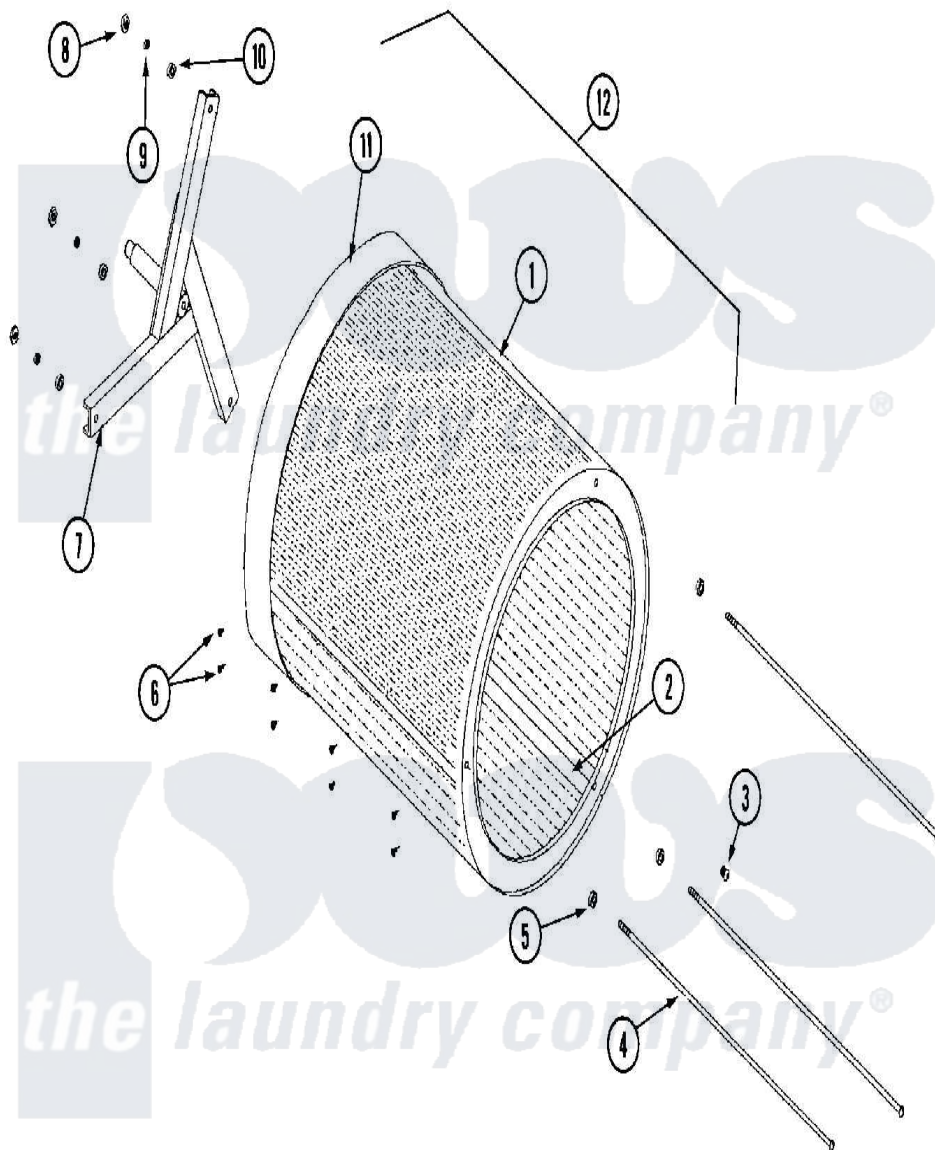

Maytag MLG32PDBWA 10 - TUMBLER AND SUPPORT ASSEMBLY

Maytag Residential Maytag MLG32PDBWA Dryer Parts Parts Diagram 10 - TUMBLER AND SUPPORT ASSEMBLY
 Click on the part number to view part

Item	Original Part Number	Replaced By	Status	Part Description
000	W10124350		Not Available	ORDER PARTS FROM AMERICAN DRYER CORP AT 508-678-9000
001	A800722	800722		330 430 Tb
"	A882192	W10148632		435B Tumbler
002	A301315	W10146782		285 330 23
"	A301316	301316		330 285 23
003	A150518	150518		5 16-18 X
004	A100915	100915		3 8-16 X 3
"	A882050	W10148581		31 Tierod
005	A153001	153001		5 16 Flat
"	A153004	153004		3 8 X 1
006	A150309	W10146761		10-16 X 1
007	A850064	850064		Ad-430 Tumbler
008	A152004	8182933		Nut, Hex
"	A152005	152005		3 8-16 Hex
009	A153002	8182939		Washer, Lock

"	A153005	153005	3 8 Split
010	A153001	153001	5 16 Flat
"	A153004	153004	3 8 X 1
011	A116003	116003	Felt Seal
"	A401010	401010	3M 847 CO
012	A800797	800797	435 Tumbler
"	A882180	W10148626	435B Tumbler