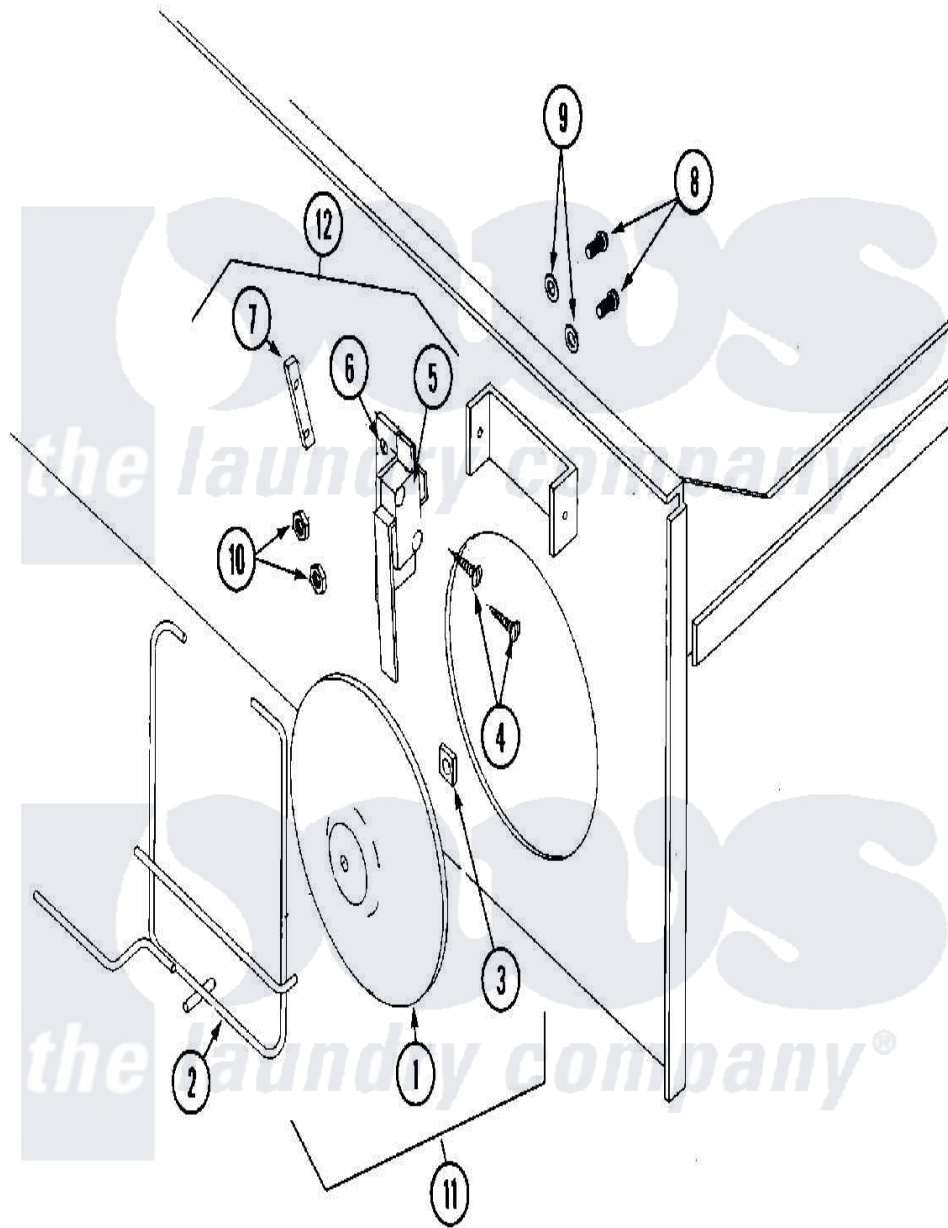

Maytag MLG32PDBWA 15 - SAIL SWITCH ASSEMBLY

Maytag [Residential Maytag MLG32PDBWA Dryer Parts](#) Parts Diagram 15 - SAIL SWITCH ASSEMBLY
 Click on the part number to view part

Item	Original Part Number	Replaced By	Status	Part Description
000	W10124350		Not Available	ORDER PARTS FROM AMERICAN DRYER CORP AT 508-678-9000
001	A319206		Not Available	DAMPER, SAIL SWITCH
002	A105550	W10146642		320 330 43
003	A154002	154002		1 8 Push O
004	A150303	150303		4 X 3 4 P
005	A122200	122200		Sail Switch
"	A802807	W10147081		320 330 43
006	A319208	319208		320 330 43
007	A154004	154004		Tinnerman
008	A150001	150001		6-32 X 1 2
009	A153010	153010		6 Internal
010	A152000			6-32 HEX N
011	A802805		Not Available	SAIL SWITCH ROD & DAMPER ASSY. (INCL. ITEMS 1 THRU 3)