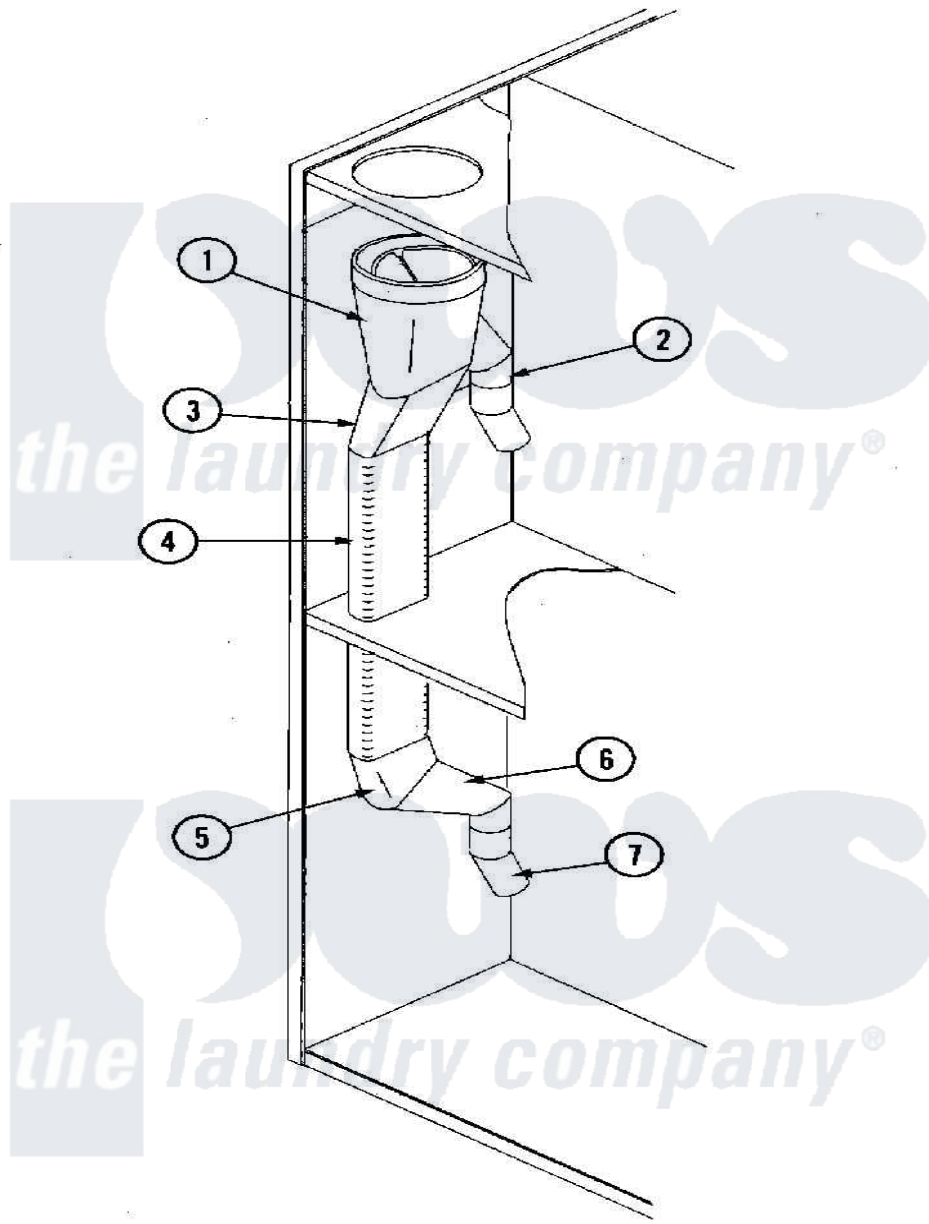

Maytag MLG32PDBWA 16 - EXHAUST DUCTING ASSEMBLY

Maytag Residential Maytag MLG32PDBWA Dryer Parts Parts Diagram 16 - EXHAUST DUCTING ASSEMBLY
 Click on the part number to view part

Item	Original Part Number	Replaced By	Status	Part Description
000	W10124350		Not Available	ORDER PARTS FROM AMERICAN DRYER CORP AT 508-678-9000
001	A143535	143535		8 X 6 X
002	A143536	143536		6 Diameter 45
003	A145327		Not Available	BOOT, STRAIGHT (6" RD X 7" OV)
004	A145539		Not Available	DUCT (15 1/2")
005	A143537	143537		7 Oval 45
006	A143538	143538		6 Diameter X 7
007	A117505	117505		Aluminum H
"	A143536	143536		6 Diameter 45