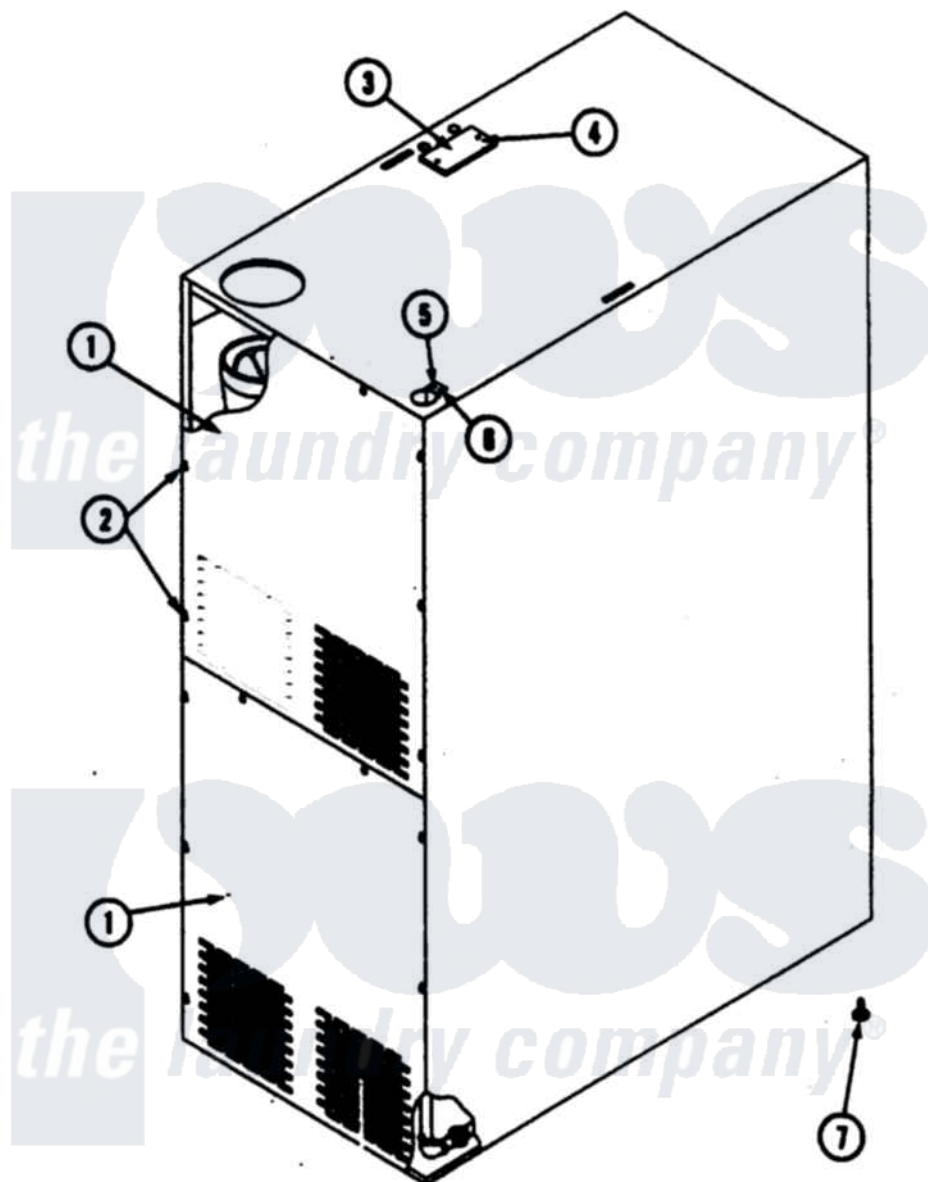

Maytag MLG32PDBWA 17 - BACKGUARD ASSEMBLY

Maytag Residential Maytag MLG32PDBWA Dryer Parts Parts Diagram 17 - BACKGUARD ASSEMBLY
 Click on the part number to view part

Item	Original Part Number	Replaced By	Status	Part Description
000	W10124350		Not Available	ORDER PARTS FROM AMERICAN DRYER CORP AT 508-678-9000
001	NLA		Not Available	PANEL, BACK
002	A150301	150301		8-18 X 7
003	A315014	315014		320 330 43
004	A150301	150301		8-18 X 7
005	A318702	318702		230 530 To
006	A150300	5307527001		Switch
007	A103500			LEVELING L