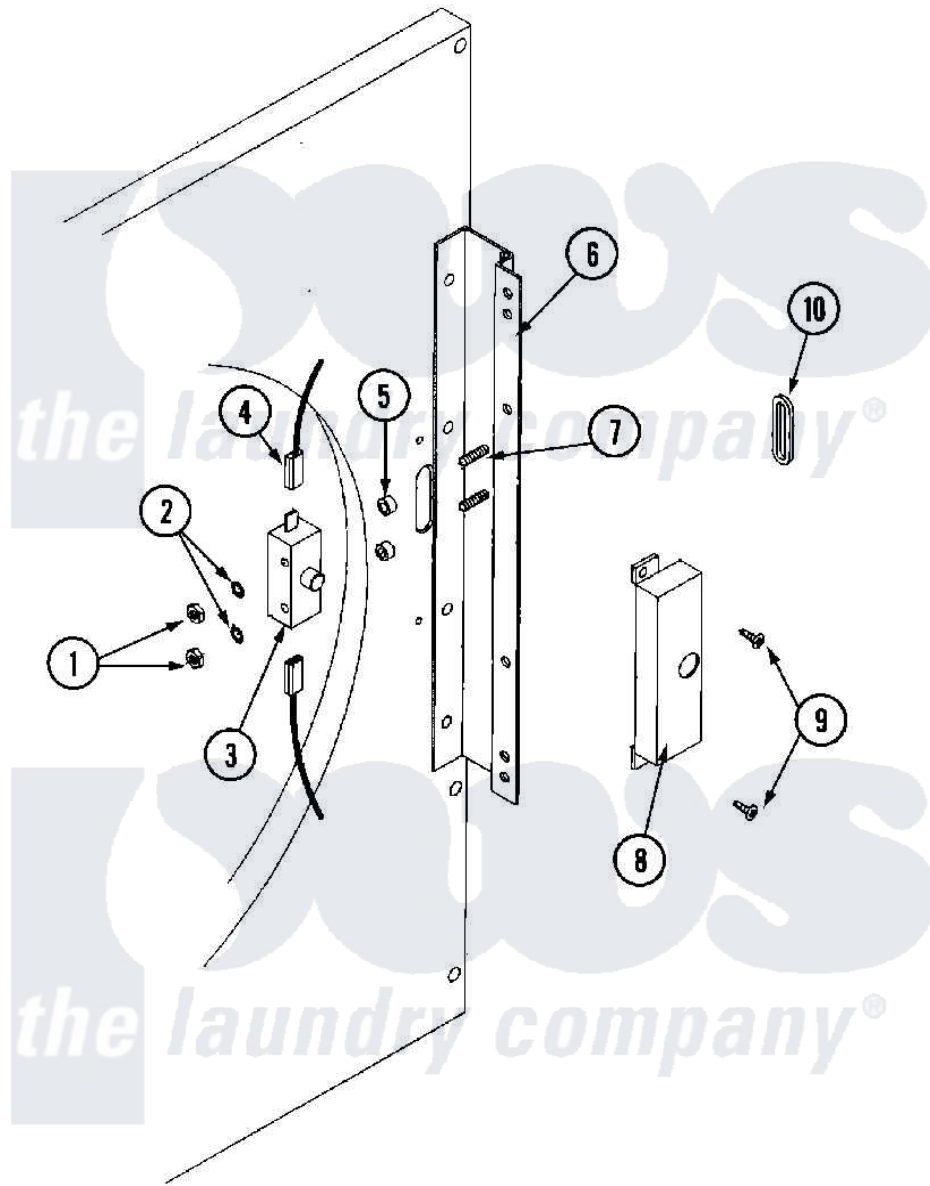

Maytag MLG32PDBWA 18 - DOOR SWITCH ASSEMBLY

Maytag [Residential Maytag MLG32PDBWA Dryer Parts](#) Parts Diagram 18 - DOOR SWITCH ASSEMBLY
 Click on the part number to view part

Item	Original Part Number	Replaced By	Status	Part Description
000	W10124350		Not Available	ORDER PARTS FROM AMERICAN DRYER CORP AT 508-678-9000
001	A152013	152013		6-32 Hex N
002	A153008	153008		6 Split L
003	A137005	W10146741		SDS Door S
004	A121028	121028		1 4 X .032
005	A154281	154281		3 8 Stand
006	A800448	800448		12 1 2 Ma
007	A153565	153565		6-32 X 1 S
008	A881246	W10148254		Main Door
009	A150201	150201		10-32 X 1
010	A121405	121405		Rubber Gro