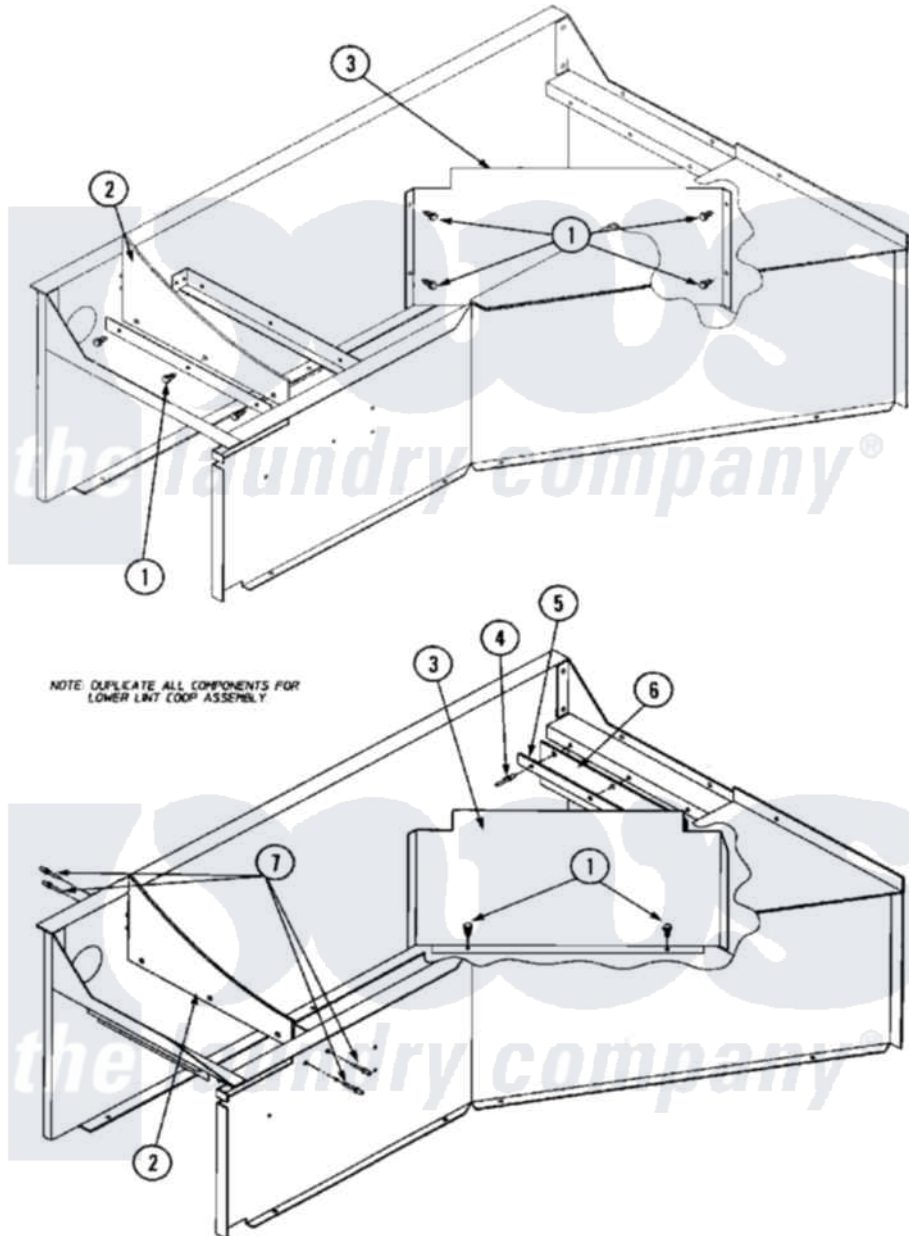

Maytag MLG32PDBWA 20 - LINT COOP ASSEMBLY

Maytag [Residential Maytag MLG32PDBWA Dryer Parts](#) Parts Diagram 20 - LINT COOP ASSEMBLY
 Click on the part number to view part

Item	Original Part Number	Replaced By	Status	Part Description
000	W10124350		Not Available	ORDER PARTS FROM AMERICAN DRYER CORP AT 508-678-9000
001	A150300	5307527001		Switch
002	A881245	W10148253		435 Front
"	A882249	W10148659		Ad-435 Wir
003	A311527		Not Available	BAFFLE, LINT COOP
004	A154200			5 32 RIVE
005	A317650		Not Available	RETAINER, FELT SEAL
006	A116012	116012		2 1/2 X 10
007	A154200			5 32 RIVE
008	A800979			Lint Coop Weldment