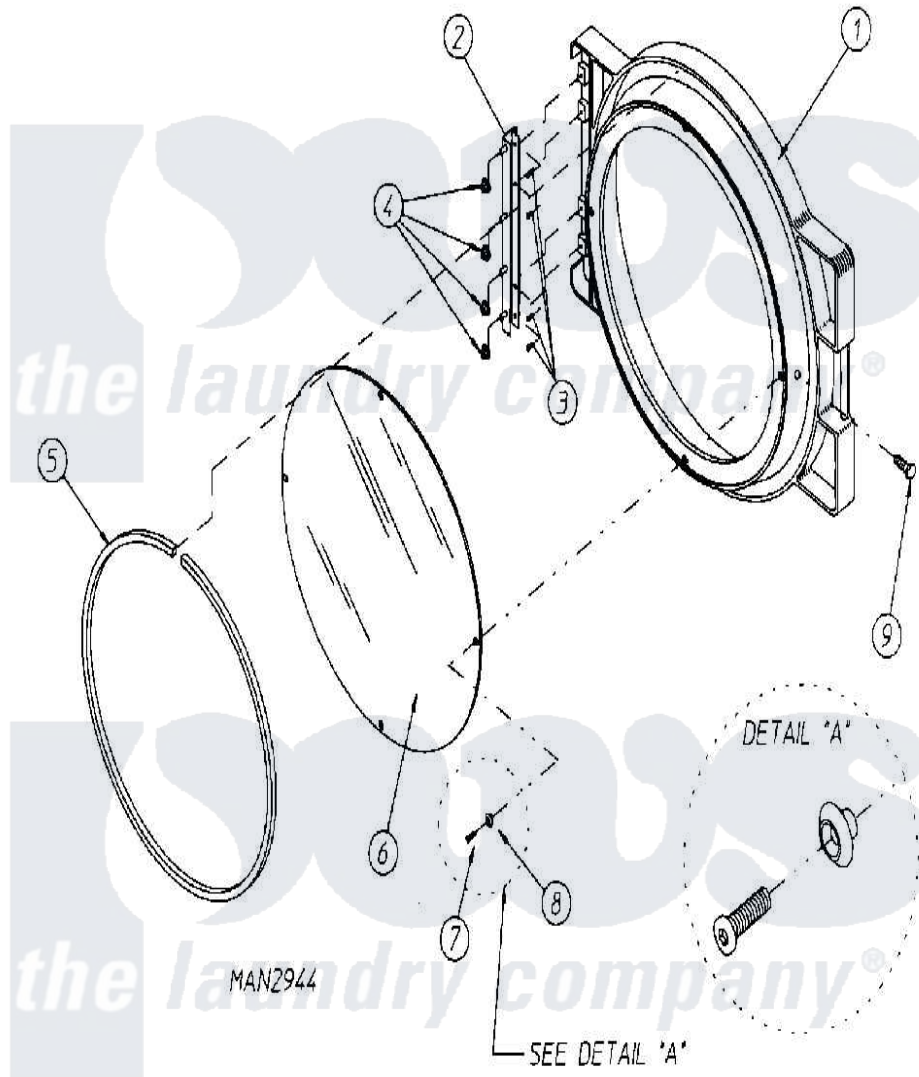

# Maytag MLG32PDBWA 21 - DOOR ASSEMBLY

Maytag Residential Maytag MLG32PDBWA Dryer Parts Parts Diagram 21 - DOOR ASSEMBLY  
 Click on the part number to view part

Item	Original Part Number	Replaced By	Status	Part Description
000	W10124350		Not Available	ORDER PARTS FROM AMERICAN DRYER CORP AT 508-678-9000
001	<a href="#">A103062</a>			Hinge Pin
"	A881422		Not Available	DOOR ASSEMBLY COMPLETE (BLK) (INCL ITEM No.'S 1 & 5 THRU 9)
"	<a href="#">A882963</a>			Door Frame
002	A800448	<a href="#">800448</a>		12 1 2 Ma
"	A801524		Not Available	BLACK DOOR HINGE
003	A150410	<a href="#">MC80MD</a>		Elmntsurf
004	A152014	<a href="#">152014</a>		1 4-20 Ser
005	A102349		Not Available	GASKET, DOOR (69 1/2")
"	A170730	<a href="#">170730</a>		10.3 Oz Cl
006	A102212	<a href="#">102212</a>		Main Door
007	A150448	<a href="#">150448</a>		10-32 X 1
008	A170319	<a href="#">170319</a>		Door Glass
009	A150431	<a href="#">150431</a>		10x7 16 D