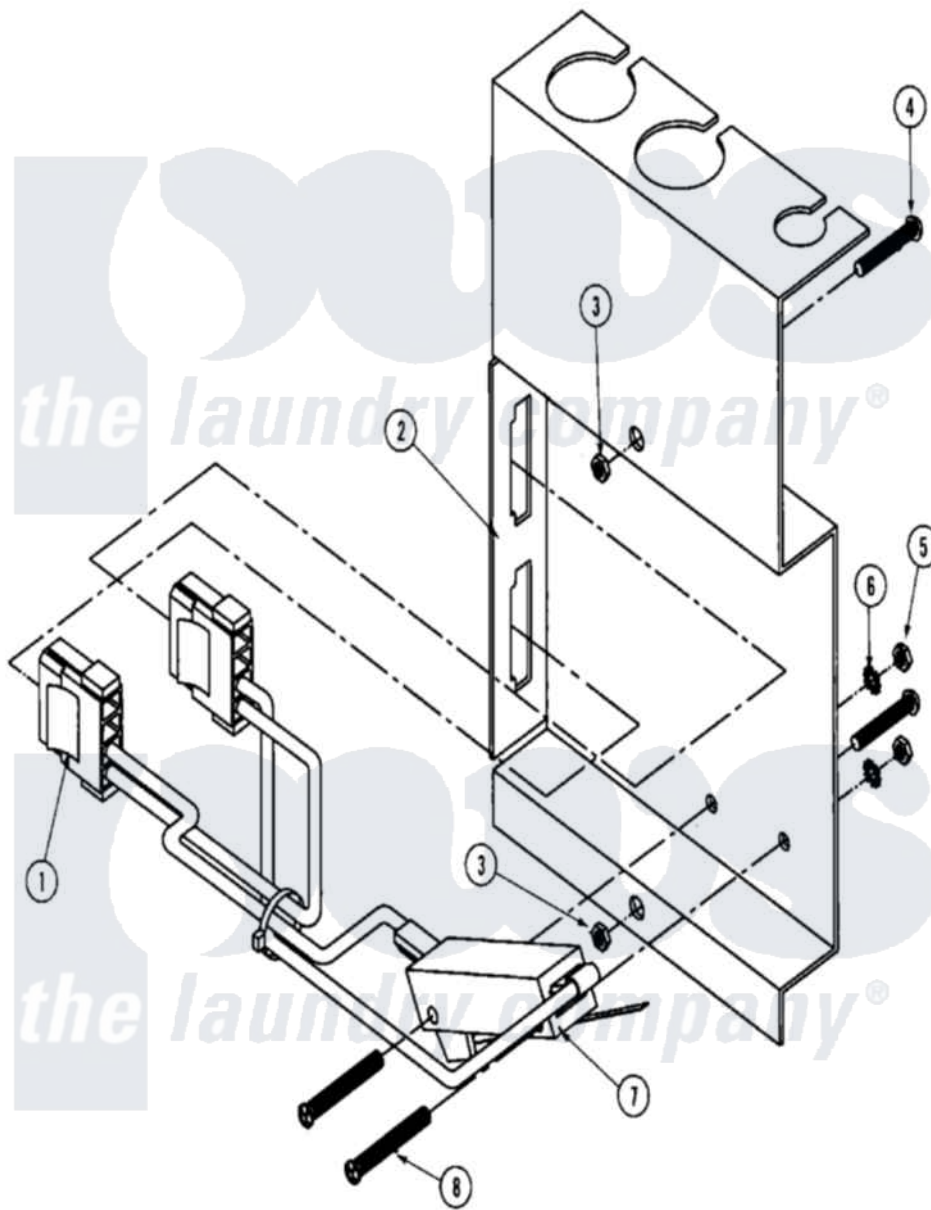

**Maytag MLG32PDBWA 22 - LINT DRAWER SWITCH ASSEMBLY
(MLG32PDBWx)**

Maytag Residential Maytag MLG32PDBWA Dryer Parts Parts Diagram 22 - LINT DRAWER SWITCH ASSEMBLY (MLG32PDBWx)

Click on the part number to view part

Item	Original Part Number	Replaced By	Status	Part Description
000	W10124350		Not Available	ORDER PARTS FROM AMERICAN DRYER CORP AT 508-678-9000
001	A882187	882187		435B Botto
"	A882188	882188		435B Top L
002	A882185	882185		435B Top L
"	A882189	W10148631		ADG-435B B
003	A152013	152013		6-32 Hex N
004	A150001	150001		6-32 X 1 2
005	A152000			6-32 HEX N
006	A153010	153010		6 Internal
007	A136992	W10146740		Lint Drawer
008	A150002	150002		6-32 X 1