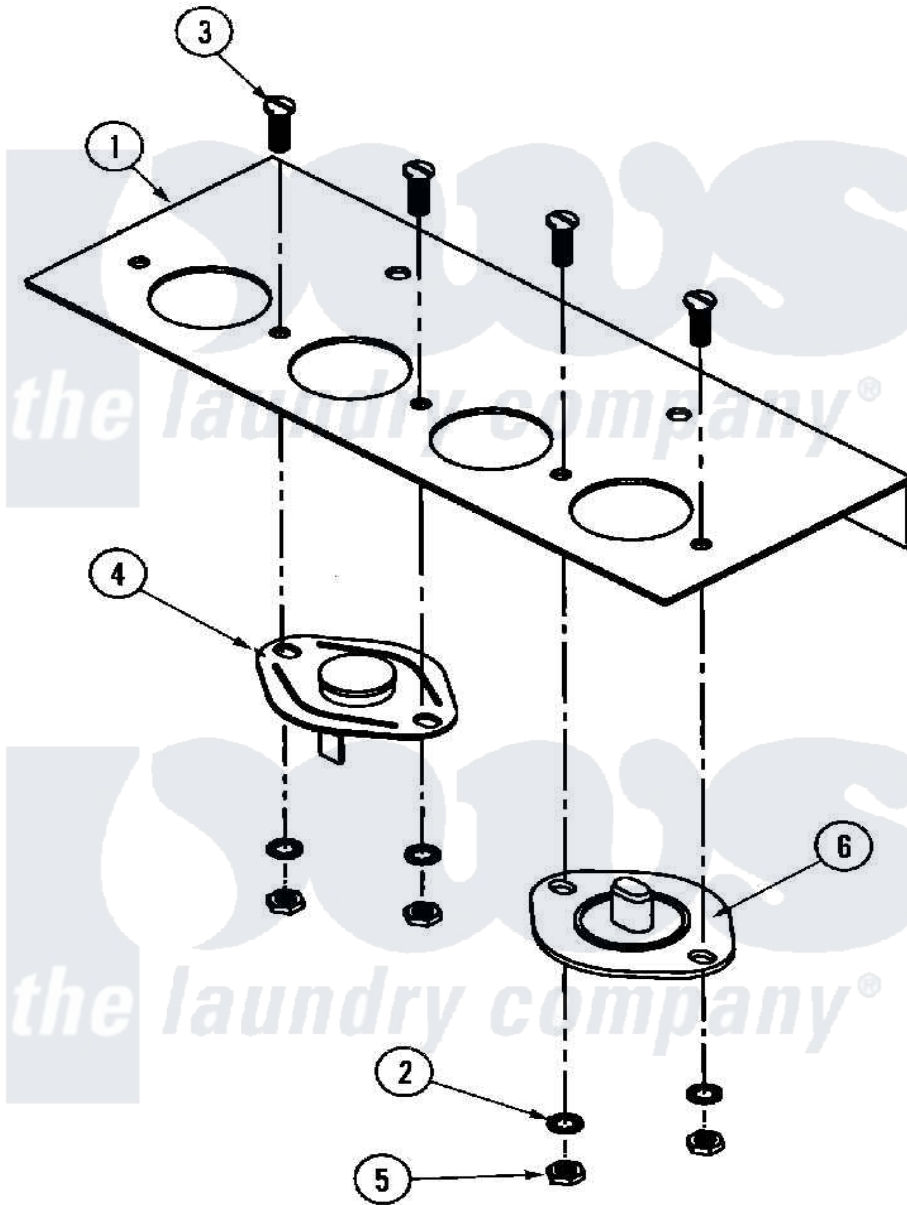

**Maytag MLG32PDBWA 23 - TEMP. SENSOR BRACKET ASSY.
(MLG32PDBWx)**

Maytag [Residential Maytag MLG32PDBWA Dryer Parts](#) Parts Diagram 23 - TEMP. SENSOR BRACKET ASSY. (MLG32PDBWx)

[Click on the part number to view part](#)

Item	Original Part Number	Replaced By	Status	Part Description
000	W10124350		Not Available	ORDER PARTS FROM AMERICAN DRYER CORP AT 508-678-9000
001	A311505	W10146809		Ad-435 Sen
"	A882186	882186		435B Senso
002	A153010	153010		6 Internal
003	A150005			6-32 X 1 4
004	A130118		Not Available	THERMOSTAT (170 DEGREE)
005	A152000			6-32 HEX N
006	A130117		Not Available	THERMISTER
007	A821987	821987		ADG-435 To
"	A921988		Not Available	HARNES, SENSOR (LWR)