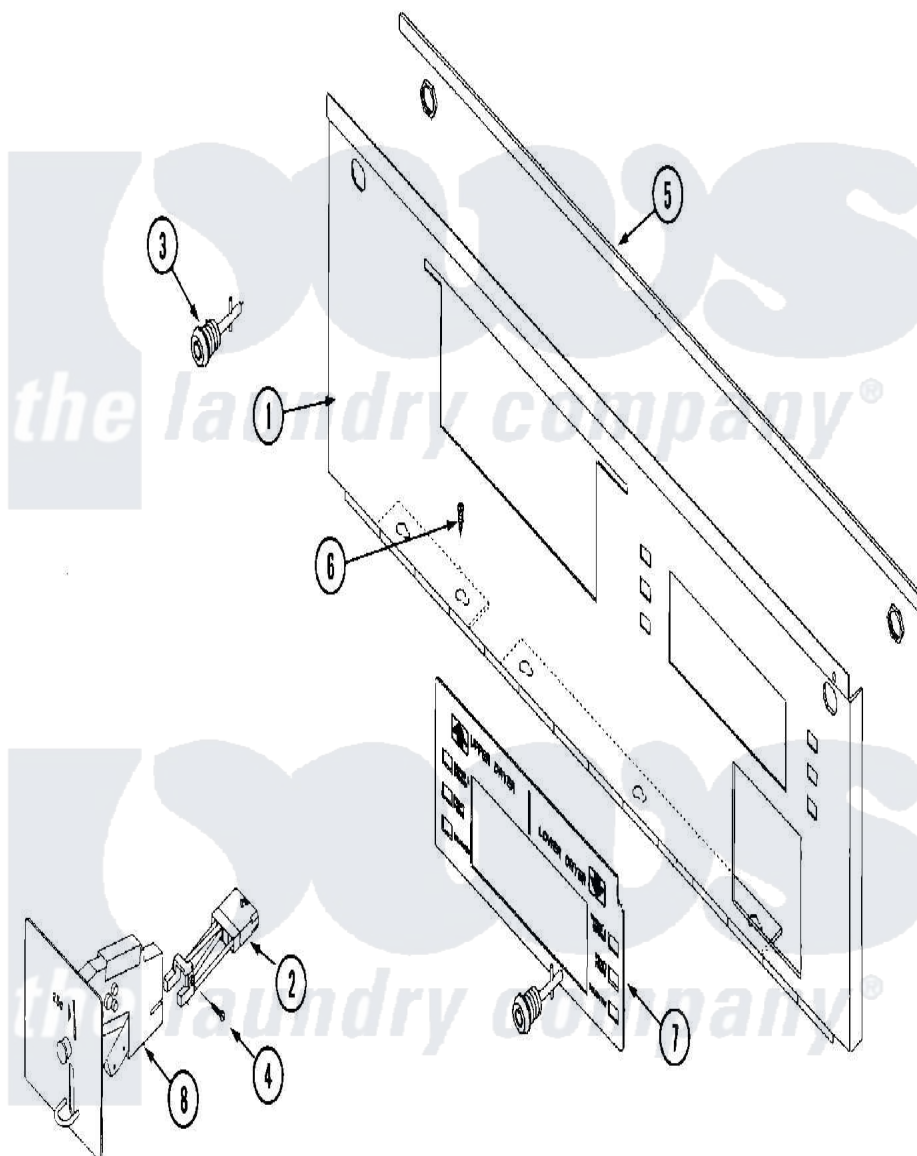

Maytag MLG32PDBWS 01 - CONTROL DOOR ASSEMBLY

Maytag Residential Maytag MLG32PDBWS Dryer Parts Parts Diagram 01 - CONTROL DOOR ASSEMBLY
 Click on the part number to view part

Item	Original Part Number	Replaced By	Status	Part Description
000	W10124350		Not Available	ORDER PARTS FROM AMERICAN DRYER CORP AT 508-678-9000
001	A883494	883494		435 S S Hi
002	A125157		Not Available	SWITCH, OPTIC (HANKE)
003	A160040	160040		Dp Control
004	A150002	150002		6-32 X 1
005	A117603	117603		1 8 X 9 1
006	A150301	150301		8-18 X 7
007	A114075			LABEL, DISPLAY (MAYTAG)
008	A881935	W10148529		435 Hanke