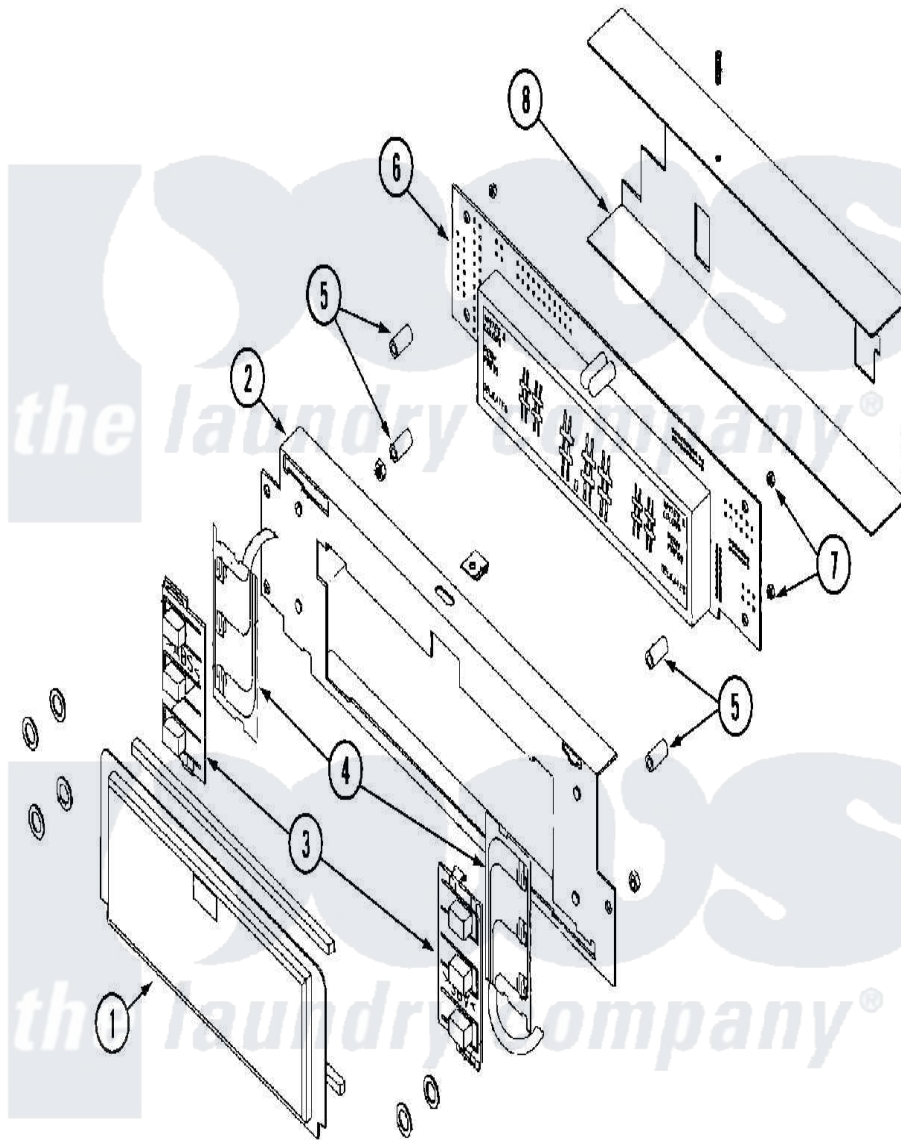

Maytag MLG32PDBWS 02 - MICROPROCESSOR ASSEMBLY

Maytag [Residential Maytag MLG32PDBWS Dryer Parts](#) Parts Diagram 02 - MICROPROCESSOR ASSEMBLY
 Click on the part number to view part

Item	Original Part Number	Replaced By	Status	Part Description
000	-----		Not Available	DRYER CORP AT 508-678-9000
"	NLA		Not Available	ORDER PARTS FROM AMERICAN
001	A112543	W10146649		Maytag Dis
002	A800937	W10147067		Ad-435 Mic
003	A112544		Not Available	MEMBRANE SWITCH (PUSH-BUTTON)
004	A112541		Not Available	MOLEX, MEMBRANE SWITCH
005	A154334		Not Available	STAND-OFF (1/2" X 1/4")
006	A137239		Not Available	MICROPROCESSOR BOARD (MLG/PDB)
007	A152013	152013		6-32 Hex N
008	A311514	W10146812		Ad-435 Mic