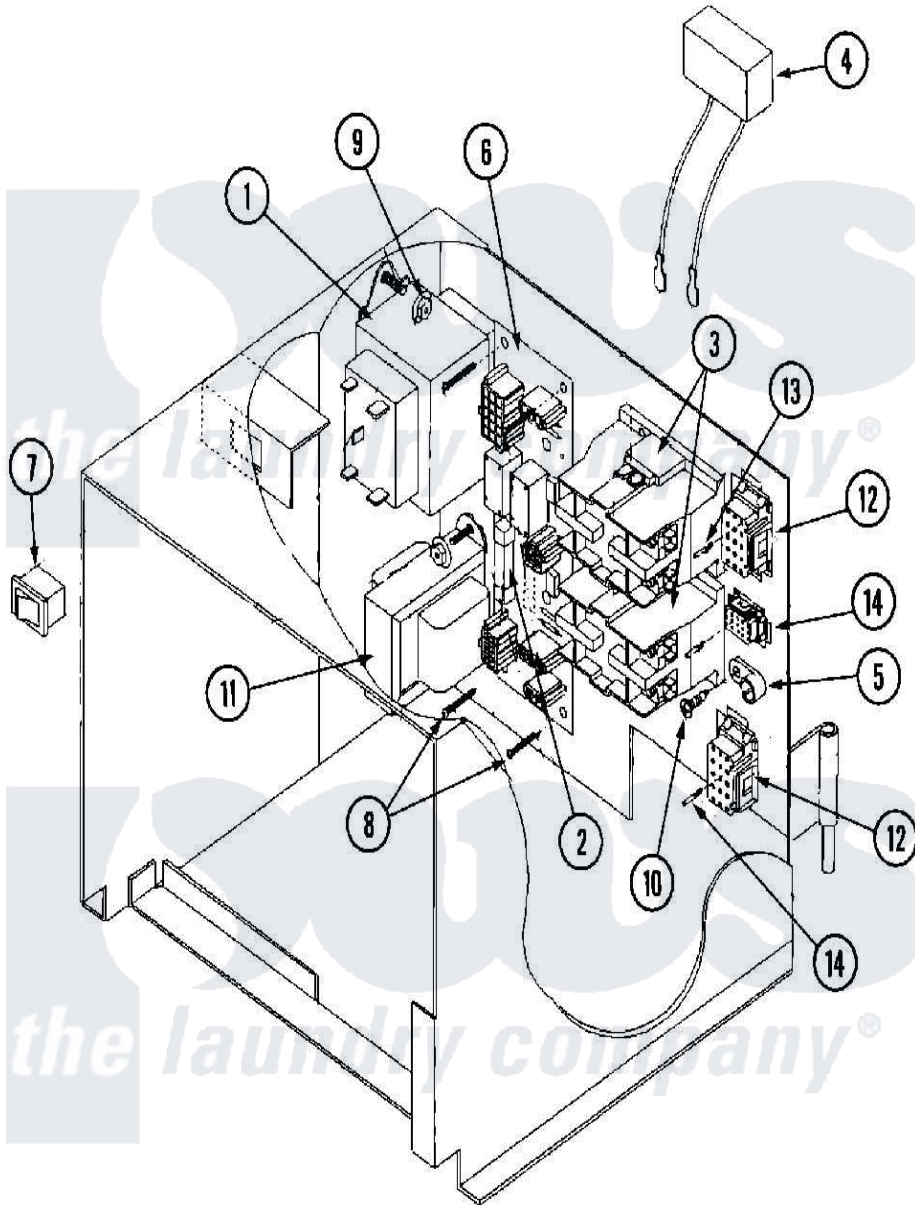

Maytag MLG32PDBWS 03 - CONTROL BOX ASSEMBLY

Maytag Residential Maytag MLG32PDBWS Dryer Parts Parts Diagram 03 - CONTROL BOX ASSEMBLY
 Click on the part number to view part

Item	Original Part Number	Replaced By	Status	Part Description
000	W10124350		Not Available	ORDER PARTS FROM AMERICAN DRYER CORP AT 508-678-9000
001	A132068	W10146736		Transformer
002	A136057	W10146739		0.5 A 250
003	A132451			CONTACTOR, TWO POLE
004	A824828	W10147397		RC Network
005	A121010	121010		14-4 Termi
006	A137241	W10146744		435 Connec
007	A122401	122401		Rocker Sty
008	A150005			6-32 X 1 4
009	A151001	W10146764		8-32 Pal N
010	A150300	5307527001		Switch
011	A821982	821982		ADG-435 24
012	A122626	122626		15P Umnl C
013	A122705	122705		Umnl Sok 2
014	A122631	122631		06P Umnl C