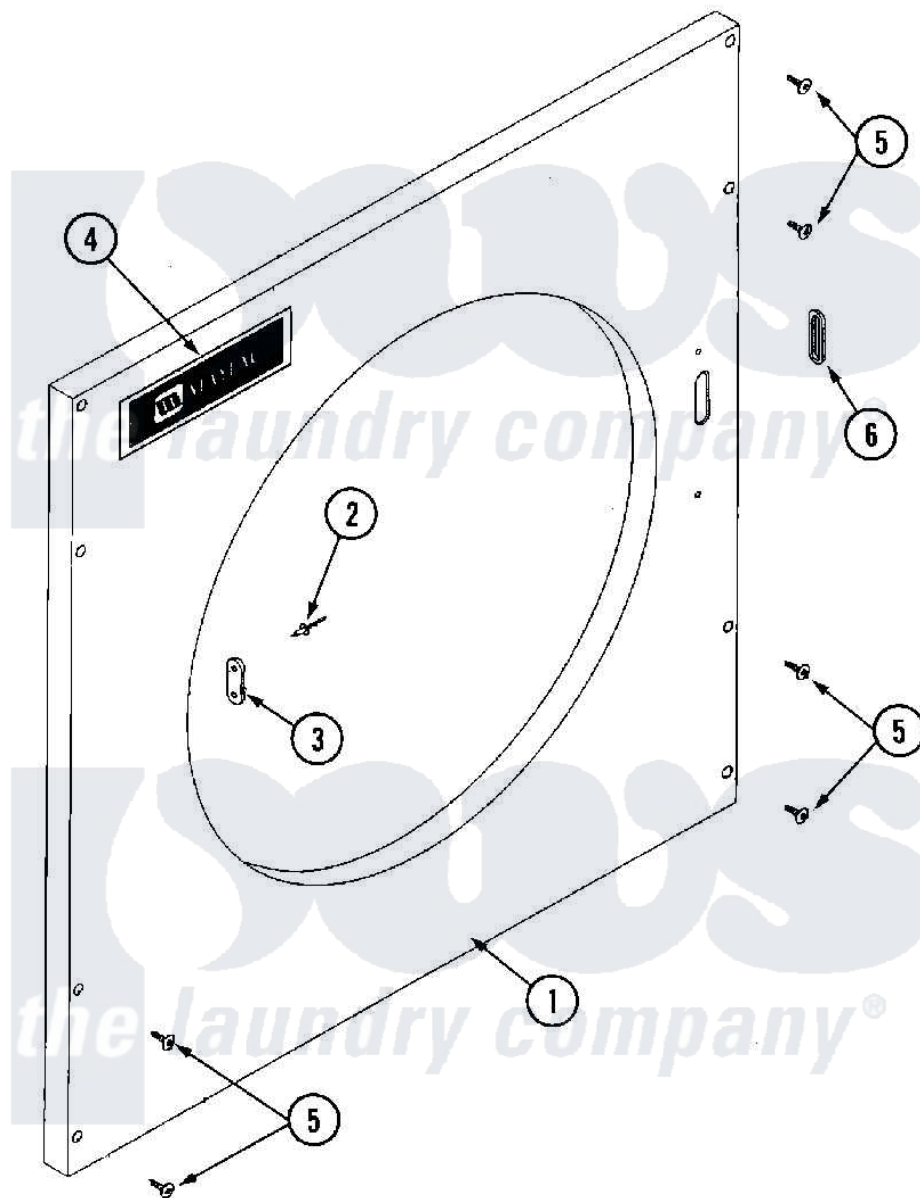

Maytag MLG32PDBWS 04 - UPPER FRONT PANEL ASSEMBLY

Maytag Residential Maytag MLG32PDBWS Dryer Parts Parts Diagram 04 - UPPER FRONT PANEL ASSEMBLY
 Click on the part number to view part

Item	Original Part Number	Replaced By	Status	Part Description
000	A000			Order Parts From American Dryer Corp At 508-678-9000.
001	A883489	883489		435 S S To
002	A154215	154215		5 32 X 1 4
003	A881987		Not Available	FRICITION DOOR LATCH KIT
004	A114540	114540		Maytag Log
005	A150313	150313		10-16 X 1
006	A121405	121405		Rubber Gro