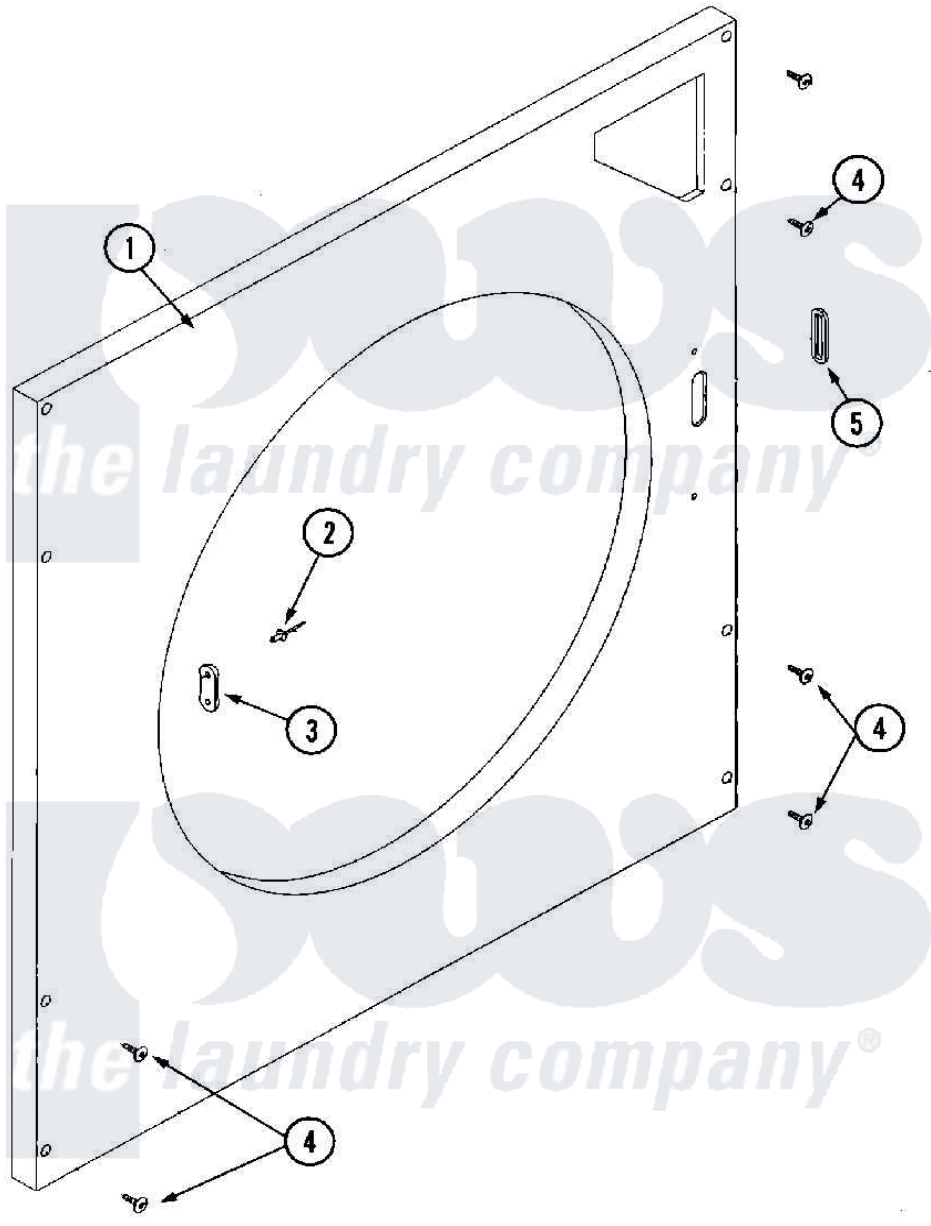

# Maytag MLG32PDBWS 05 - LOWER FRONT PANEL ASSEMBLY

Maytag Residential Maytag MLG32PDBWS Dryer Parts Parts Diagram 05 - LOWER FRONT PANEL ASSEMBLY  
 Click on the part number to view part

| Item | Original Part Number | Replaced By            | Status        | Part Description                                     |
|------|----------------------|------------------------|---------------|--|
| 000  | W10124350            |                        | Not Available | ORDER PARTS FROM AMERICAN DRYER CORP AT 508-678-9000 |
| 001  | A883490              | <a href="#">883490</a> |               | 435 S S BO   |
| 002  | A154215              | <a href="#">154215</a> |               | 5 32 X 1 4   |
| 003  | A881987              |                        | Not Available | FRICITION DOOR LATCH KIT                             |
| 004  | A150313              | <a href="#">150313</a> |               | 10-16 X 1  |
| 005  | A121405              | <a href="#">121405</a> |               | Rubber Gro   |