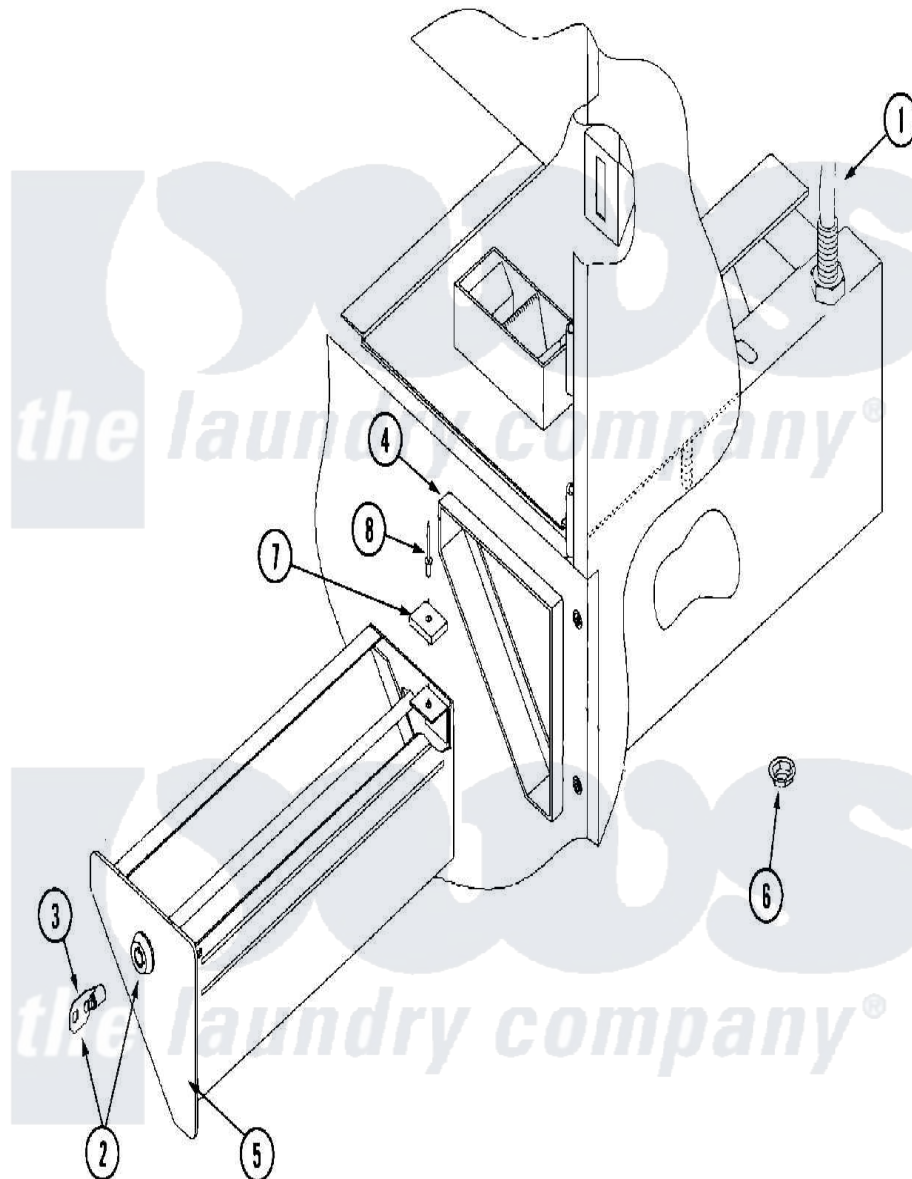

# Maytag MLG32PDBWS 06 - COIN VAULT ASSEMBLY

Maytag [Residential Maytag MLG32PDBWS Dryer Parts](#) Parts Diagram 06 - COIN VAULT ASSEMBLY  
 Click on the part number to view part

Item	Original Part Number	Replaced By	Status	Part Description
000	W10124350		Not Available	ORDER PARTS FROM AMERICAN DRYER CORP AT 508-678-9000
001	A824807	<a href="#">824807</a>		Rotational
002	A160036	<a href="#">160036</a>		SeCurity C
003	A160136	<a href="#">160136</a>		Replacement
004	A883382	<a href="#">W10148941</a>		320 330 BL
005	A883487	<a href="#">883487</a>		Blk 435 CO
006	A152014	<a href="#">152014</a>		1 4-20 Ser
007	A102102	<a href="#">102102</a>		Door Magnet
008	A154200			5 32 RIVE