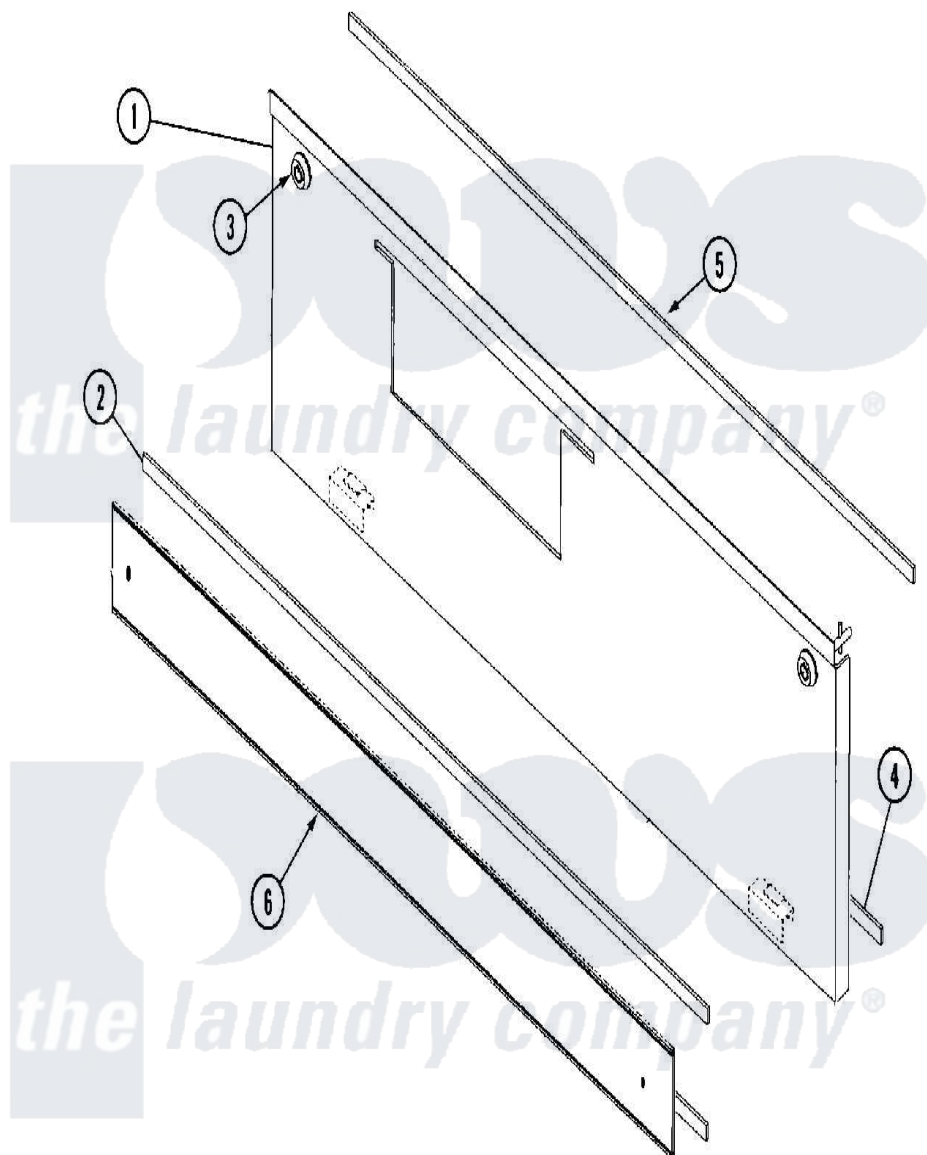

Maytag MLG32PDBWS 08 - LINT DOOR ASSEMBLY

Maytag [Residential Maytag MLG32PDBWS Dryer Parts](#) Parts Diagram 08 - LINT DOOR ASSEMBLY
 Click on the part number to view part

Item	Original Part Number	Replaced By	Status	Part Description
000	W10124350		Not Available	ORDER PARTS FROM AMERICAN DRYER CORP AT 508-678-9000
001	A883500			435 S S LO
002	A117516	117516		1 32 X 1 2
003	A160040	160040		Dp Control
"	A160140	160140		Key Only F
004	A117604	117604		1 8 Thk X
005	A117603	117603		1 8 X 9 1
006	A121513	W10146709		Microplast
"	A883495	883495		435 Blk Ki